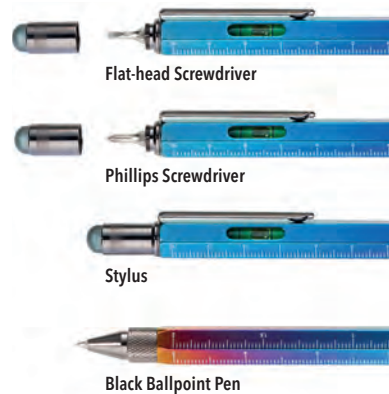

Microfibre Stylus
& handbrushed surface

CONSTRUCTION *gentleman*

Noble & strong

CONSTRUCTION GENTLEMAN PIP20/AG

Multitasking ballpoint pen, centimetre/inch ruler, 1:20 m/1:50 m scale, spirit level, flat-head/Phillips screwdriver, golden stylus (microfibre), black refill, brass, handbrushed, matt, antique gold/black
Design: TROIKA Design Werkstatt

150 x 10 x 10 mm, 40 g

Packaging Unit: 4

CONSTRUCTION SPECTRUM PIP20/MC

Multitasking ballpoint pen, centimetre/inch ruler, 1:20 m and 1:50 m scale, spirit level, flat-head/Phillips screwdriver, stylus (titanium colour), black refill, brass, lacquered, shiny, multicoloured
Design: TROIKA Design Werkstatt

150 x 10 x 10 mm, 40 g

Packaging Unit: 4

NEW
Page 76