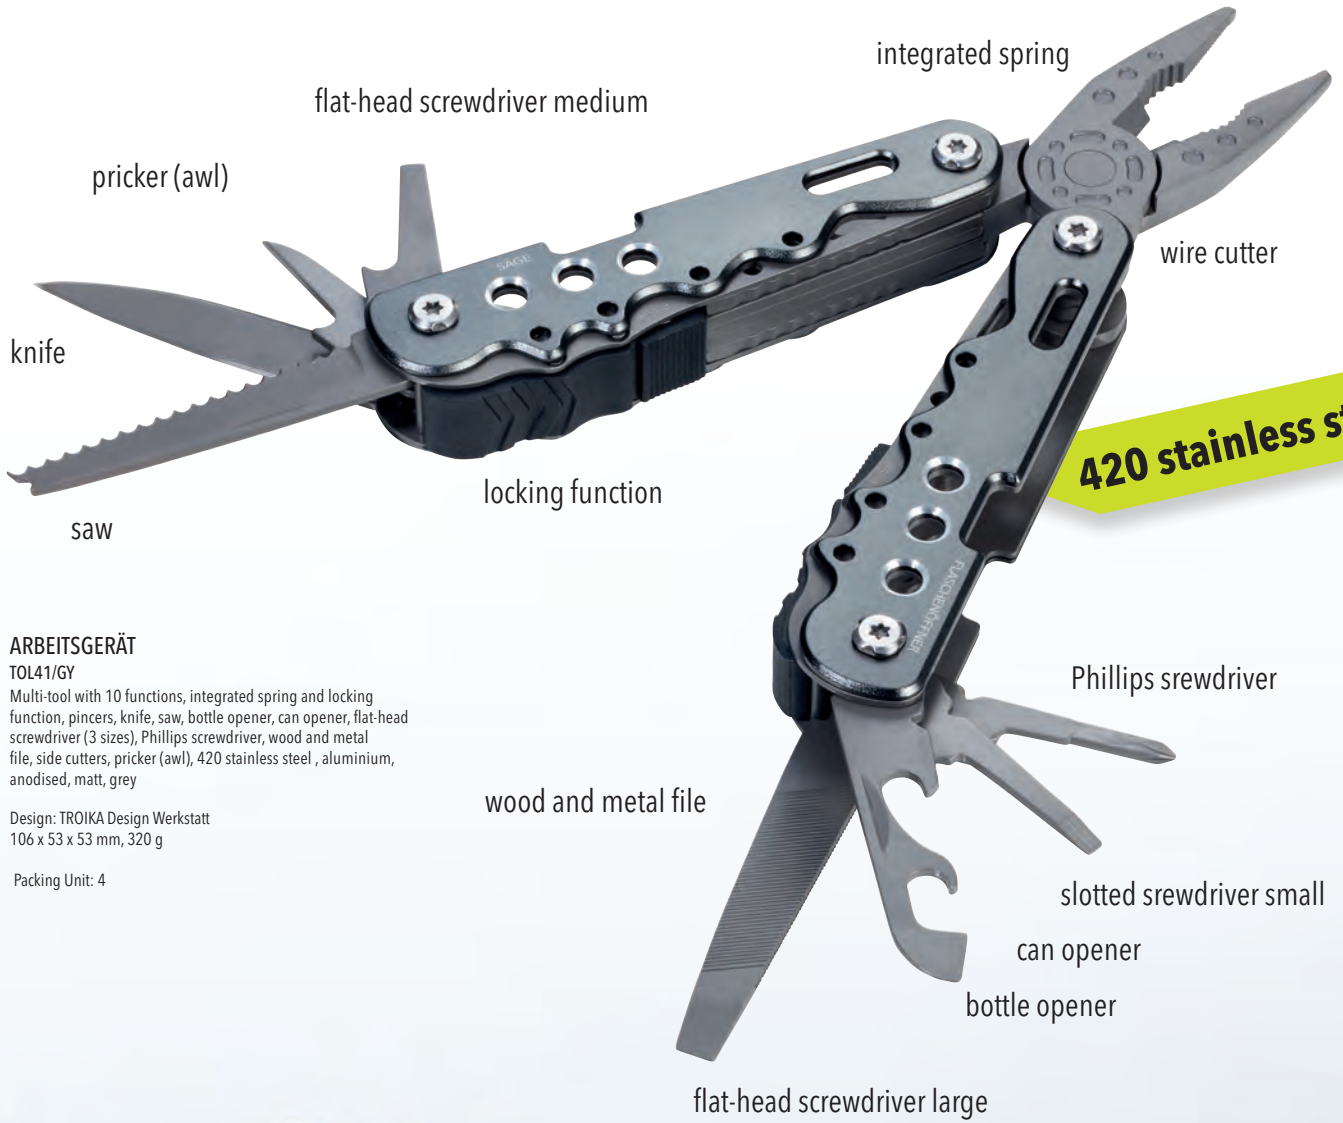

## The name says it all.

Get started, grab it, and get things done: The ARBEITSGERÄT is a tool for real doers. High quality, solid, and machined with attention to detail. For example, the pliers spring is concealed and thus well protected against dirt and damage. A total of ten useful tools, such as knives, saws, various screwdrivers, and much more. Whether indoors or outdoors, this multifunctional tool won't let anyone down.

YouTube

Instructional video  
[www.troika.org/video](http://www.troika.org/video)

**ARBEITSGERÄT**  
TOL41/GY

Multi-tool with 10 functions, integrated spring and locking function, pliers, knife, saw, bottle opener, can opener, flat-head screwdriver (3 sizes), Phillips screwdriver, wood and metal file, side cutters, pricker (awl), 420 stainless steel, aluminium, anodised, matt, grey

## Odd bird.

TUKAN is the happy and colourful star in the pocket knife zoo. Tongue-in-cheek design, well balanced, with folding and lockable blade made of 420 stainless steel. Strong nylon strap with plastic clip for attaching the knife.