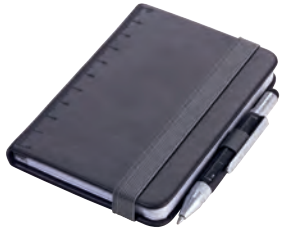

LILIPAD+LILIPUT
NPP25/BK

Noteпад DIN A7 incl. ballpoint pen, elastic band fastener, pen loop, bookmark, embossed ruler (10 cm) on cover, FSC certified paper, perforated pages, dot matrix, tray for documents, multitasking ballpoint pen CONSTRUCTION LILIPUT (small), black refill, imitation leather, metal, matt, black

Design: TROIKA Design Werkstatt
101 x 85 x 12 mm, 77g

Packing Unit: 4