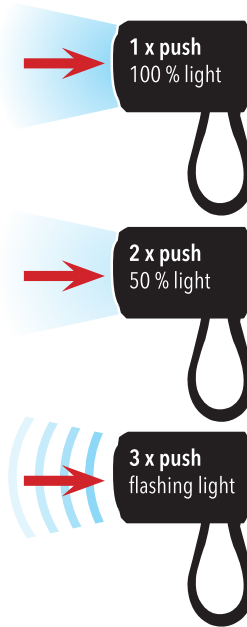

You will be seen.

Anyone who often jogs or cycles outside knows how quickly you can overlook things. ECO RUN means safety first - especially in the darker season. Just clip the sport and safety light on your collar or on the bike - with the silicone strap and the strong magnet, this is really easy. Put yourself in the right light now with assurance: with two light levels, flashing light, and USB charger.

ECO RUN TOR90/..

Torch, sports and safety light, with strong magnet for fastening, white LED light, 3 light functions: 2 lighting strengths, blinking lights, rechargeable via USB (3,7 volt - 0,22 watt), thus environmentally friendly, lithium polymer battery 60 mAh, overcharge-/deep discharge protection, charging cable included, aluminium/silicone, matt

Design: TROIKA Design Werkstatt
35 x 25 x 25 mm, 32 g

Packing Unit: 6