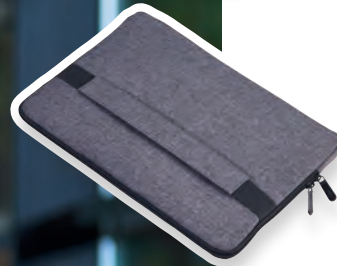

Portfolio

With that little extra ...compartment.

Where is your office? Under my arm. What about you? On the trolley. MON CARRY is the small office for on the go. Only 25 x 35 cm, but with plenty of space for documents, files or laptops and tablets up to 13". And with a clever extra compartment for everything you need on the go. Well sorted and securely held in place by flexible elastic straps. With its sturdy strap, MON CARRY is also well suited for attachment to the trolley. Anthracite and black, made of sturdy polyester.