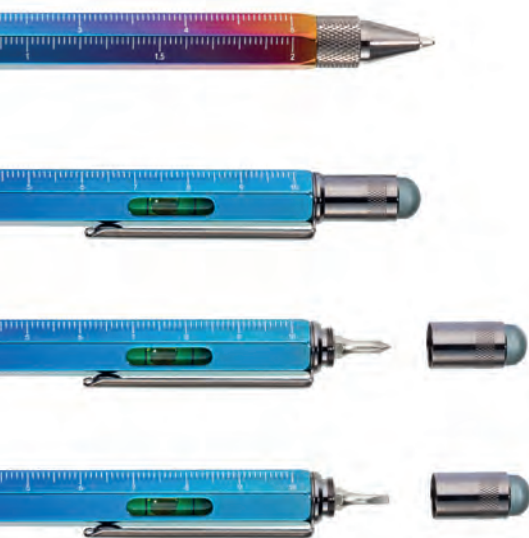

Everything is going to plan.

A planning aid and a tool box in one! The multitasking CONSTRUCTION pen really has something about it – and in it. Various scales, a centimetre and inch ruler, slotted/Phillips screwdriver, stylus, and spirit level. Nothing can go wrong anymore! In its new design, CONSTRUCTION SPECTRUM can confidently show off its colours. Multi-coloured lacquers bleed into one another, with a glossy surface.

CONSTRUCTION SPECTRUM

PIP20/MC

Multitasking ballpoint pen, centimetre-/inch ruler, 1:20 m and 1:50 m scale, spirit level, flat-head-/Phillips screwdriver, stylus (titanium colour), black refill, brass, laquered, shiny, multicoloured

Design: TROIKA Design Werkstatt
150 x 10 x 10 mm, 40 g

Packing Unit: 4