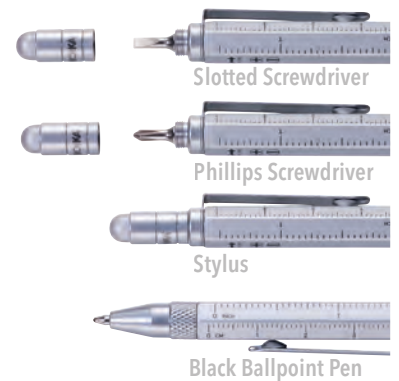

My travel agency.

Everything within reach on the go! More and more world travellers appreciate a high-quality travel case. Instead of lengthy searching, with this case you will always have your tickets, passport, and up to 9 cards within reach. The LILIPUT small multitasking ballpoint pen is indispensable for quick notes on the go. High-quality materials with discreet travel design, including reliable protection against data theft due to an RFID protection film.

RED PEPPER

TRV82/LE

Case for travel documents, with fraud prevention (for RFID chips), 3 inner compartments, 1 outer compartment, 9 card inserts, suitable for tickets, passport, ID card, driving licence, boarding cards, pen loop + metal clip for receipts, incl. CONSTRUCTION LILIPUT multitasking ballpoint pen, imitation leather/leather, black/red

Design: TROIKA Design Werkstatt
222 x 120 x 25 mm, 201 g

Packing Unit: 4