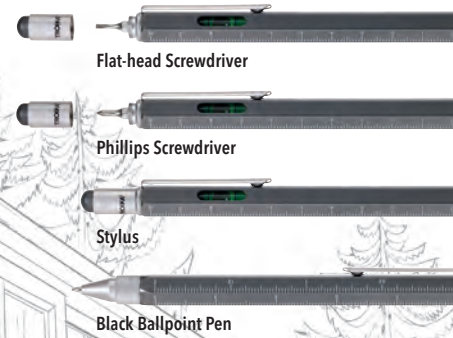

150 x 10 x 10 mm, 40 g

Packaging Unit: 4

Flat-head Screwdriver

Phillips Screwdriver

Stylus

Black Ballpoint Pen

More colours, see page 76/77.