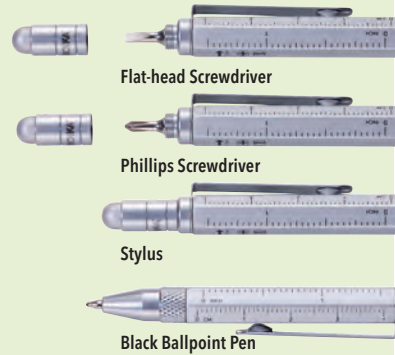

Something so small can be so big.

CONSTRUCTION LILIPUT PIP25/...

Multitasking ballpoint pen (small), centimetre/
inch ruler, flat-head/Phillips screwdriver, Stylus,
black refill, incl. 2 refills, aluminium/brass/steel,
matt

Design: TROIKA Design Werkstatt

82 x 8 x 8 mm, 13 g

Packaging Unit: 4

Size Comparison

More colours, see page 21.