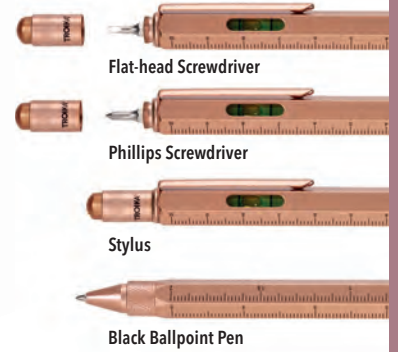

150 x 10 x 10 mm, 36 g

Packaging Unit: 4

Flat-head Screwdriver

Phillips Screwdriver

Stylus

Black Ballpoint Pen

FREERAIL & HIGHLIGHTS