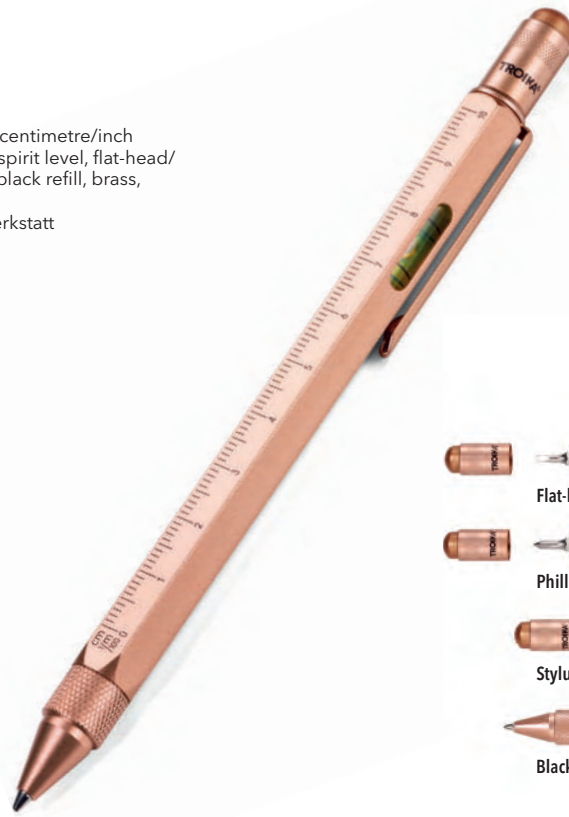

150 x 10 x 10 mm, 36 g

Packaging Unit: 4

Flat-head Screwdriver

Phillips Screwdriver

Stylus

Black Ballpoint Pen

FREERAIL & HIGHLIGHTS