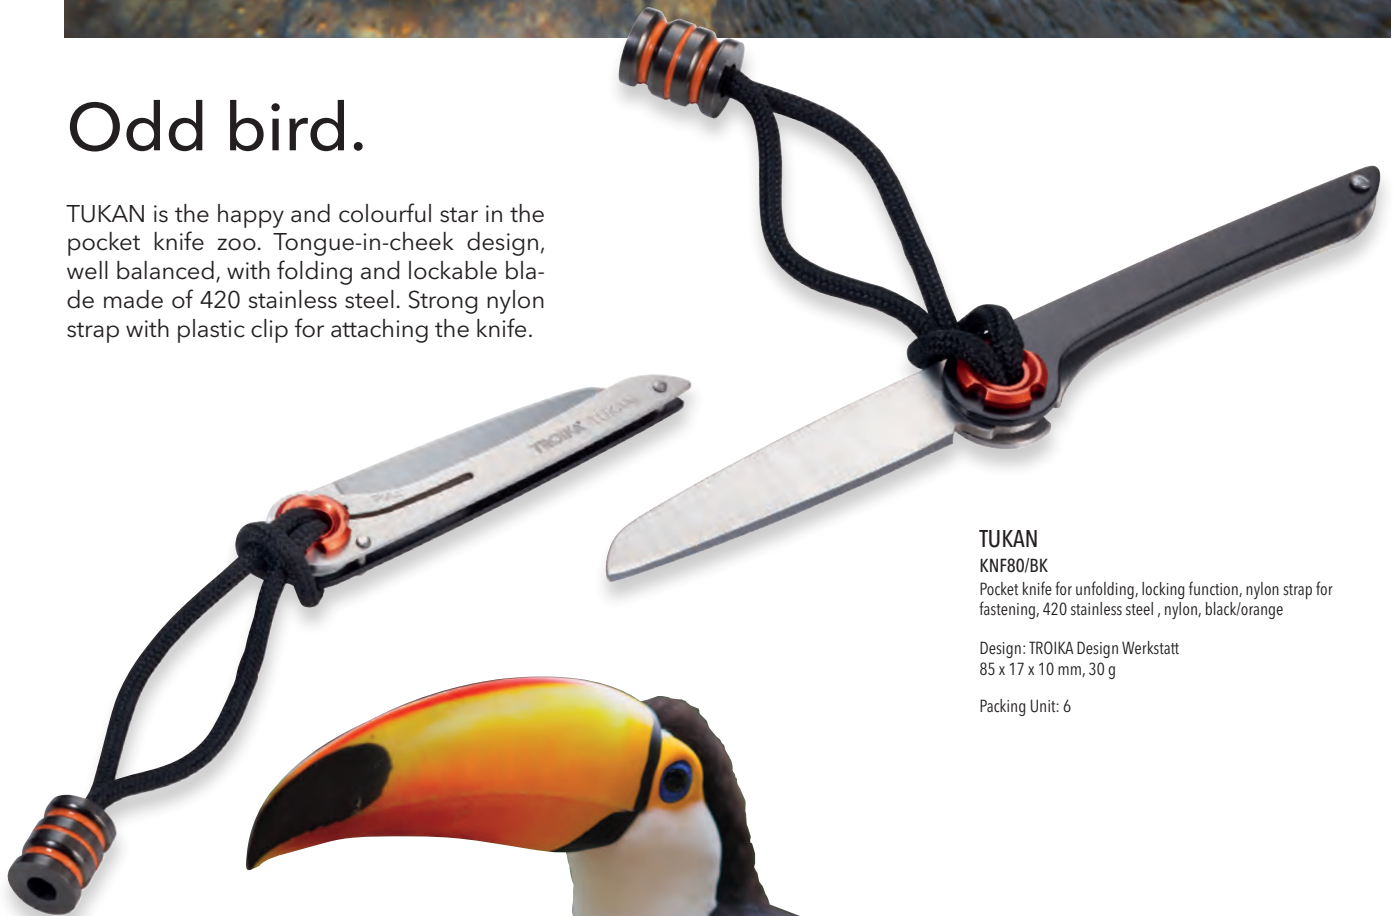

## Odd bird.

TUKAN is the happy and colourful star in the pocket knife zoo. Tongue-in-cheek design, well balanced, with folding and lockable blade made of 420 stainless steel. Strong nylon strap with plastic clip for attaching the knife.

# Spin it yourself.

If you cross a Fidget Spinner with do-it-yourself, you get ... the TROIKA SPINNING TOOL. This crazy little gadget can do both: just relax with it as a fidget spinner, or quickly utilise it as a mini tool. With bottle opener and small knife with locking function. Made of stainless steel and aluminium, matt anodised titanium.