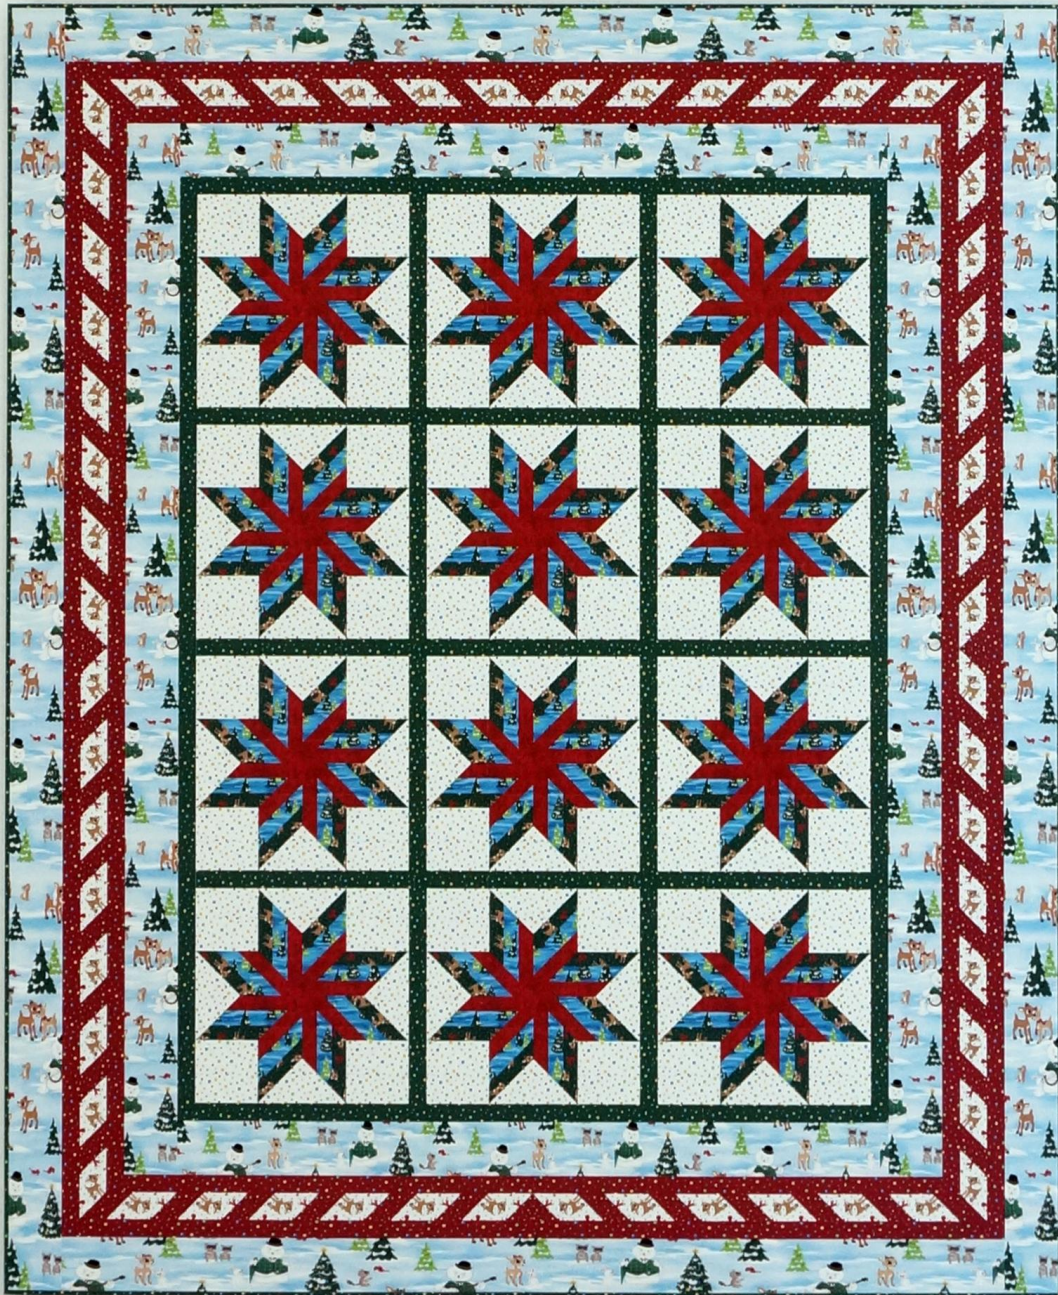

Quilt Designed by Shayla Wolf of Sassafras Lane
66" x 88"

MINGLE & JINGLE

because fabric should be fun!

Valerie
JACOBS DUJETS

25917 K

25917 Q

25918 K

25918 Q

Quilt Designed by Shayla Wolf of Sassafras Lane
64" x 80"

Fun with Rudolph

Approximate Quilt Size: Sandra L. Hatch & Connie Rand
Designed by: 59" x 72"

Poinsettia Grandeur

Runner

Approximate Runner Size: 13" x 64"
Designed by: Gina Gempesaw