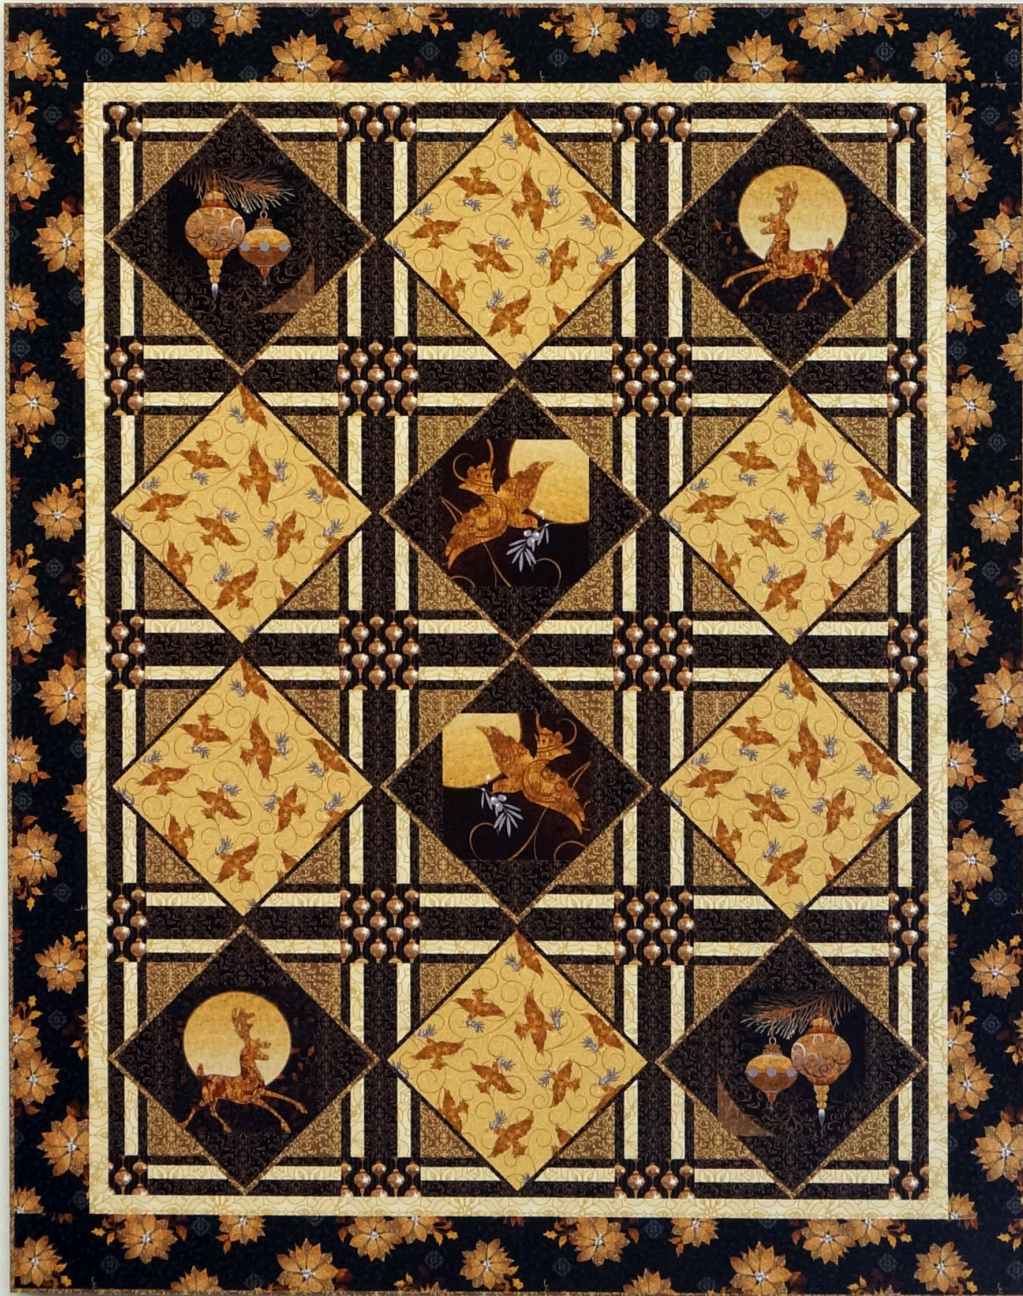

Home for the Holidays

Nancy Fullenwider

Approximate Runner Size: 20" x 44"
Designed by: Gina Gempesaw

A Golden Holiday Quilt

Laurie Cook

Approximate Quilt Size: 53½" x 68"
Designed by: Sue Harvey & Sandy Boobar

A Golden Holiday Runner

Laurie Cook

Approximate Runner Size: 51¼" x 14¼"
Designed by: Sue Harvey & Sandy Boobar

In Bethlehem

Liz Goodrick-Dillon
LIZ GOODRICK-DILLON

Approximate Quilt Size: 48" x 56"
Designed by: Janice Averill for Quilting Treasures

All Is Calm

Red Quilt

Liz Goodrick-Dillon
LIZ GOODRICK-DILLON

Approximate Red Quilt Size: 66" x 60"
Designed by: Sandra L. Hatch & Connie Rand

All Is Calm

Blue Quilt

Liz Goodrick-Dillon
LIZ GOODRICK-DILLON

Approximate Blue Quilt Size: 66" x 60"
Designed by: Sandra L. Hatch & Connie Rand