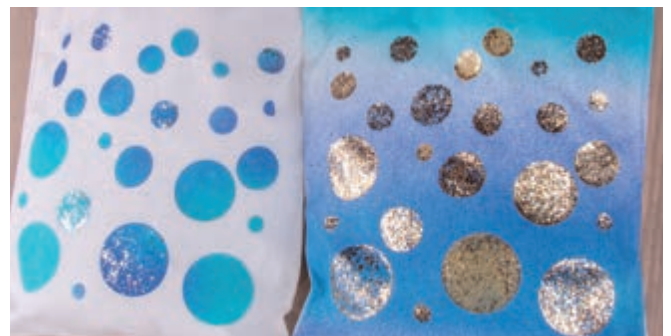

45 132 000 (8)
Paper tmeplate Basic Shapes
20.3x20.3cm, 2 designs, tab-card 2pcs

Exclusive
by Rayher

- Suitable for many substrates: fabrics, wood, paper, concrete...
- Perfect for large glittered particles
- **Reusable:** easy to clean with a dry cloth

Tips for application:

- Affix the paper template with the non-permanent spray adhesive of Rayher (item no.34 014 00)
- We recommend the following paints of Rayher: Fabric paint, Extreme Sheen and Extreme Glitter paints, Textile spray and Chalky Finish paint