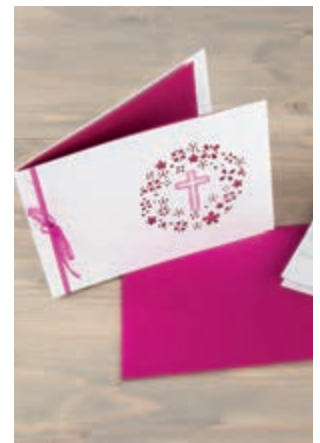

50 149 000 (4)
Set of punching templates: Easter friends
2.5-4.5cm x 2.8-3.1cm, tab-bag 3pcs