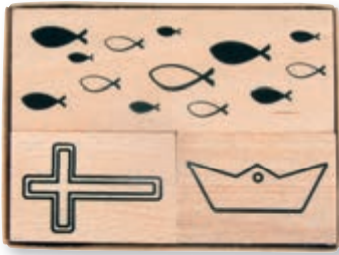

- High-quality self-adhesive screen printing stencils
- Very fine and soft fabric for filigree motifs
- Adheres to many substrates: textile, wood, canvas frames, paper, paper-mâché, concrete, terracotta, etc.
- Suitable for various paints - we particularly recommend Rayher's Chalky Finish paint, Rayher's Extreme Sheen paint, Rayher's fabric paint
- Each stencil including spatula is designed for an easy painting application