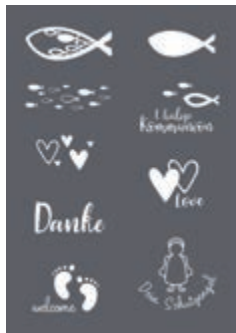

45 133 000 (4)
Screen printing stencil Man-
dala A5
1 stencil+1 squeegee scraper,
tab-bag

45 134 000 (4)
Screen printing stencil Event
A5
1 stencil+1 squeegee scraper,
tab-bag

45 135 000 (4)
Screen printing stencil Dots
A5
1 stencil+1 squeegee scraper,
tab-bag