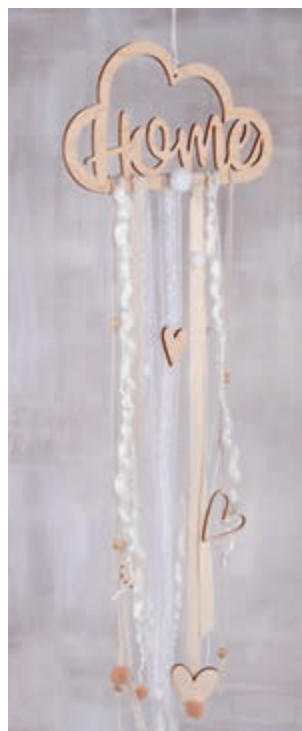

62 963 511 (5)
CK: Wood pendant with
ribbons "Home"
Wooden pendant: 22x12.5cm,
tab-bag 1 set
cream