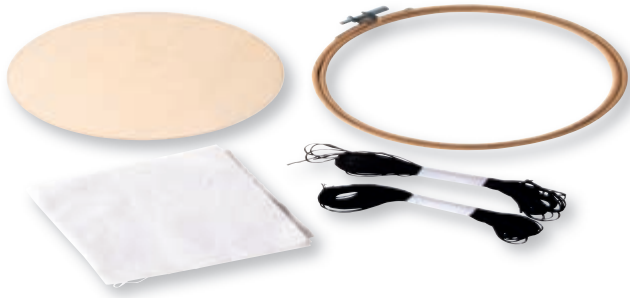

54 062 000 (5)
Bamboo embroidery frame set, 17cm ø
with accessories, tab-bag 1set

Perfect for punch needle and embroidery work.

1. Contents:
2. 1 bamboo embroidery frame with locking screw (ø 17 cm, ring height: 1 cm)
   - 1 fabric cutting (24 x 24 cm)
   - 1 wooden board (ø 15.4 cm)
   - 2 cotton embroidery threads (black, 8 m each)

Textile material:
Fabric: 48 % cotton, 37 % polyester, 15 % viscose
Yarn: 100 % cotton