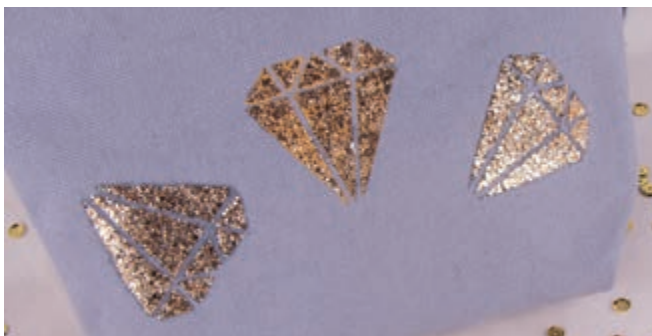

45 131 000 (8)
Paper template Fruits/Diamond
20.3x20.3cm, 2 designs, tab-card 2pcs

Exclusive
by Rayher