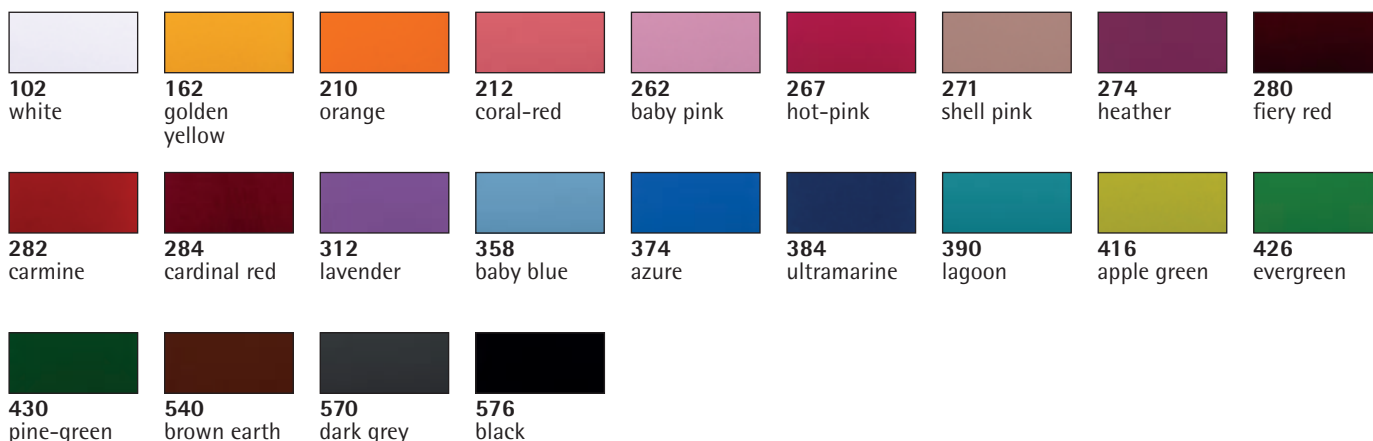

38 524 (6)
Fabric dye
bottle 59ml
See colour choice

Colour choice
38 524..

Fabric dye

1. Good covering power, creamy, water-based fabric dye for the most demanding customers
   - Due to the highly pigmented formula, also ideal for dark substrates
   - Paint - Dry - Wear: no fixing required
   - Flexible and very soft to the touch after drying
   - For cotton, linen and blended fabrics with natural fibres
   - Washable up to 40°C
2. **Application:**
1. Pre-wash the fabric without fabric softener before painting
  2. Paint the fabric and let it afterwards dry well out (approx. 2 days)
  3. Washable at 40°C (wash it inside out with mild detergent)