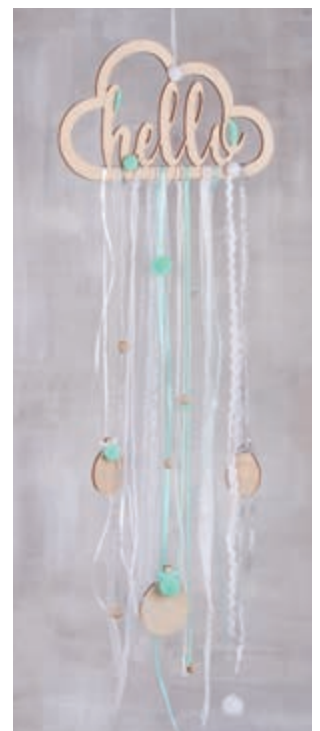

62 965 408 (5)
CK: Wood pendant with
ribbons "Hello"
Wooden pendant: 22x12.5cm,
tab-bag 1 set
mint green