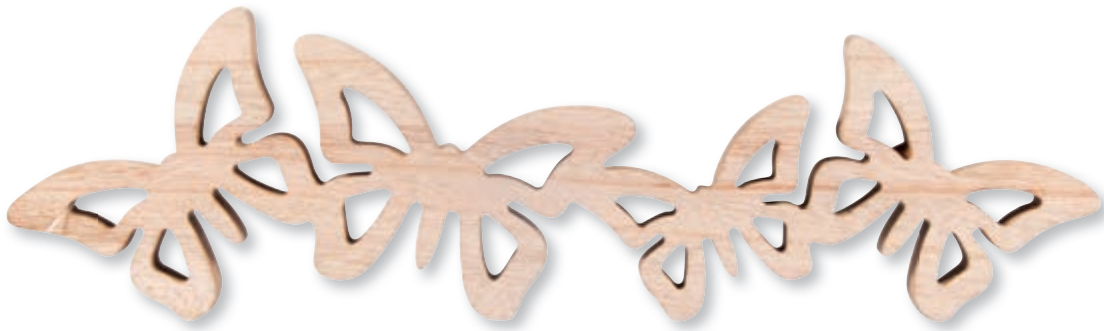

62 936 505 (4)
Wooden tendril wreath,
FSCMixCred, 31cm ø
box 1pc
natural