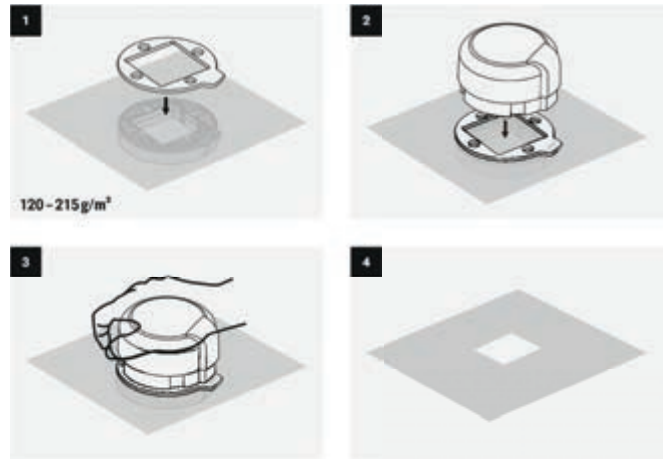

120-215g/m²

Anywhere punch:

- **Freely placeable** almost anywhere
- Accurately positioning due to the detachable magnetic frame
- Easy handling due to magnetic fixation of both punching parts
- Ideal for creative paper design, e.g. for punching-out view-ing windows
- It punches paper of 120 to 215 g/m²