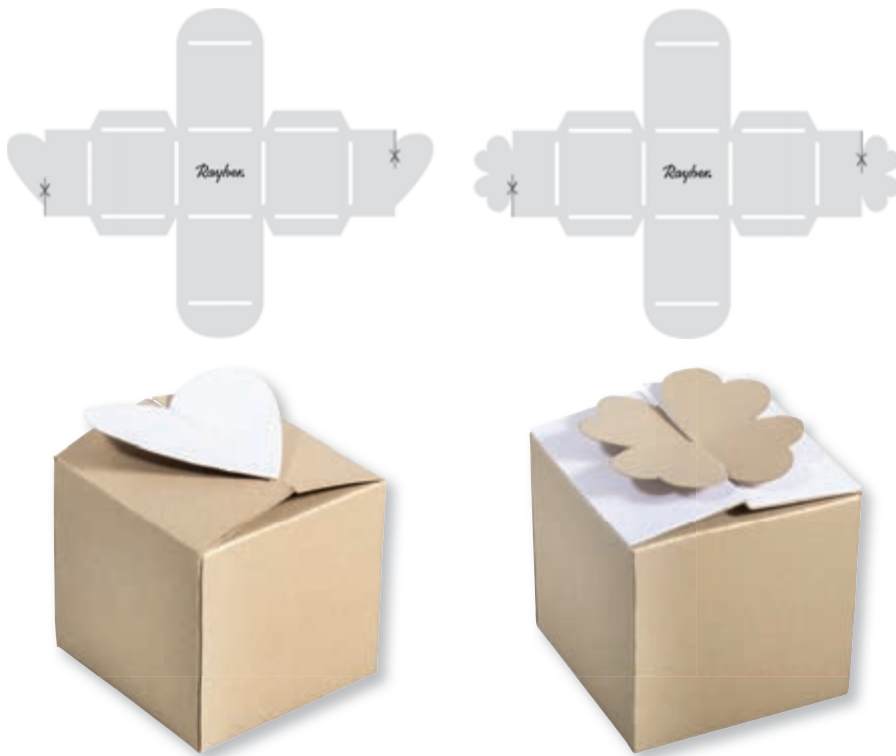

67 340 102 (2)
Paper-mâché box "Memories", FSC Rec.100%
34x27x8cm, w.photo-frames&tring mechanism
white

67 339 102 (3)
Pap.mâché box set w.shak.lid,FSC Rec.100%
round, 3 sizes
white

Dimensions:
Box 1: 10 × 7 cm
Box 2: 16.8 × 8 cm
Box 3: 23.8 × 9 cm