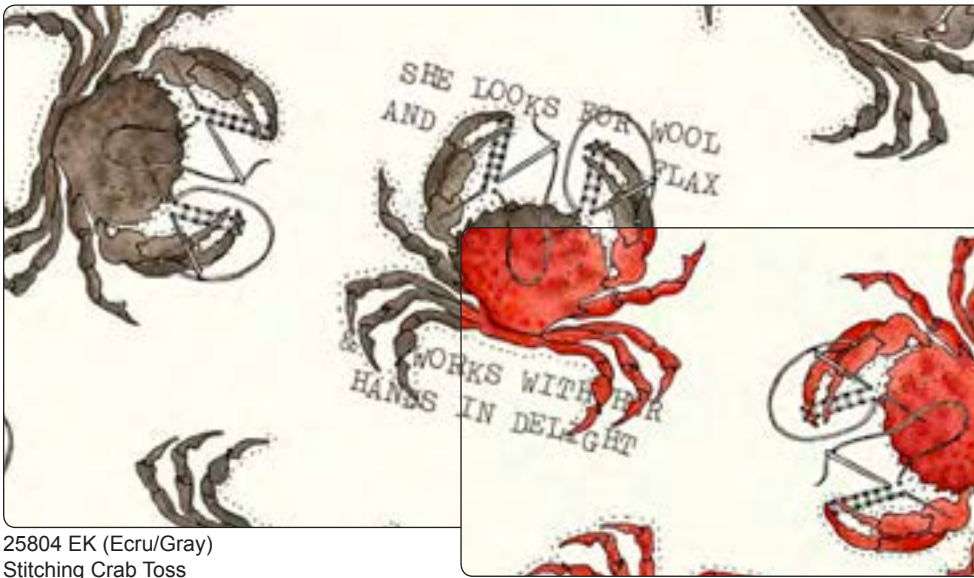

25806 B (Blue)
Wave Swirls

25806 C (Salmon)
Wave Swirls

25806 E (Ecru)
Wave Swirls

25806 S (Yellow)
Wave Swirls

Worldwide

25801 E (Ecru) Sewing Suits,
Full repeat shown measures approximately 44" x 12"

25804 EK (Ecru/Gray)
Stitching Crab Toss