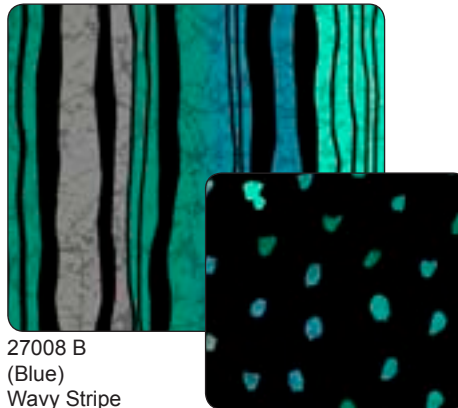

quilting
treasures
IMAGINE & CREATE

Learn more about QT and our QT Advantage

800.876.2756 | quiltingtreasures.com
email: info@quiltingtreasures.com

Worldwide

27004 X (Multi)
Geometric Patch

27009 B (Light Blue)
Square Geo Texture

27009 G (Light Jade)
Square Geo Texture

27009 R (Cayenne)
Square Geo Texture

27005 B (Blue)
Daisy Geometric

27008 B
(Blue)
Wavy Stripe

27007 JB (Black/Blue)
Confetti

27006 B (Blue)
Pebbles

27005 O (Orange)
Daisy Geometric