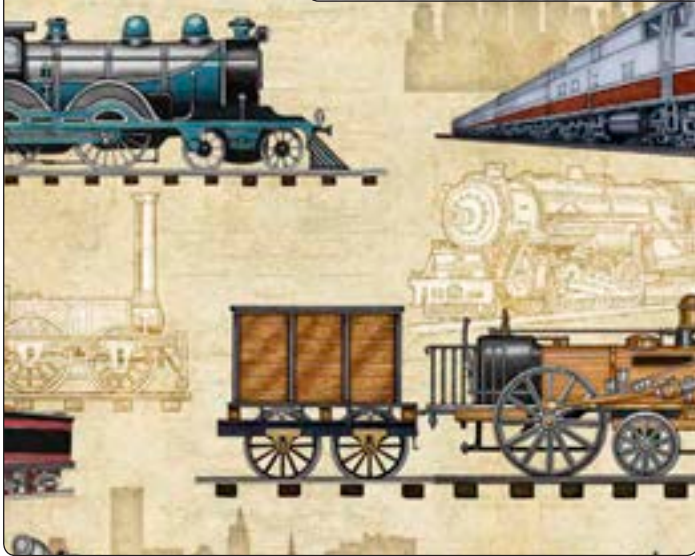

25787 R (Brick)
Train Signs On Stripe

25787 J (Black)
Train Signs On Stripe

FULL STEAM AHEAD

Orders in by October 15th will ship mid January

Worldwide

25784 K (Light Gray)
Train Allover

25784 E (Oatmeal)
Train Allover