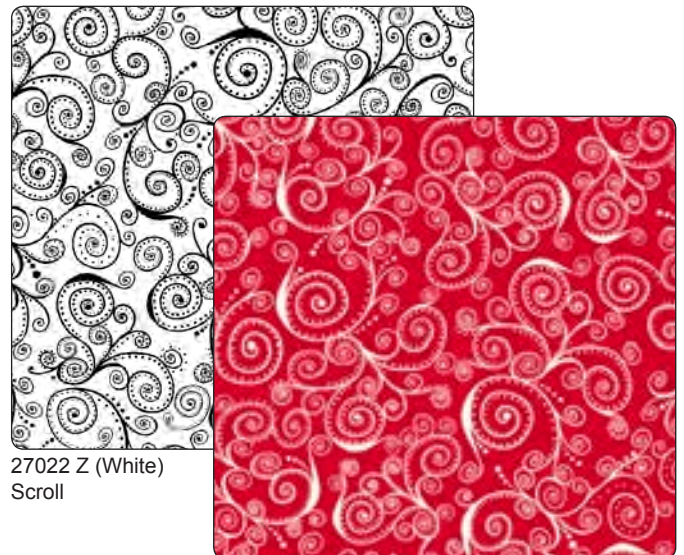

Worldwide

27020 R (Red)
Kick Heart Disease Superlady

27020 Z (White)
Kick Heart Disease Superlady

27021 J (Black)
Scroll Hearts

27021 Z (White)
Scroll Hearts

27022 Z (White)
Scroll

27022 R (Red)
Scroll

EVERY DOG HAS IT'S DAY