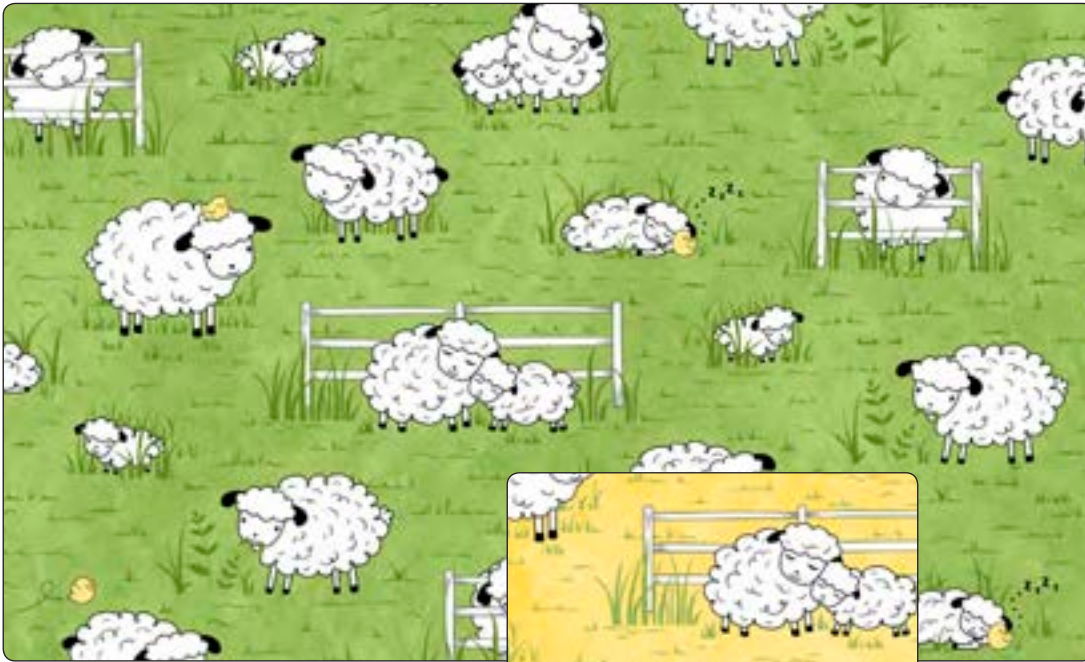

Orders in by October 15th will ship mid January

Worldwide

25750 H (Green)
Grazing Sheep