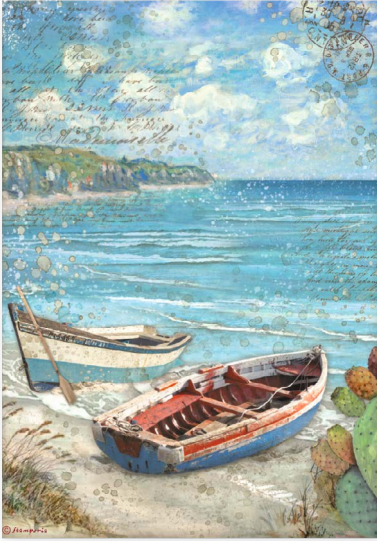

SBB

3 Sheets
Double face
cm 30.5x31.5 (12"x12")

SBB913

SBB911

SBB912

RICE PAPERS A4

CM 21X29.7
GR 28

DFSA4738