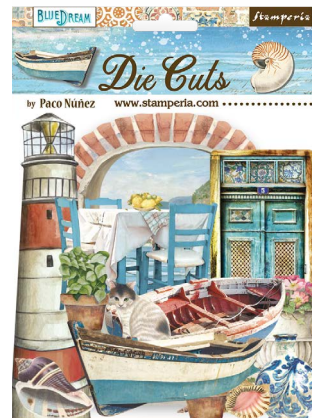

Die Cuts

PRINTED ON CARDBOARD
GR 800

DFLDC71 - 47 pcs