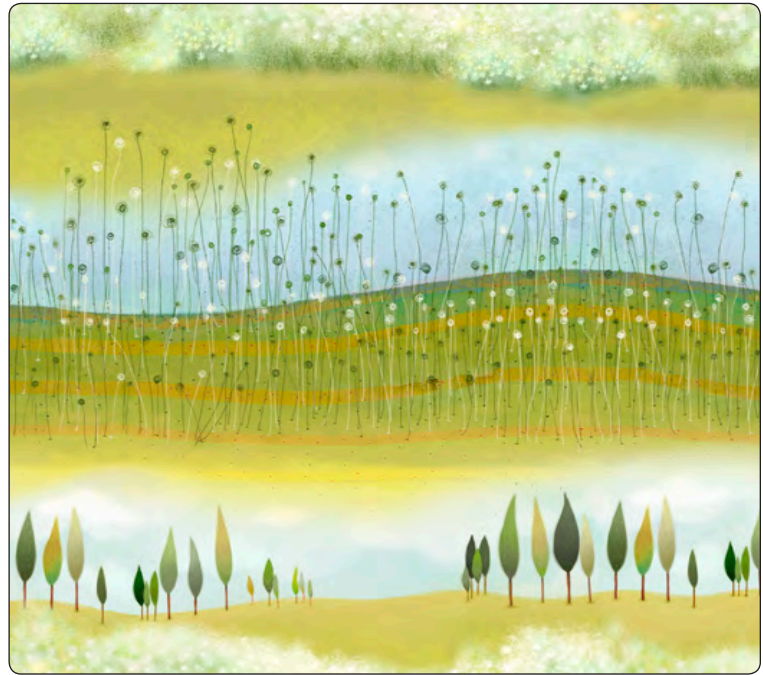

24916 B (Blue)
Frog & Mushroom Toss

24916 Z (White)
Frog & Mushroom Toss

Worldwide

24843 X (Multi) The Traveller Panel,
Full repeat shown measures approximately 22½" x 43"

24845 X (Multi)
Landscape Scenic Stripe Full repeat measures approximately 12" x 7"
Actual design prints vertically and repeats 6x's from selvedge to selvedge