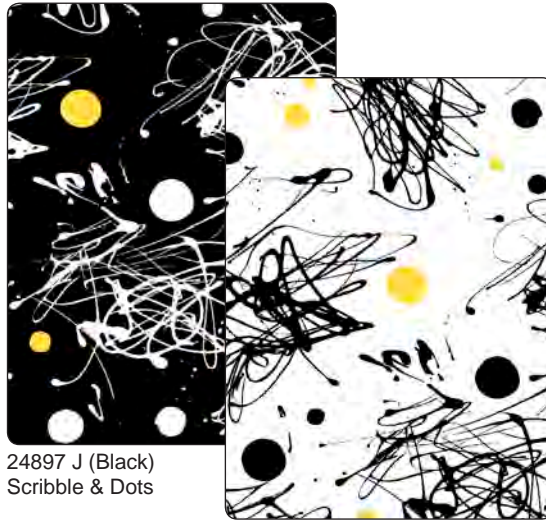

24898 S (Yellow)
Contempo Floral Scroll

24899 S (Yellow)
Irregular Dots

24896 J (Black)
Contempo Flower & Leaves

24897 J (Black)
Scribble & Dots

24897 Z (White)
Scribble & Dots

24898 Z (White)
Contempo Floral Scroll