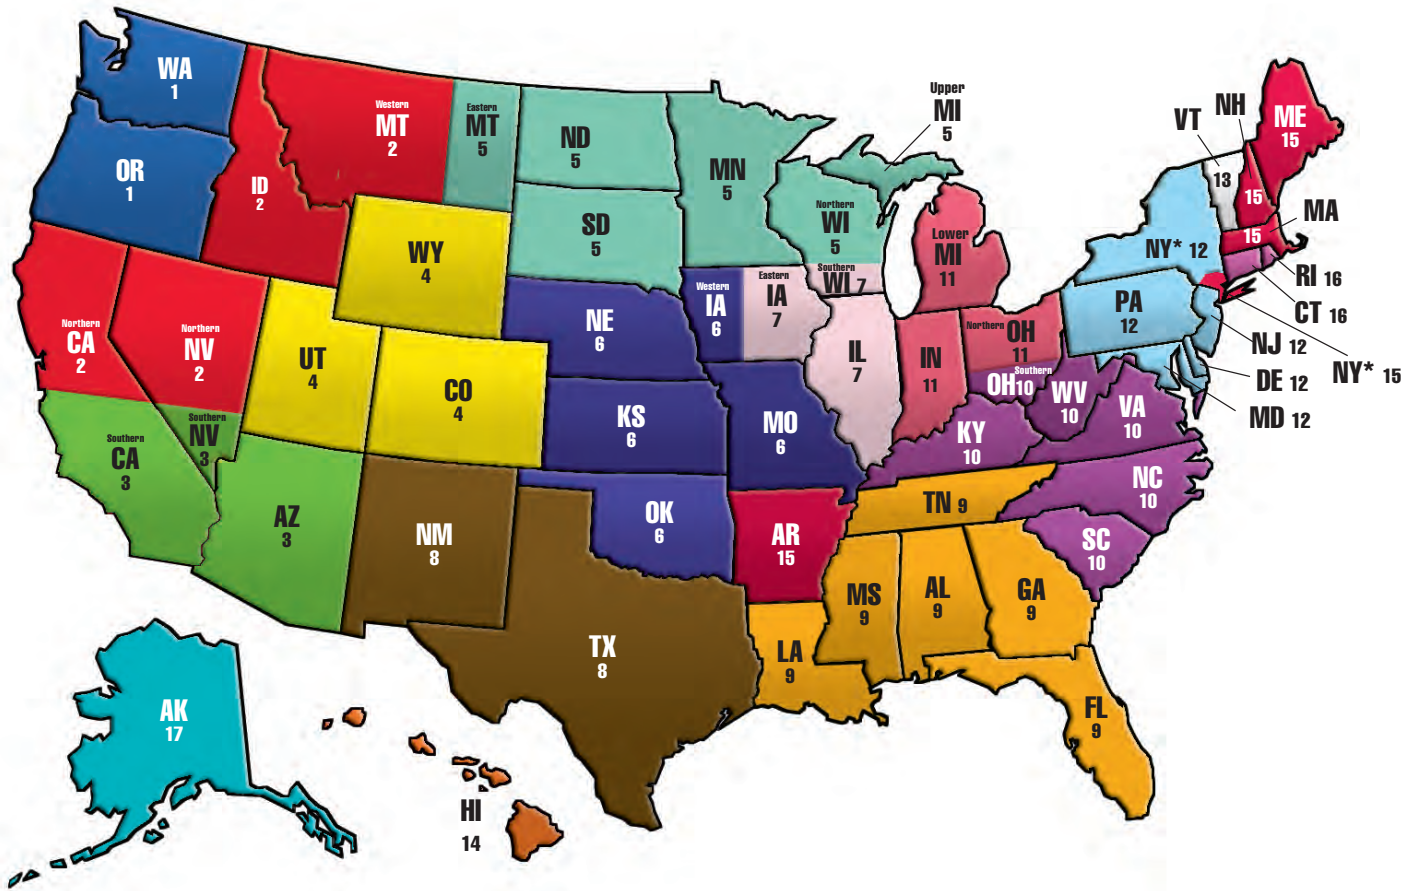

Shop when YOU want!

Log on to **quiltingtreasures.com** or **inkandarrows.com** now to request an account.

Like Us On...

Regional Sales Managers

OR, WA
 Regional Sales Manager
Martha Manning-Jurey
 Portland, OR
 Cell: 904.226.8020
 Fax: 800.540.7063
 Email: mjurey@cpw.com