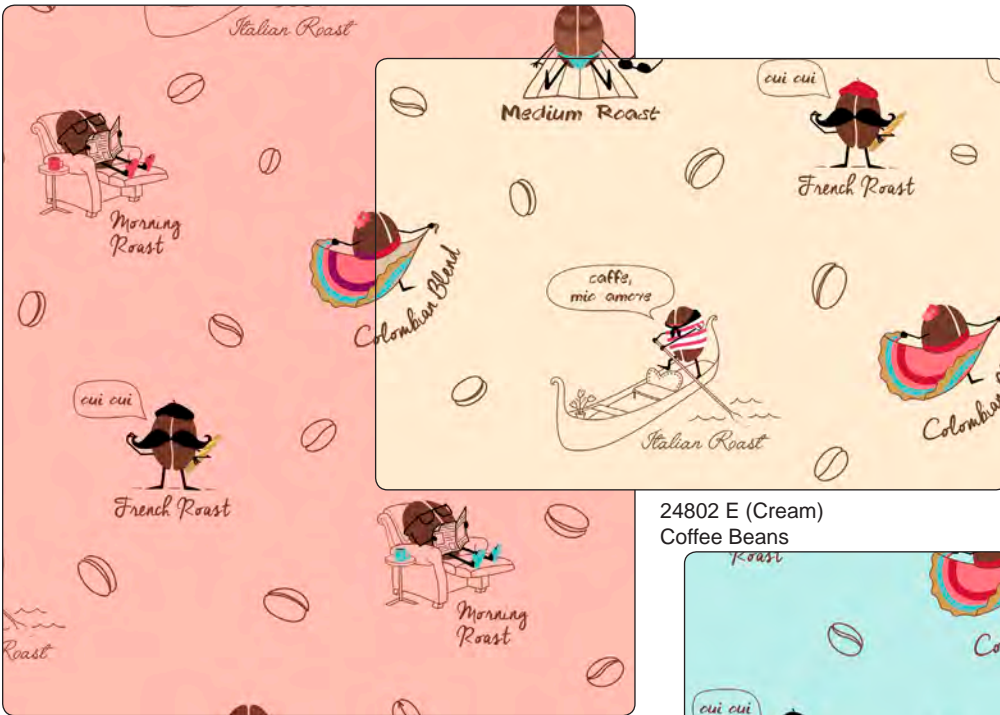

Instagram - <https://www.instagram.com/inkandarrowfabrics/>

...this way to creativity 

Caf- Fiend

Orders in by June 15th will ship mid September

Worldwide

24802 P (Taffy)
Coffee Beans

24802 E (Cream)
Coffee Beans