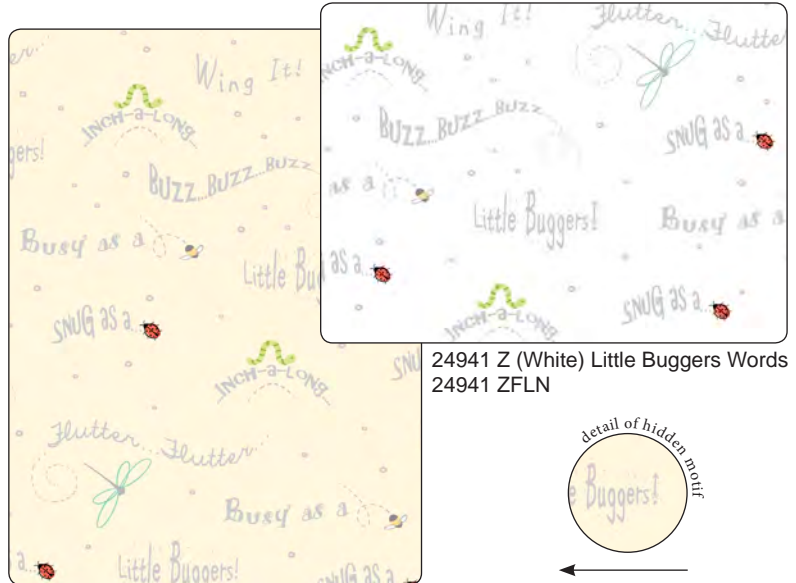

24941 S (Buttercream) Little Buggers Words
24941 SFLN

look for us
in every print