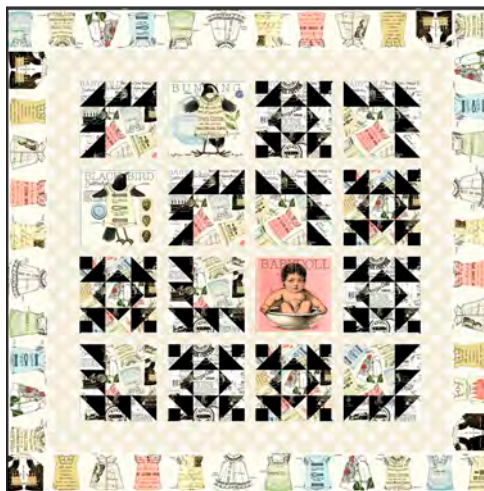

Quilting B's