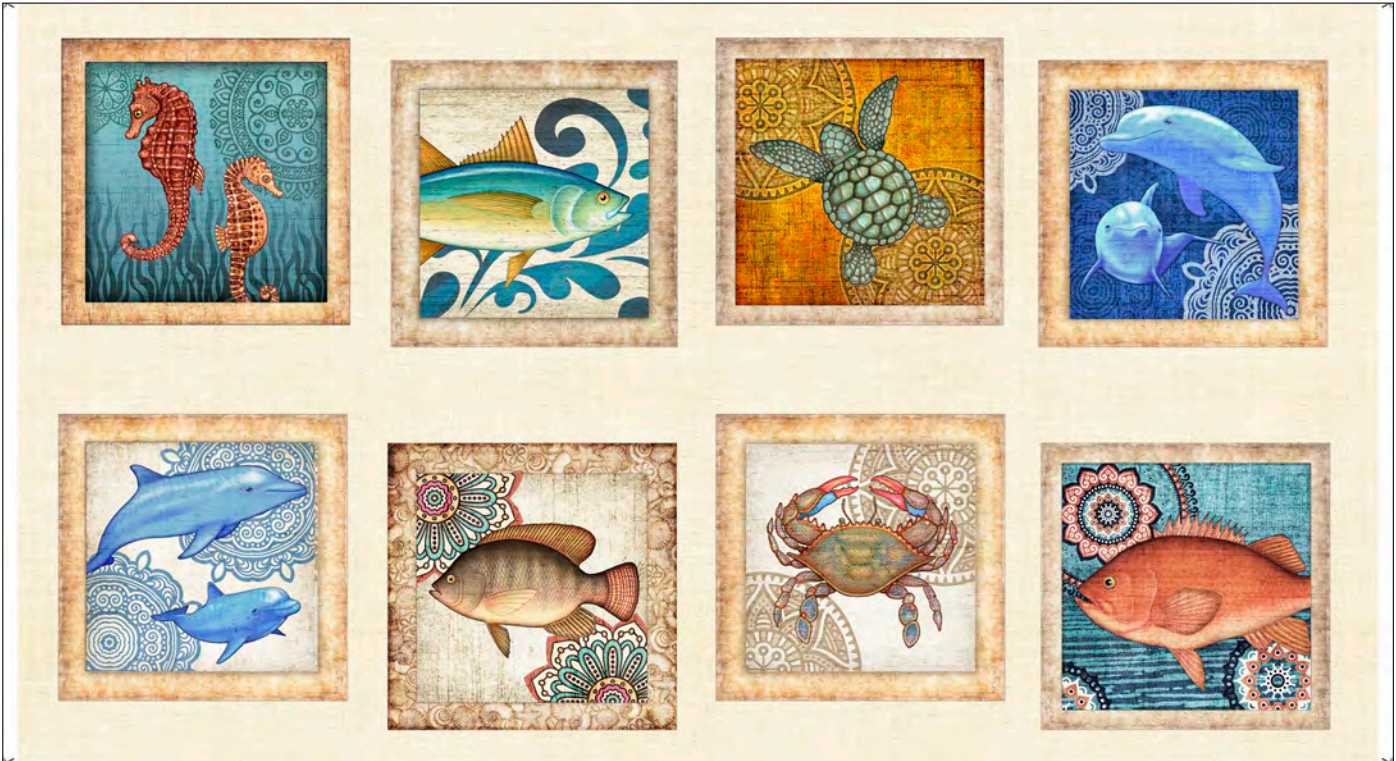

Worldwide

25976 B (Blue)  
Farm Animal Large Patches

25976 E (Natural) Farm Animal Large Patches,  
Full repeat shown measures approximately 43" x 24"

25980 E (Dark Natural)  
Barns

25980 J (Black)  
Barns

25980 B (Light Blue)  
Barns

25979 J (Black)  
Farm Animal Decorative Stripe

25983 A (Tan)  
Quilt Blocks

25983 B (Medium Blue)  
Quilt Blocks

25983 W (Denim)  
Quilt Blocks

25979 E (Natural) Farm Animal Decorative Stripe,  
Full repeat shown measures approximately 10 1/2" x 24"

# OCEAN OASIS

Orders in by January 1st will ship mid March

Worldwide

25828 X (Multi) Large Fish Patch, Full repeat shown measures approximately 44" x 24"

25830 B (Marine) Mixed Fish

25830 E (Medium Cream) Mixed Fish