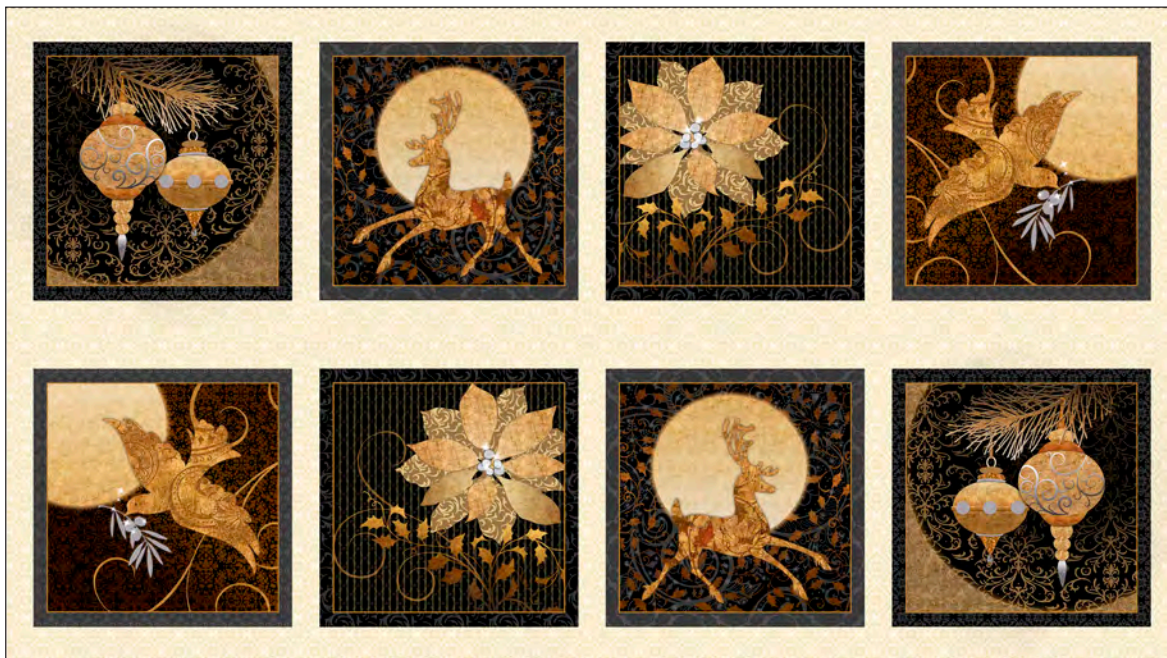

# A GOLDEN HOLIDAY

Orders in by February 15th will ship mid May

Worldwide

All designs have metallic

25956 E (Cream) Winter Gold Picture Patches,  
Full repeat shown measures approximately 44" x 24"

25975 A (Brown)  
Scroll