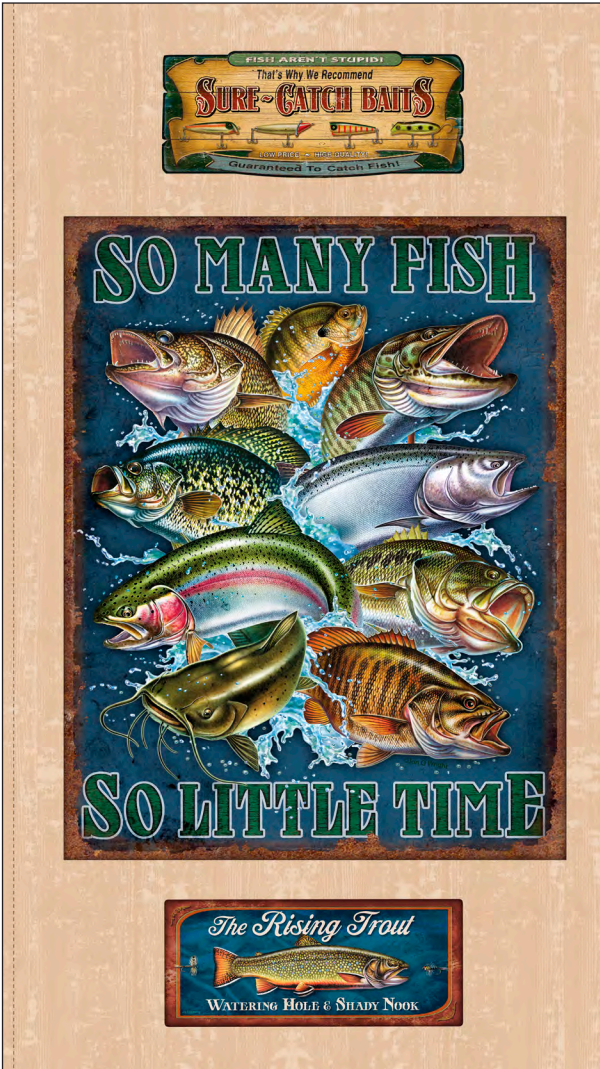

SO MANY FISH SO LITTLE TIME

Orders in by January 1st will ship mid March

Worldwide

25922 E (Dark Cream) So Many Fish So Little Time Panel, Full repeat shown measures approximately 24" x 44"