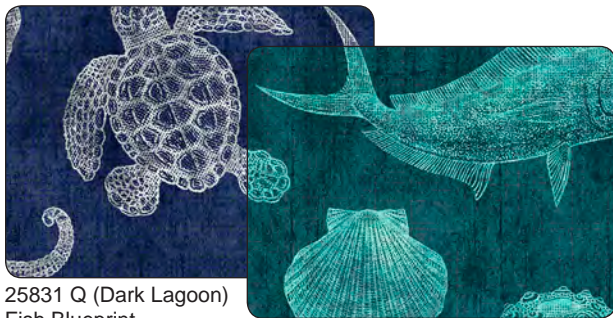

25833 E (Dark Cream) Shells

25833 N (Navy) Shells

25833 Q (Light Lagoon) Shells

Worldwide

25829 X (Multi) Small Fish Patch,  
Full repeat shown measures approximately 24" x 44"

25831 E ( Cream)  
Fish Blueprint