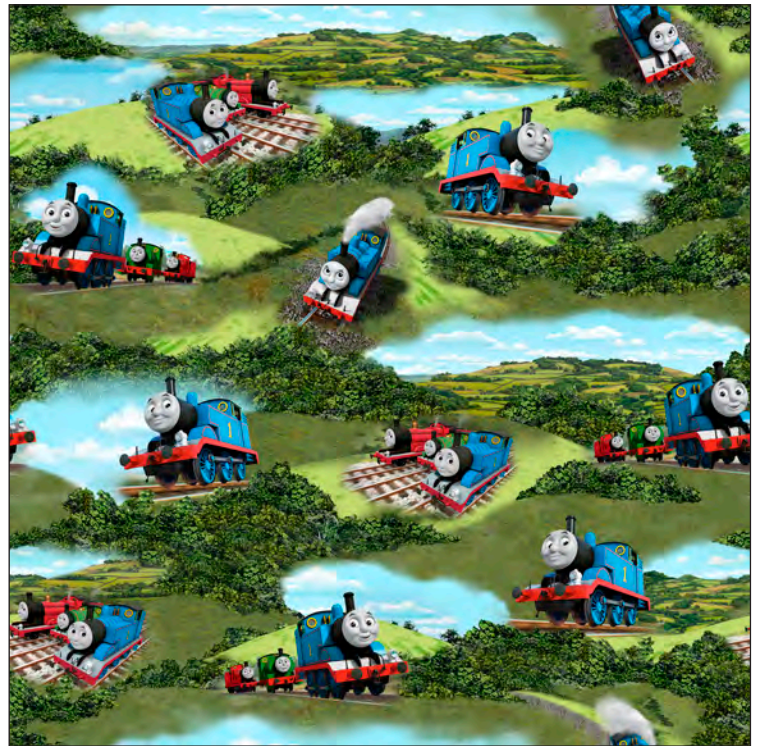

# STEAM TEAM EXPRESS

Orders in by January 15th will ship mid April

United States, its territories, possessions and military bases worldwide; Canada; UK and Eire; Australia; New Zealand

25927 B (Blue) Steam Team Panel,  
Full repeat shown measures approximately 24" x 44"