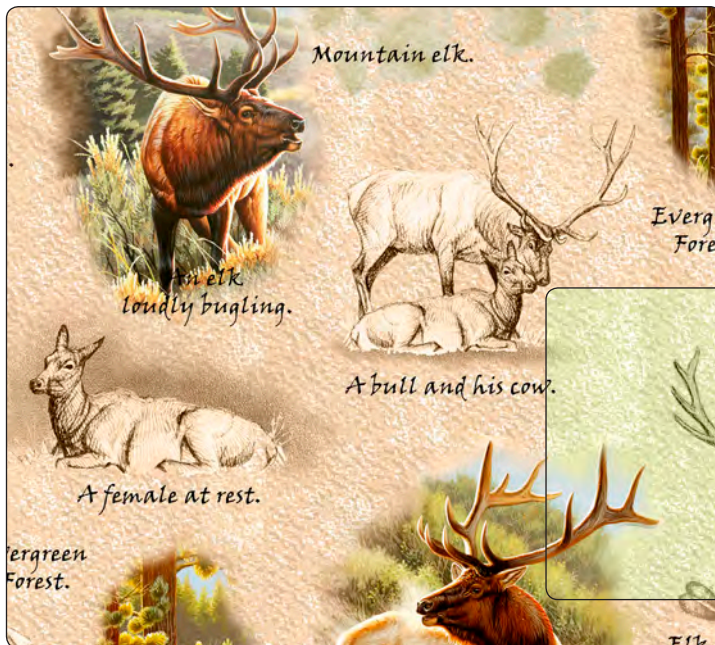

# MOUNTAIN ELK

Cynthia  
Fisher

Orders in by January 15th will ship mid April

Worldwide

25808 X (Multi) Mountain Elk Picture Panels,  
Full repeat shown measures approximately 44" x 24"

25809 A (Light Tan)  
Elk Vignettes