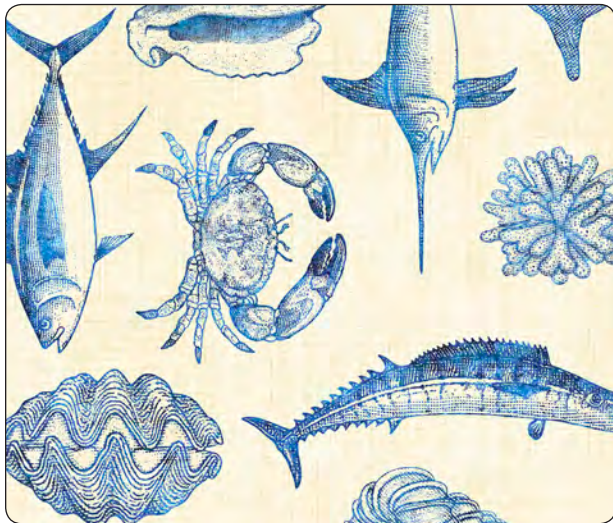

25833 E (Dark Cream) Shells

25833 N (Navy) Shells

25833 Q (Light Lagoon) Shells

Worldwide

25829 X (Multi) Small Fish Patch,  
Full repeat shown measures approximately 24" x 44"

25831 E ( Cream)  
Fish Blueprint