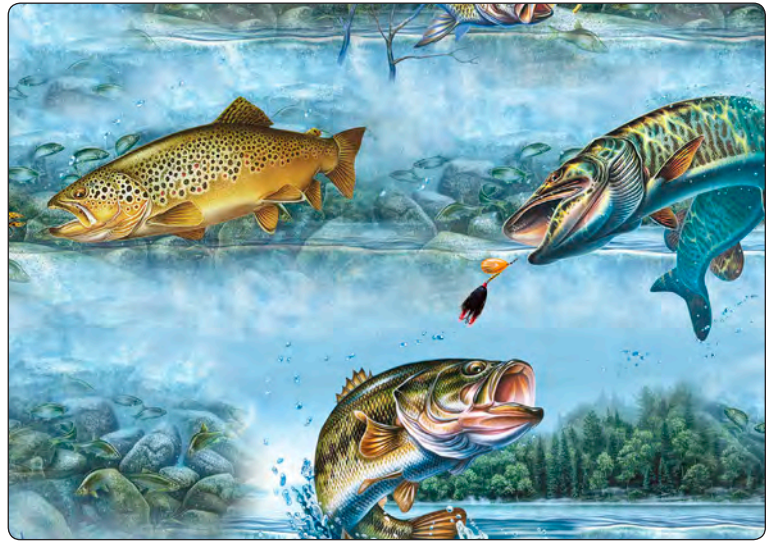

# SO MANY FISH SO LITTLE TIME

Orders in by January 1st will ship mid March

Worldwide

25922 E (Dark Cream) So Many Fish So Little Time Panel, Full repeat shown measures approximately 24" x 44"

25924 B (Light Blue) Fish Scenic