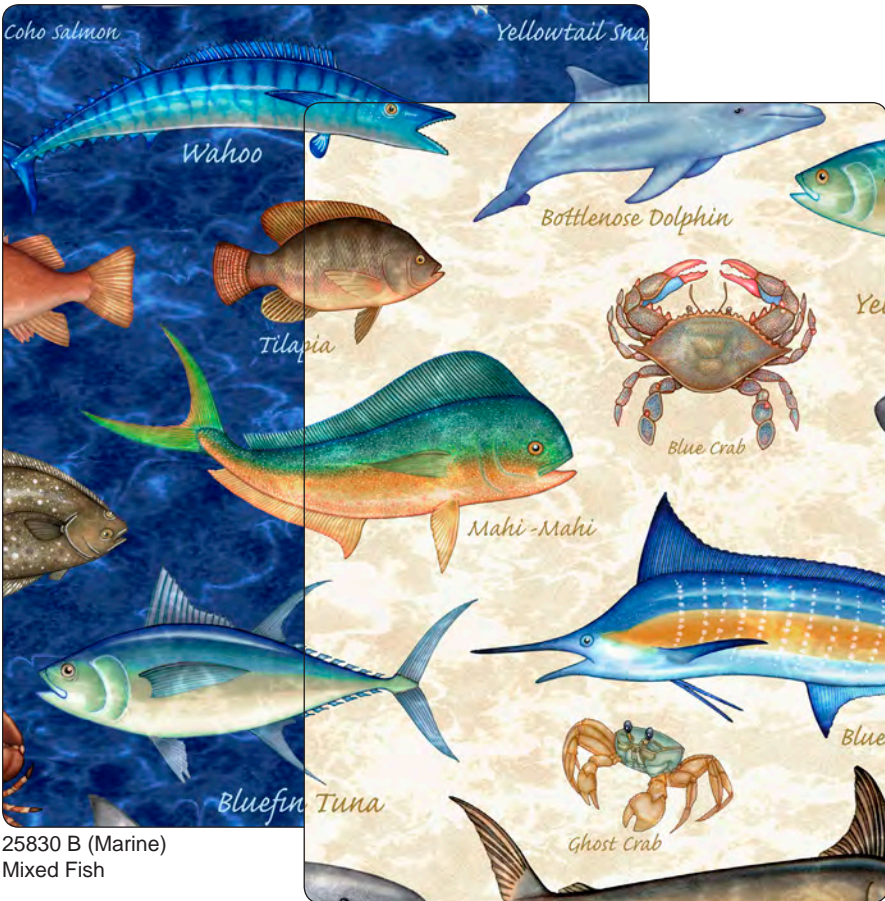

25980 B (Light Blue)  
Barns

25979 J (Black)  
Farm Animal Decorative Stripe

25983 A (Tan)  
Quilt Blocks

25983 B (Medium Blue)  
Quilt Blocks

25983 W (Denim)  
Quilt Blocks

25979 E (Natural) Farm Animal Decorative Stripe,  
Full repeat shown measures approximately 10 1/2" x 24"

# OCEAN OASIS

Orders in by January 1st will ship mid March

Worldwide

25828 X (Multi) Large Fish Patch, Full repeat shown measures approximately 44" x 24"

25830 B (Marine) Mixed Fish

25830 E (Medium Cream) Mixed Fish

25833 E (Dark Cream) Shells

25833 N (Navy) Shells

25833 Q (Light Lagoon) Shells

Worldwide

25829 X (Multi) Small Fish Patch,  
Full repeat shown measures approximately 24" x 44"

25831 E ( Cream)  
Fish Blueprint