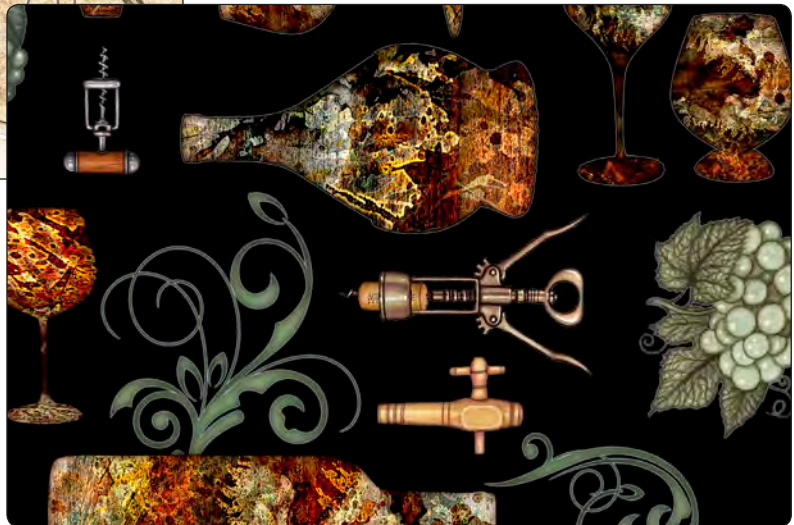

25903 J (Black)
Wine Bottles & Glasses