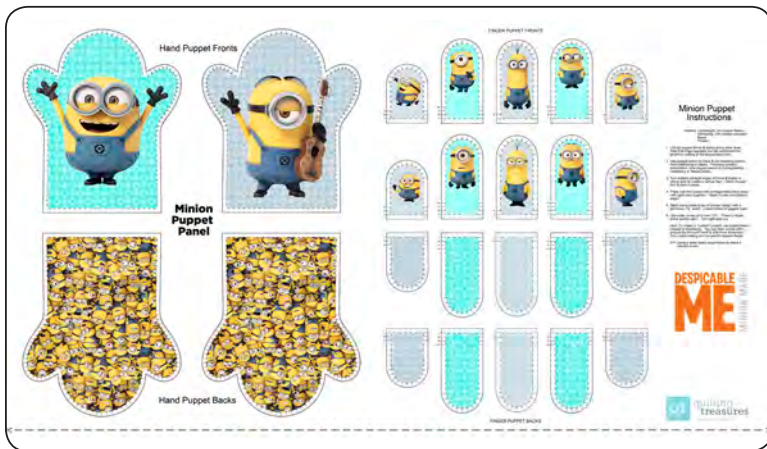

# MILLIONS OF MINIONS

Orders in by January 1st will ship mid March

US & Canada

25781 S (Yellow) Minions in a Row, Digital Print  
Full repeat shown measures approximately 24" x 44"

25775 X (Multi) Minion Growth Chart Panel, Digital Print  
Full repeat shown measures approximately 36" x 44"