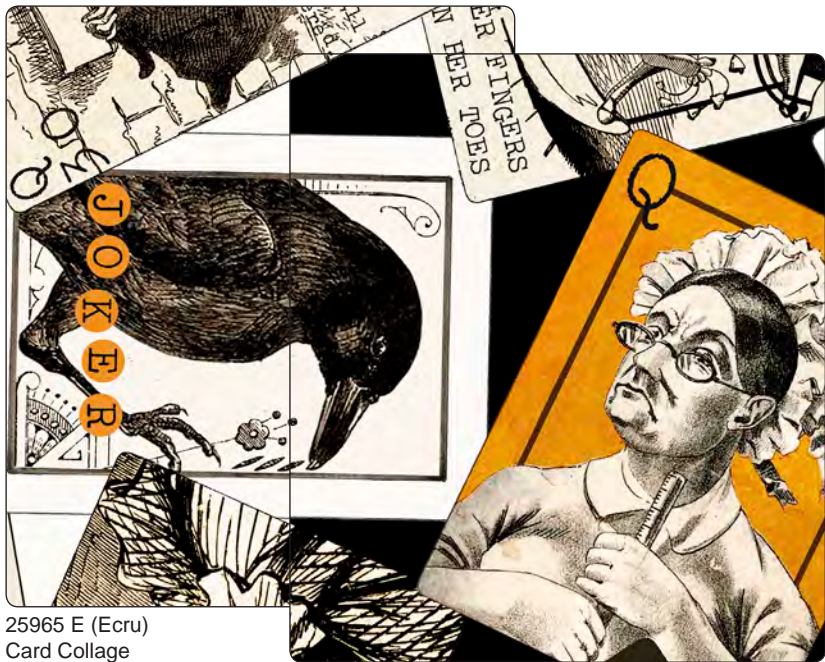

# QUEEN OF WEEN

Orders in by January 1st will ship mid March

Worldwide

25963 X (Multi) Queen Card Patches,  
Full repeat shown measures approximately 44" x 24"

25967 E (Ecru)  
Stripe Silhouettes

25967 O (Pumpkin)  
Stripe Silhouettes