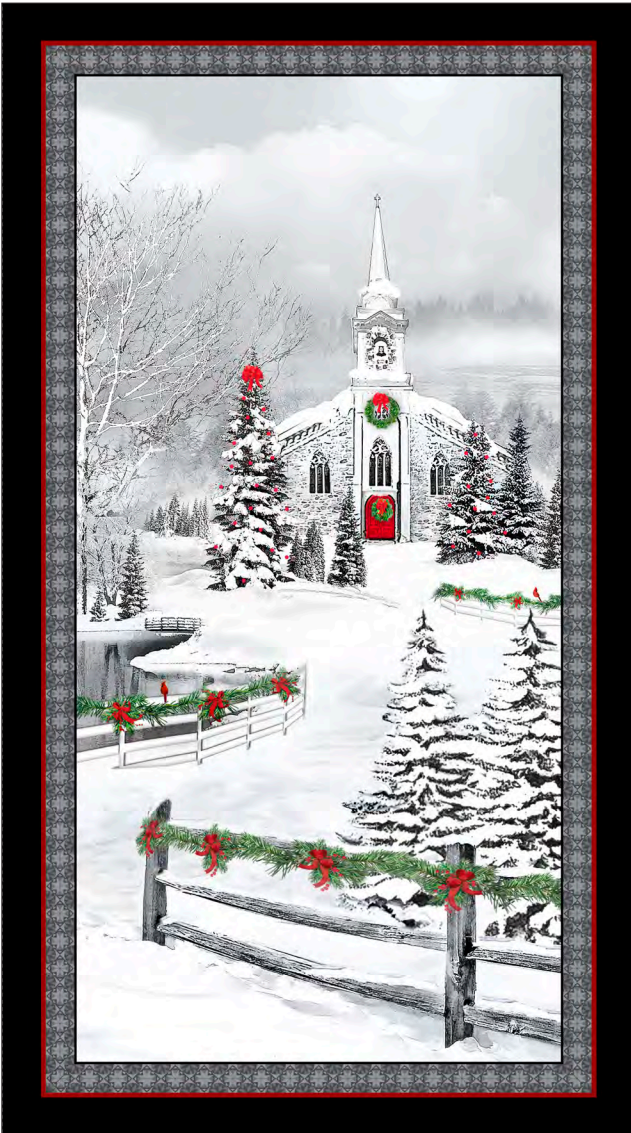

# HOME FOR THE HOLIDAYS

Orders in by February 15th will ship mid May

Worldwide

25898 G (Green)  
Pine Tree Scenic

25898 K (Dark Gray)  
Pine Tree Scenic

25896 X (Multi) Home For The Holidays Panel,  
Full repeat shown measures approximately 24" x 44"