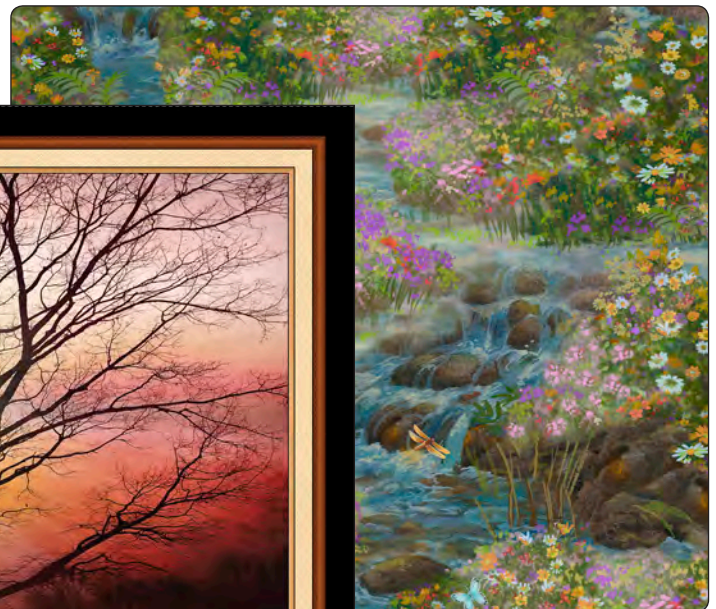

25819 X (Multi) Nature Scenic,
Shown at 25%