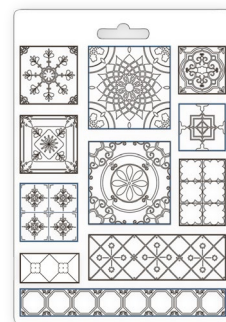

MOULDS A4

Greyboard A4

MOULDS A5

K3PTA5606

Decorative Chips

cm 14x14

WOODEN SHAPES A5