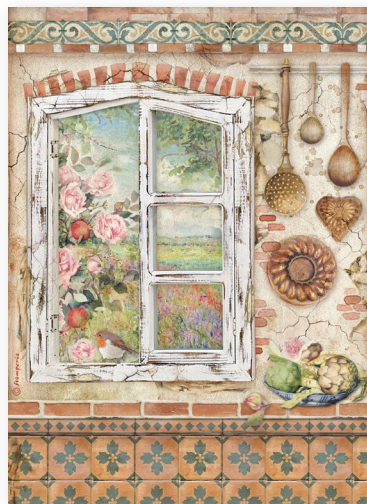

RICE PAPERS A4

DFSA4656

Die Cuts
Printed on cardboard

Clear Die Cuts
Printed on acetate
full color

Chipboard
cm 15x30