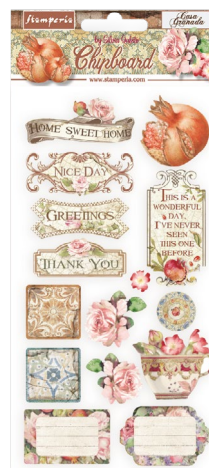

DFSA4660

Die Cuts
Printed on cardboard

Clear Die Cuts
Printed on acetate
full color

Chipboard
cm 15x30

36 pcs
DFLDC53

31 pcs
DFLDCP22

DFLCB47

Clear Prints

Pack of 6 sheets A4 size.

4 Sheets printed on acetate full color
2 sheets printed on acetate one color.

SBA418

STENCILS A4

KSG481

KSG482

KSG483

KSG484