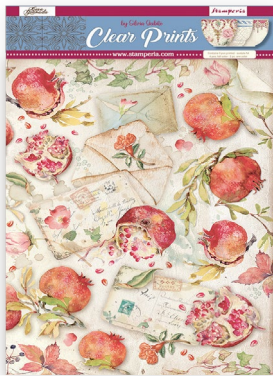

Clear Prints

Pack of 6 sheets A4 size.

4 Sheets printed on acetate full color
2 sheets printed on acetate one color.

SBA418

STENCILS A4