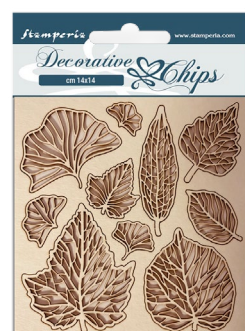

RICE PAPERS A4

Decorative Chips

cm 14x14

SCB123