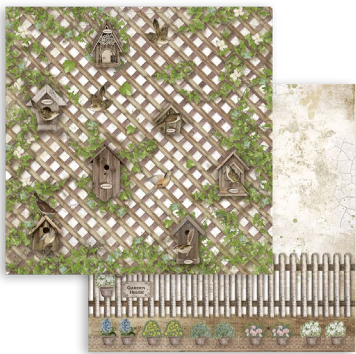

Garden House

Stamperia

ROMANTIC COLLECTION

Garden House

scrapbooking pad

10 DOUBLE FACED SHEETS - 30,5X30,5 CM - 12X12 INCH - 190 gr - ACID FREE

www.stamperia.com

VIDEO ANIMATION

Delicate and elegant dedicated to gardeners and garden lovers. Many accessories are enriching the collection with moulds, stencils and a 3d Miniature Garden House .

Scrapbooking pad

EXTRA SMALL

SBBXS15

Block 10 Sheets
Double face
cm 15.24x15.24 (6"x6")

SMALL

SBBS54

Block 10 Sheets
Double face
cm 20.3x20.3 (8"x8")

LARGE

SBBL102

Block 10 Sheets
Double face
cm 30.5x30.5 (12"x12")

SBB859

SBB861

SBB860

SBB862

Clear Prints

SBA420

Pack of 6 sheets A4 size.

3 Sheets printed on acetate full color
3 sheets printed on acetate one color.

RICE PAPERS A4

DFSA4666