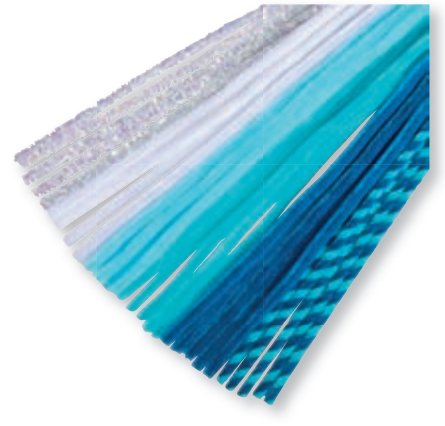

43 002 999 (5)  
Felt motifs Sea mix, self-adhesive  
4cm, tab-bag 100pcs  
coloured  
100% Polyester

43 001 999 (5)  
Felt motif Fairytale mix self-adhesive  
4cm, tab-bag 120pcs  
coloured  
100% Polyester

**52 031 990 (5)**  
**Chenille wire mix**  
0.9x30cm, 10 colours, 3 pcs each, tab-bag  
rainbow

**52 030 264 (5)**  
**Chenille wire mix**  
0.9x30cm, 6 colours, 5 pcs of each, tab-bag  
pink

**52 030 379 (5)**  
**Chenille wire mix**  
0.9x30cm, 6 colours, 5 pcs of each, tab-bag  
true blue