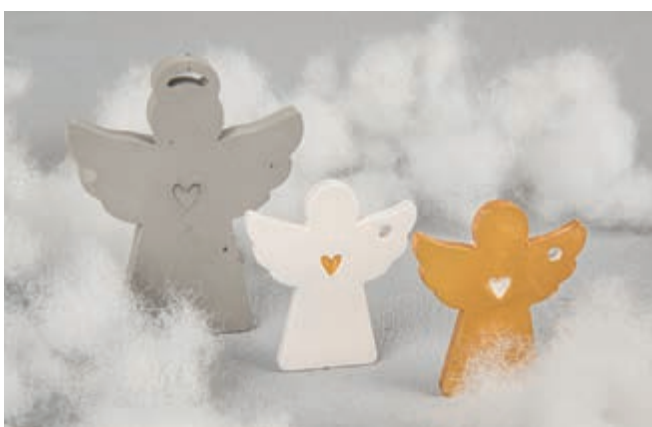

Tips for the application:

- Depending on the cast material, before casting, grease the moulds with a household edible oil - for easy demoulding and maintenance of the mould.
- The moulds can be poured at different heights: low for filigree pendants and high for decorative stand-up displays
- Labels of Rayher are perfectly matched to the size of the moulds!