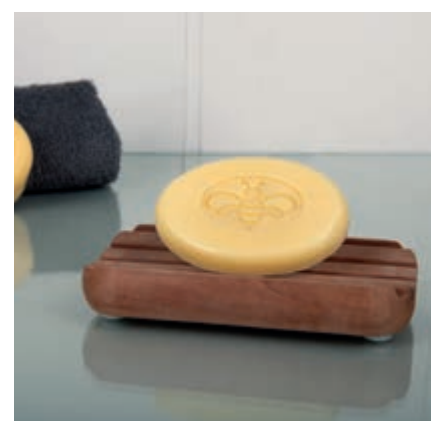

*Novelties 01/2022*

*Rayher.*

STAND: 19.7.2021

34 469 000 (3)  
CK Soap "honey bee"  
200g soap, 3 moulds, dye scent, 4 labels

29 237 000 (5)  
Stamp "Bee happy",  
3cm ø

**Contents:**

- Creative-soap (opaque, 200g)
- 1 casting mould (3 diff. shapes)
- 1 colour scent (honey-yellow with honey scent)
- 4 labels (bee, little bee, "Bee Happy", "Honey")
- 1 craft stick
- Instructions