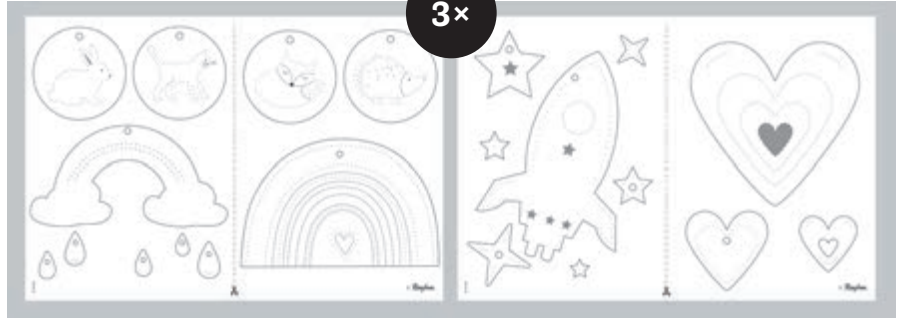

87 209 000 (5)
CK Pricking set with templates
15x20cm, bag 1set
100% Polyester

Contents:

1 felt pricking pad (15x1x20cm)
1 pricking awl with felt cover (8.3cm)
Templates with 16 motifs to colour and prick (animals, rainbow, space, hearts)

87 210 000 (2)
CK Pricking set with templates XL
15x20cm, bag 6 sets
100% Polyester

Contents:

6 felt pricking pads (15x1x20cm)
6 pricking awls with felt cover (8.3cm)
Templates with 16 motifs to colour and prick (animals, rainbow, space, hearts)