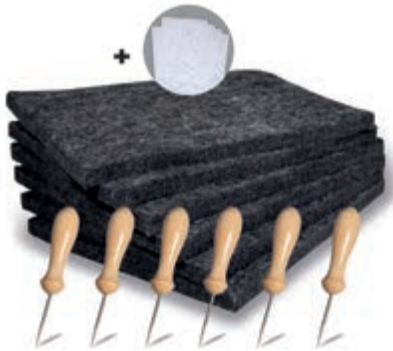

87 210 000 (2)
CK Pricking set with templates XL
15x20cm, bag 6 sets
100% Polyester