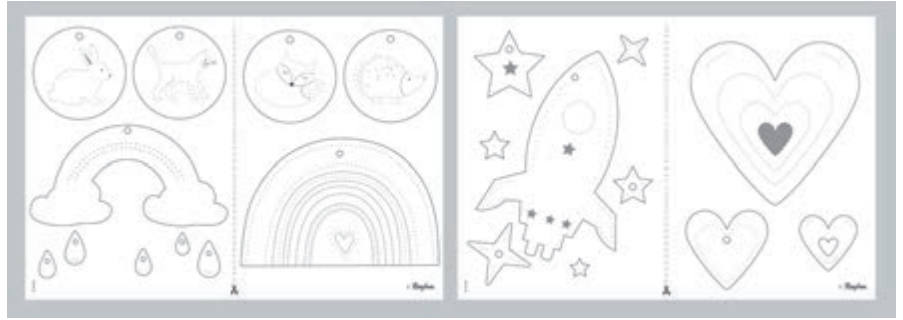

87 209 000 (5)
CK Pricking set with templates
15x20cm, bag 1set
100% Polyester

Contents:

1 felt pricking pad (15x1x20cm)
1 pricking awl with felt cover (8.3cm)
Templates with 16 motifs to colour and prick (animals, rainbow, space, hearts)