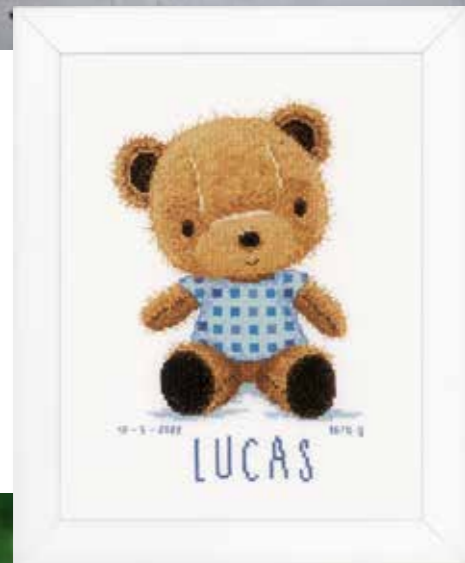

PN-0184572 *
 ca. 24 x 36 cm
 9,6" x 14,4"

PN-0170864 *
 ca. 18 x 70 cm
 7,2" x 28"

PN-0196856 *
 ca. 18 x 70 cm
 7,2" x 28"

Half Cross Stitch Kits

PN-0149505
 ca. 16 x 12,5 cm
 6,4" x 5"

PN-0166353 *
ca. 25 x 26 cm
10" x 10,4"

PN-0009821
(wooden rod)
ca. 27 cm - 10,8"

PN-0165442 *
ca. 18 x 70 cm
7,2" x 28"

LUCAS

CLARA

PN-0166727 *
ca. 18 x 27 cm - 7,2" x 10,8"

PN-0157507

PN-0157508

ca. 25 x 25 cm
10" x 10"