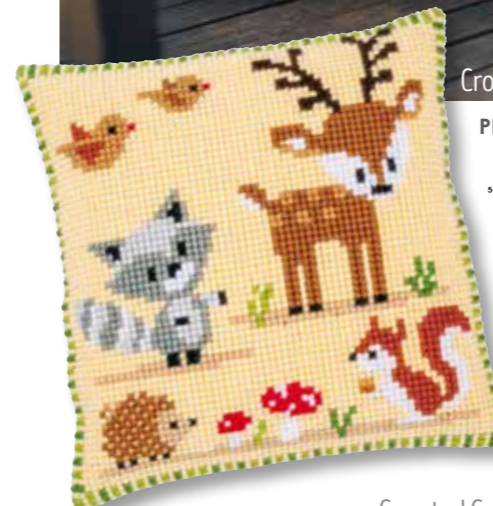

Cross Stitch Kits

PN-0158026