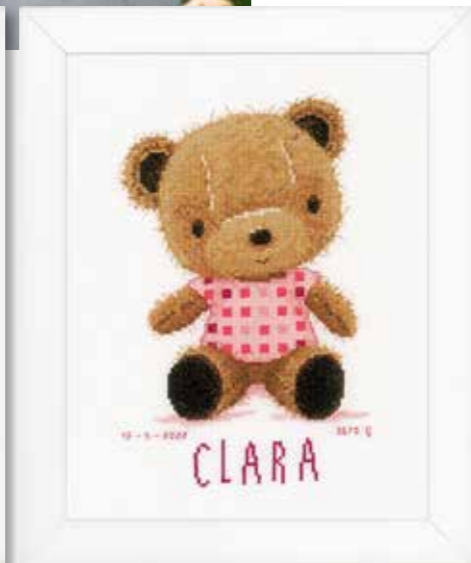

PN-0184572 *
 ca. 24 x 36 cm
 9,6" x 14,4"

PN-0170864 *
 ca. 18 x 70 cm
 7,2" x 28"

PN-0196856 *
 ca. 18 x 70 cm
 7,2" x 28"

Half Cross Stitch Kits

PN-0149505
 ca. 16 x 12,5 cm
 6,4" x 5"

PN-0166353 *
ca. 25 x 26 cm
10" x 10,4"

PN-0009821
(wooden rod)
ca. 27 cm - 10,8"

PN-0165442 *
ca. 18 x 70 cm
7,2" x 28"

LUCAS

CLARA

PN-0166727 *
ca. 18 x 27 cm - 7,2" x 10,8"

PN-0157507

PN-0157508

ca. 25 x 25 cm
10" x 10"