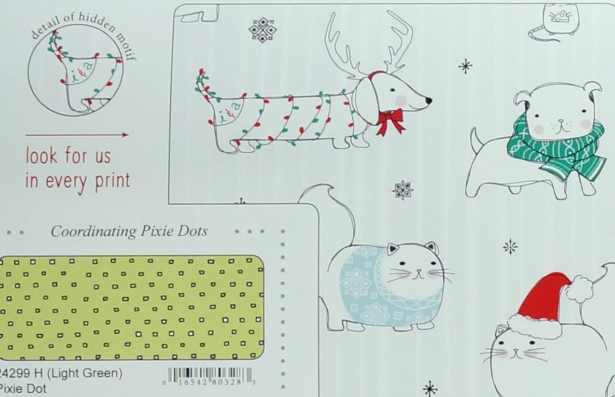

25812 B (Blue) Just Chillin' Picture Patches, Full repeat shown measures approximately 44" x 24" Large squares measure 11" and small squares measure 7"

25816 G (Green) Snowflakes

25814 X (Multi) Packed Penguins

25817 B (Light Blue) Christmas Tree Scenic

25816 Z (White) Snowflakes

25813 B (Light Blue) Just Chillin' Vignettes

25817 W (Denim) Christmas Tree Scenic

25813 W (Denim) Just Chillin' Vignettes

Full repeat shown above measures 24" x 28"

Coordinating In-stock Basics

24600 Z (White) Illusions

23528 BZ (Chambray) Color Blends

23528 FJ (Evergreen) Color Blends

23528 R (Red) Color Blends

25815 B (Chambray) Tossed Penguins

25815 W (Denim) Tossed Penguins

because fabric should be fun!

25917 K (Gray)
Santa's Crew Picture Patches

25917 Q (Wintergreen)
Santa's Crew Picture Patches

24299 H (Light Green)
Pixie Dot

25918 K (Pale Gray)
Christmas Pets

24299 K (Charcoal)
Pixie Dot