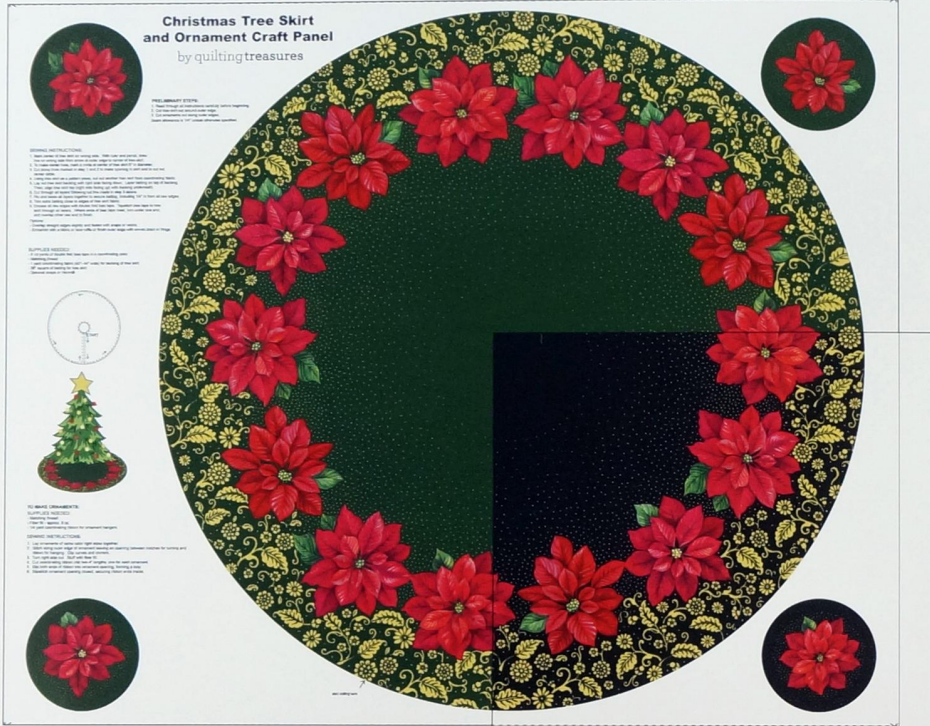

Poinsettia Grandeur

All designs have metallic gold

..... Coordinating In-stock Basics .....

25855 F (Forest) Poinsettia & Ornament Tree Skirt Panel,
Full repeat shown measures approximately 44" x 36"

25855 J (Black)
Poinsettia & Ornament Tree Skirt Panel