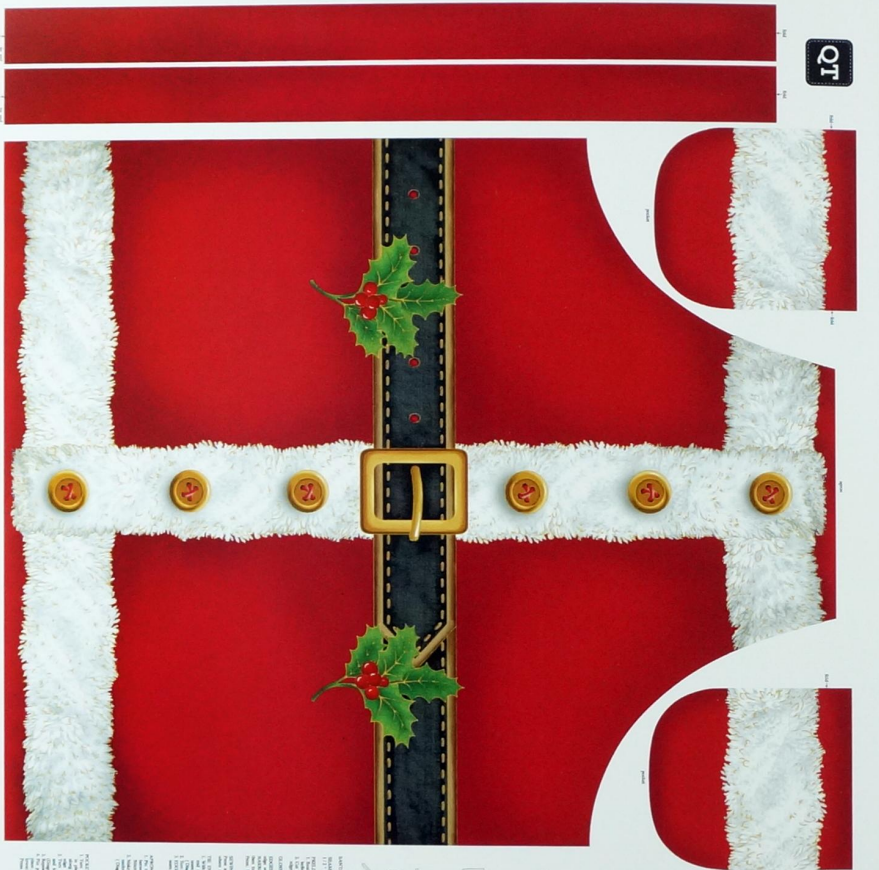

All designs have metallic

258925 R (Red) Santa's Apron Craft Panel Full repeat shown measures approximately 36" x 43"

Santa's Apron
Craft Panel