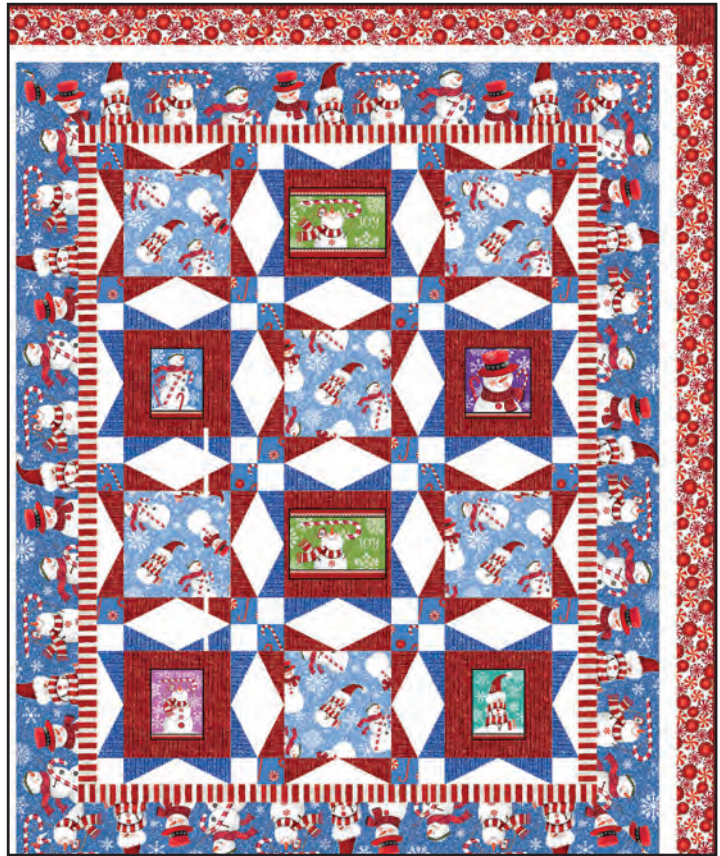

Approximate Quilt Size: 42" x 51"