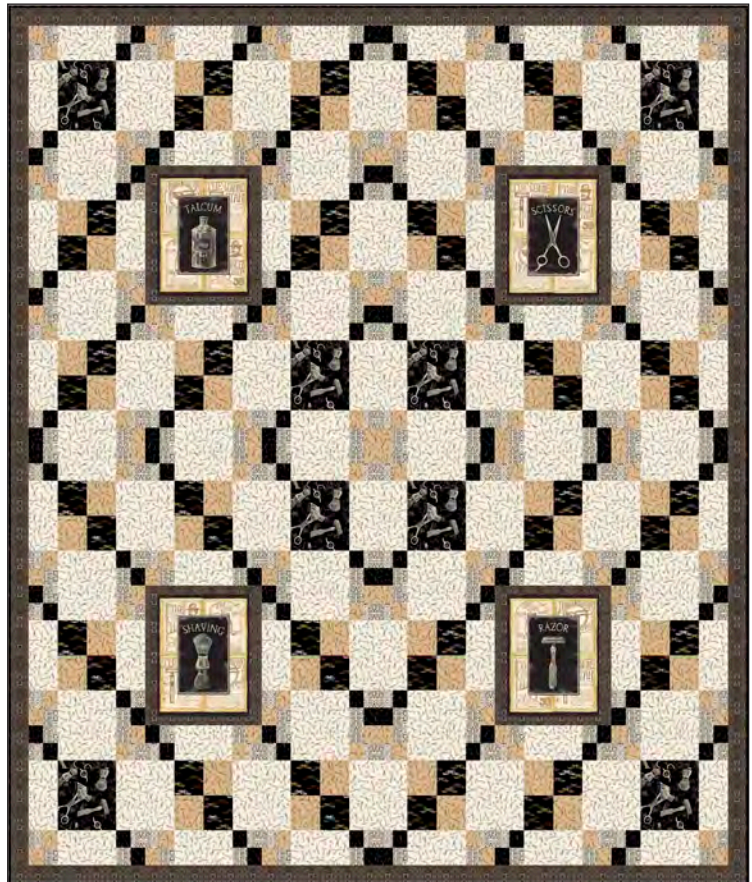

24426 E (Cream) Shaving Patches, Full repeat shown measures approximately 24" x 43"

24427 A (Tan) Grooming Elements

24427 J (Black) Grooming Elements

Approximate Quilt Size: 63½" x 75½"

Worldwide

24428 E (Porcelain)
Vintage Barber Shop Ads