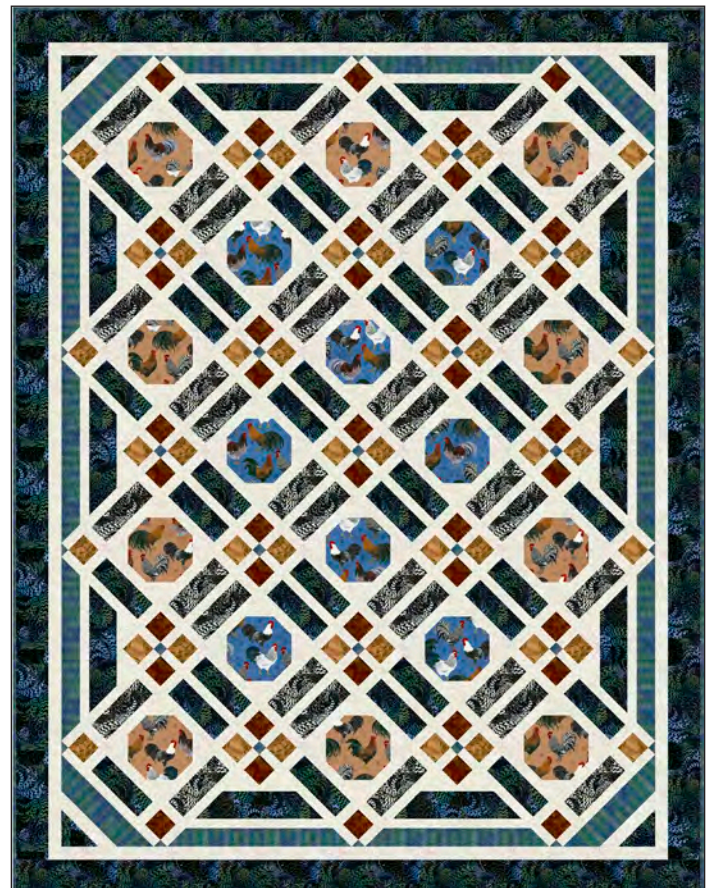

Worldwide

24466 X (Multi) Rooster Patches, Full repeat shown measures approximately 24" x 43"

24469 BG (Blue /Green)
Feathers

24469 T (Rust)
Feathers

24469 Z (White)
Feathers

Approximate Quilt Size: 52½" x 67½"