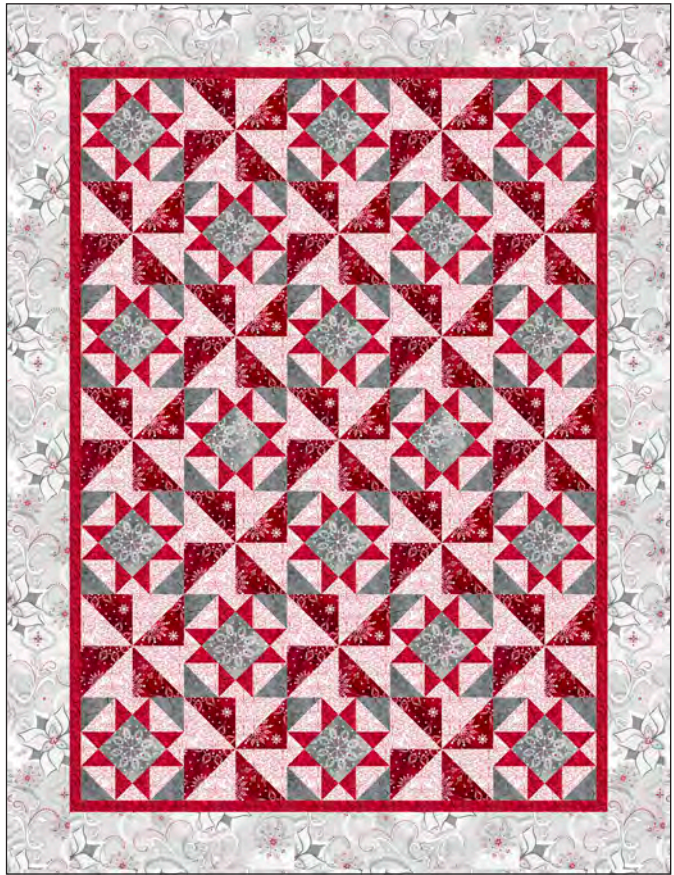

24525 ZK (Grey)
Snowflake

Worldwide

24556 K (Pewter)
Packed Poinsettia

24556 R (Dark Red)
Packed Poinsettia

Approximate Quilt Size: 58" x 76"

24554 K (Light Pewter)
Poinsettia & Scroll

CHRISTMAS DREAMS

Orders in by February 15th will ship mid May