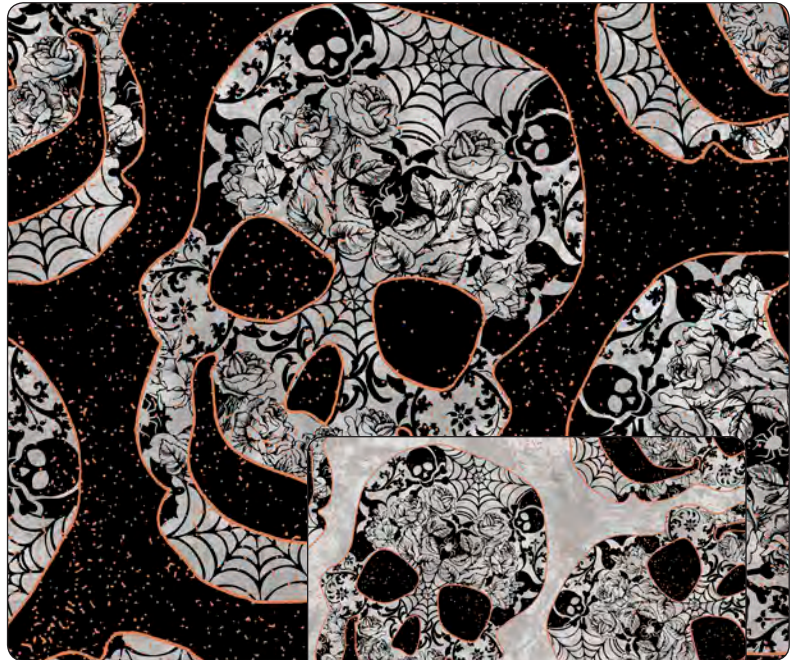

24486 V (Purple) Spiderwebs

All designs have metallic copper

Worldwide

24495 J (Black)
Halloween Lingo

Approximate Placemat Size: 17" x 12"

24496 J (Black)
Spiderwebs

24496 Z (White)
Spiderwebs

24495 Z (White)
Halloween Lingo