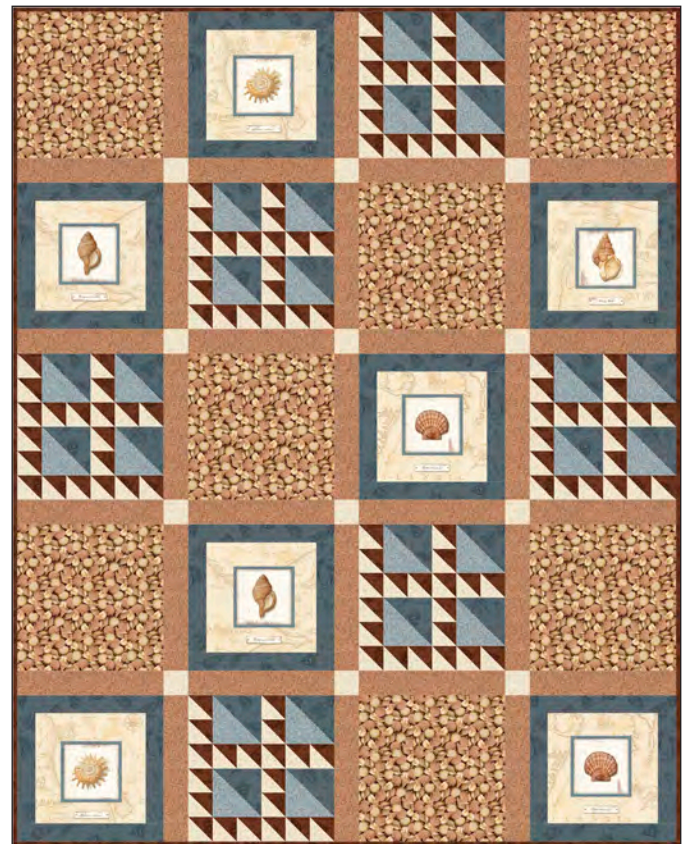

24592 Q (Turquoise)
Under The Sea Scenic
Digitally printed
quiltingtreasures.com

24474 E (Cream)
Shell Picture Patches

24477 B (Dark Blue)
Sailboat Toile

24477 A (Brown)
Sailboat Toile

Approximate Quilt Size: 54" x 68"