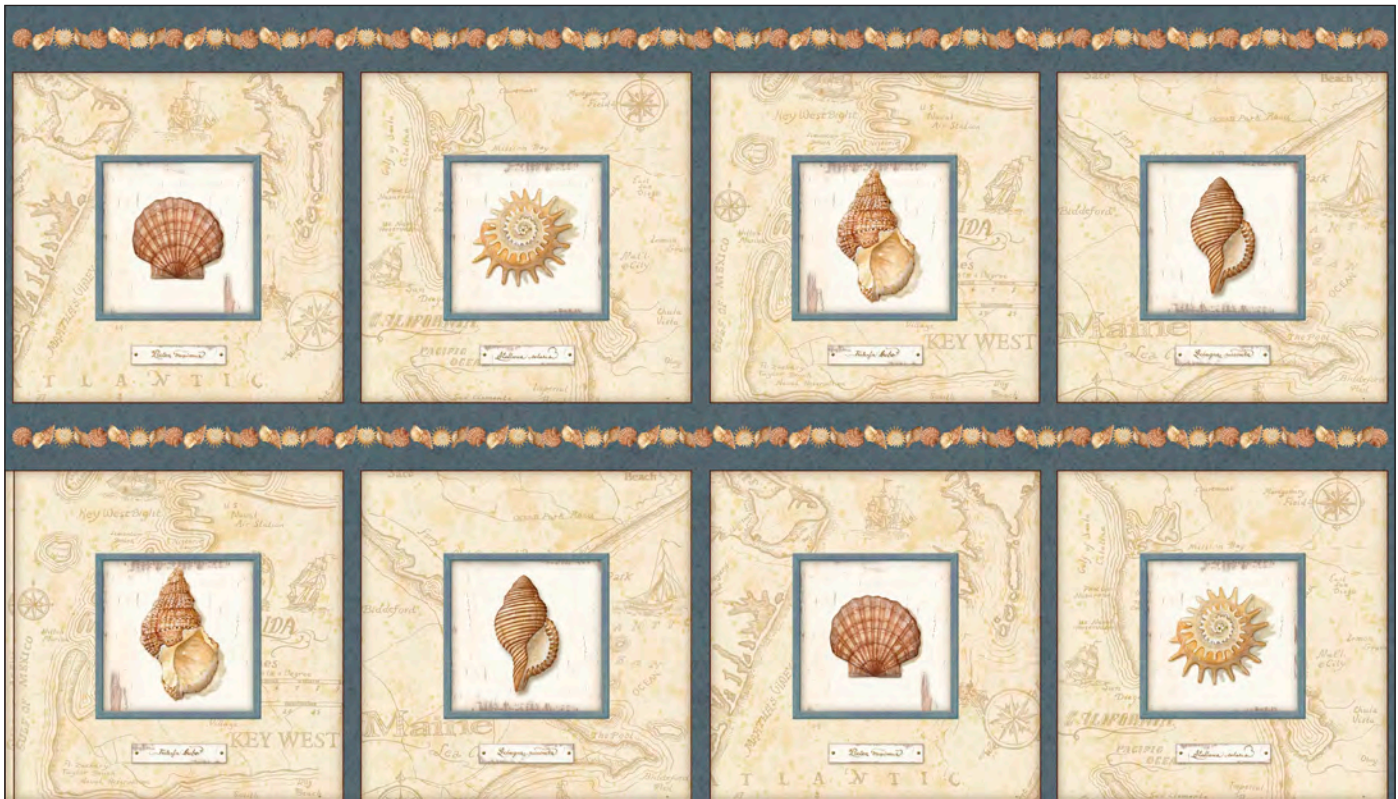

24592 Q (Turquoise)
Under The Sea Scenic
Digitally printed
quiltingtreasures.com

24474 E (Cream)
Shell Picture Patches

24477 B (Dark Blue)
Sailboat Toile

24477 A (Brown)
Sailboat Toile

Approximate Quilt Size: 54" x 68"