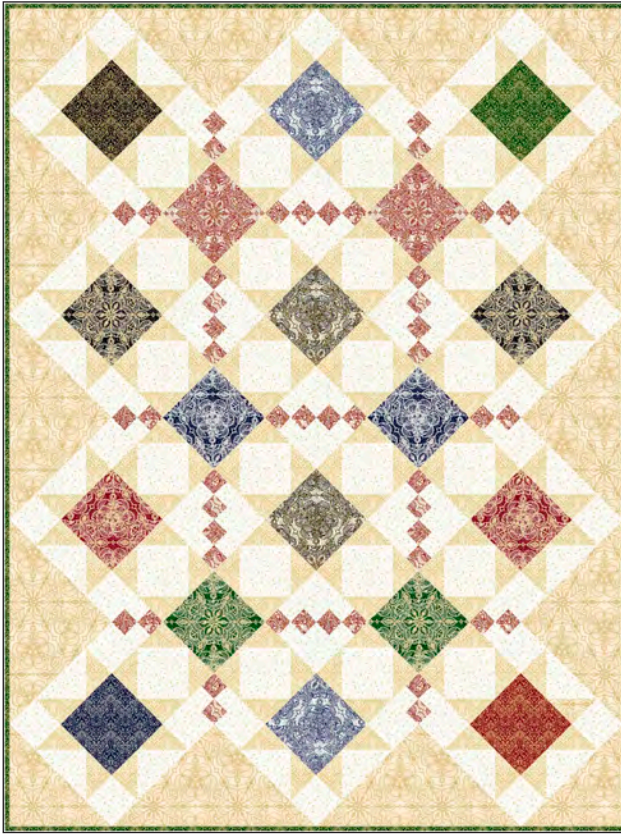

24571 E (Parchment)
Psalms

24568 E (Light Parchment) Angels,
Shown at 25%

24572 B (Chambray)
Doves

24572 E (Parchment)
Doves

Worldwide

All designs have metallic

Approximate Quilt Size: 51" x 68"

24432 E (Cream)
Lace Medallion