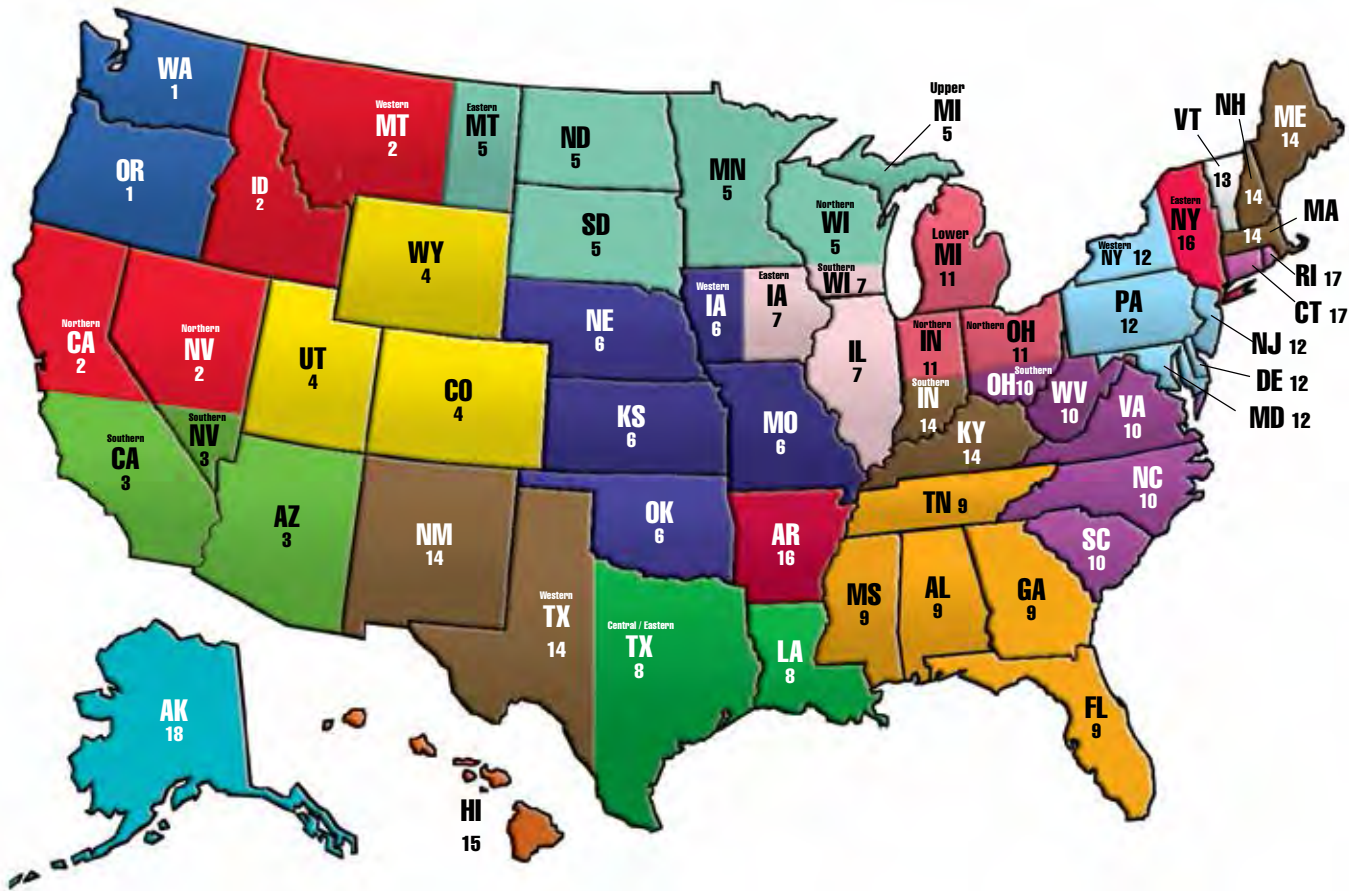

24362 O (Orange) Scrollscapes

24362 Q (Turquoise) Scrollscapes

24362 S (Sun) Scrollscapes

24362 T (Burnt Orange) Scrollscapes

24362 W (Indigo) Scrollscapes

24362 Y (Cobalt) Scrollscapes

Regional Sales Managers