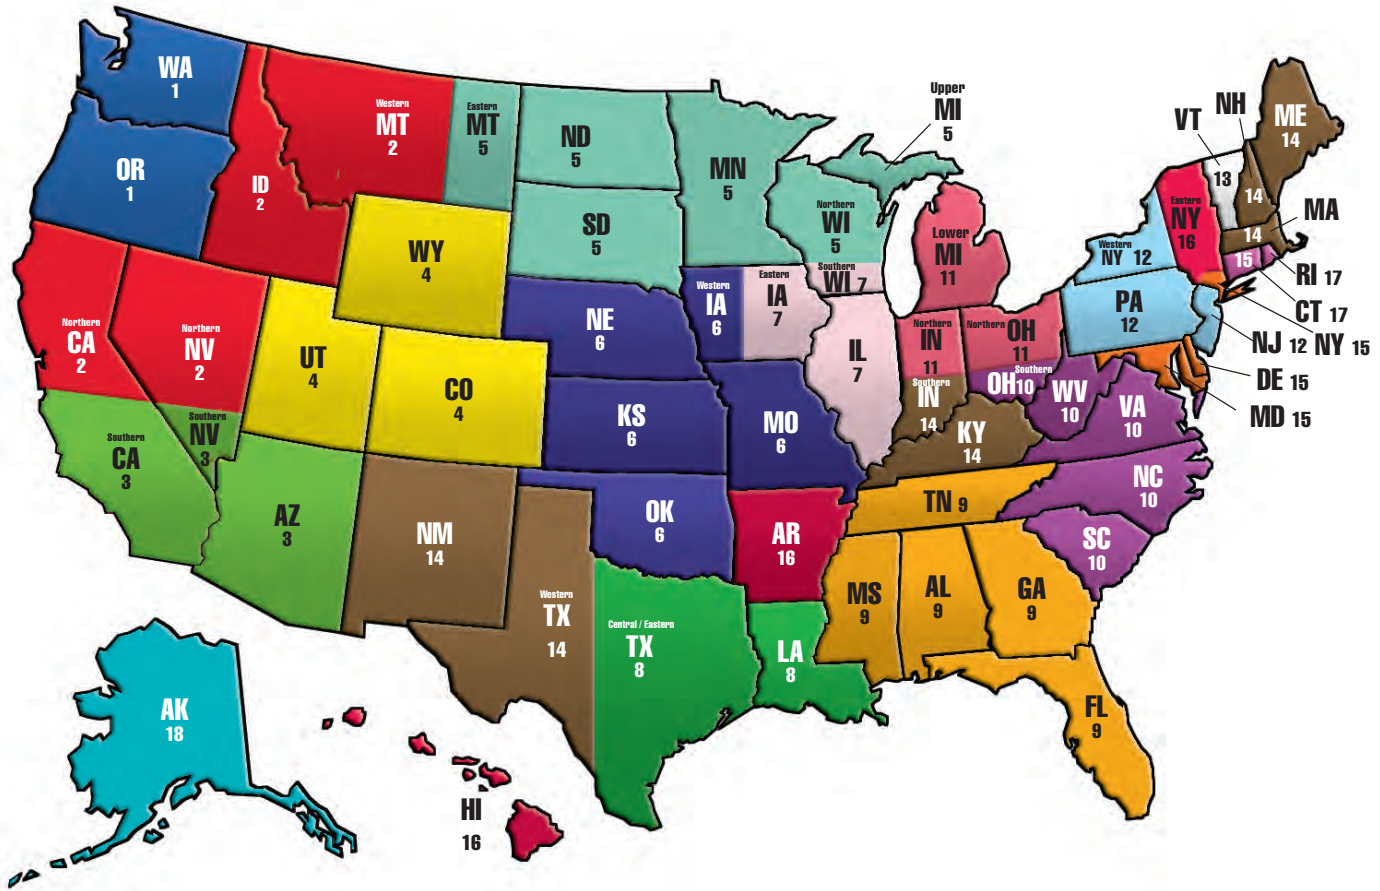

Regional Sales Managers

OR, WA
Regional Sales Manager
Martha Manning-Jurey
Portland, OR
Cell: 904.226.8020
Fax: 800.540.7063
Email: mjurey@cpw.com

Upper MI, MN, Eastern MT, ND, SD, Northern WI
Regional Sales Manager
Greg Davis
Elk River, MN
Cell: 612.600.1384
Fax: 800.540.7063
Email: gdavis@cpw.com

AL, FL, GA, MS, TN
Regional Sales Manager
Mike Flynn
Atlanta, GA
Cell: 205.478.7679
Fax: 800.540.7063
Email: mflynn@cpw.com

VT
Regional Sales Manager
Ken Gamache
Cranston, RI
Cell: 508.948.8119
Fax: 800.540.7063
Email: kgamache@cpw.com

CT, RI
Sales Manager
Anita Pedchenko
Cranston, RI
Phone: 401.275.9460
Fax: 800.540.7063
Email: apedchenko@cpw.com

Northern CA, ID, Western MT, Northern NV
Regional Sales Manager
Ann Haley
San Ramon, CA
Cell: 925.785.8117
Fax: 800.540.7063
Email: ahaley@cpw.com

Western IA, KS, MO, OK, NE
Regional Sales Manager
Coby J. McComas
Lee's Summit, MO
Cell: 816.803.8195
Fax: 800.540.7063
Email: cmccomas@cpw.com

DC, NC, Southern OH, SC, VA, WV
Regional Sales Manager
Larry Lippert
Charlotte, NC
Cell: 704.807.2330
Fax: 800.540.7063
Email: llippert@cpw.com

KY, MA, ME, NH, NM, Southern IN, Western TX
Sales Manager
Mark Rosen
Cranston, RI
Cell: 401.484.0299
Fax: 800.540.7063
Email: mrosen@cpw.com

AK
Regional Sales Manager
Janai Comer
Valdez, Alaska
Cell: 907.831.1055
Fax: 800.540.7063
Email: jcomer@cpw.com

AZ, Southern CA, Southern NV
Regional Sales Manager
Barbara Wing
Hawthorne, CA
Cell: 310.339.4515
Fax: 800.540.7063
Email: bwing@cpw.com

Eastern IA, IL, Southern WI
Regional Sales Manager
Sarah Maylath
Plainfield, IL
Cell: 815.715.9914
Fax: 800.540.7063
Email: smaylath@cpw.com

Northern IN, Lower MI, Northern OH
Regional Sales Manager
Jayne Clark
Danville, IN
Cell: 317.509.1312
Fax: 800.540.7063
Email: jclark@cpw.com

DE, MD, NY*
Sales Manager
Fred Benanti
New York, NY
Cell: 516.641.7911
Fax: 800.540.7063
Email: fbenanti@cpw.com
*Long Island and the 5 boroughs & south of Rt. 287

CO, UT, WY
Regional Sales Manager
Debra Coffman
Denver, CO
Cell: 303.907.8624
Fax: 800.540.7063
Email: dcoffman@cpw.com

LA, Central / Eastern TX
Regional Sales Manager
Tammie Randle
Bedford, TX
Cell: 817.946.2975
Fax: 800.540.7063
Email: trandle@cpw.com

NJ, Western NY*, PA
Regional Sales Manager
Kevin Driscoll
Aberdeen, NJ
Cell: 732.310.0145
Fax: 800.540.7063
Email: kdriscoll@cpw.com
* defined as West of Rt 81

AR, HI, Eastern NY*
Sales Manager
Jesus Montero
New York, NY
Cell: 347.968.4427
Fax: 800.540.7063
Email: jmontero@cpw.com
*defined as east of Rt.81 & north of Rt. 287