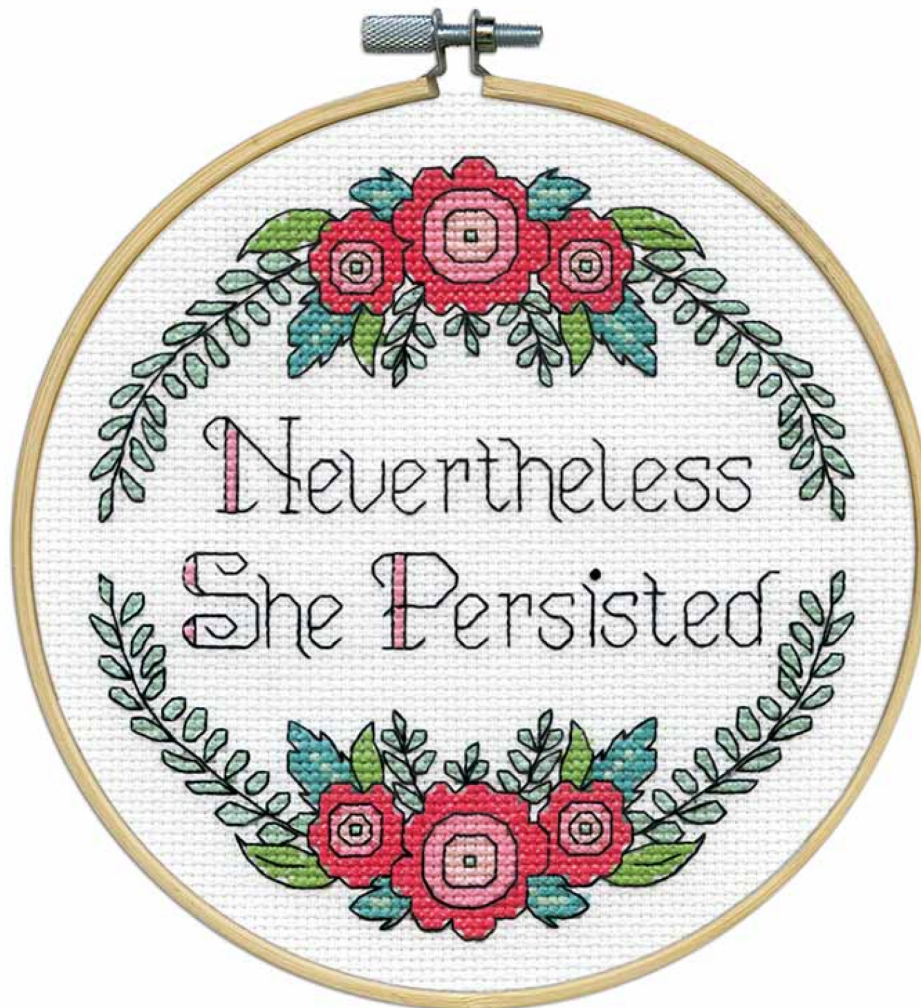

70 Orville Drive, Suite 1, Bohemia, NY 11716
t. (631) 244-5749 f. (631) 244-6138

SKU	Title	Finished Size	Craft Type
7038	Persist	8" Round	Counted Cross Stitch Kit

Kit Contents:

100% Cotton #11 White Aida
100% Cotton Embroidery Floss
Also Includes 8" Embroidery Hoop,
Needle, Chart & Illustrated
Instructions

Packaging Details:

UPC: 0-21465-07038-4
Package Size: 9 x 12"
Unit Weight (pounds): 0.25

Ship Date

Summer 2021

Case Pack: 48 Each
Case Size: 9 x 20 x 12 @ 13 lbs