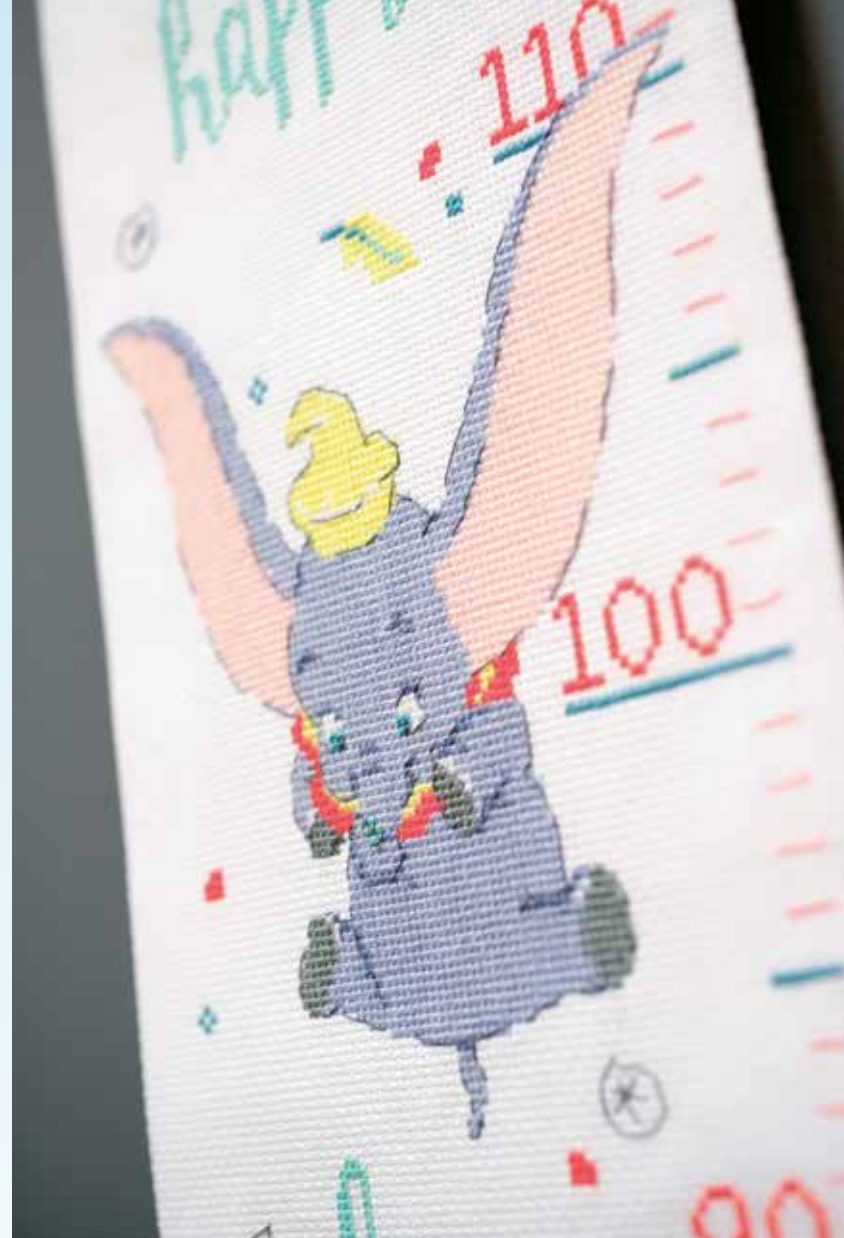

PN-0175282
ca. 22 x 22 cm - 8,8" x 8,8"
Diamond area:

© Disney. www.disney.com/frozen

PN-0169802

PN-0172099

ca. 40 x 40 cm - 16" x 16"

PN-0175268
ca. Ø 55 cm - 22"

Disney

PN-0170509 *

ca. 18 x 70 cm
7,2" x 28"
blauw - bleu - blue - Blau

PN-0009821

(wooden rod)
ca. 27 cm - 10,8"

... the kit contains
cm & inches ...

PN-0178436 *

ca. 18 x 70 cm
7,2" x 28"

PN-0009821

(wooden rod)
ca. 27 cm - 10,8"