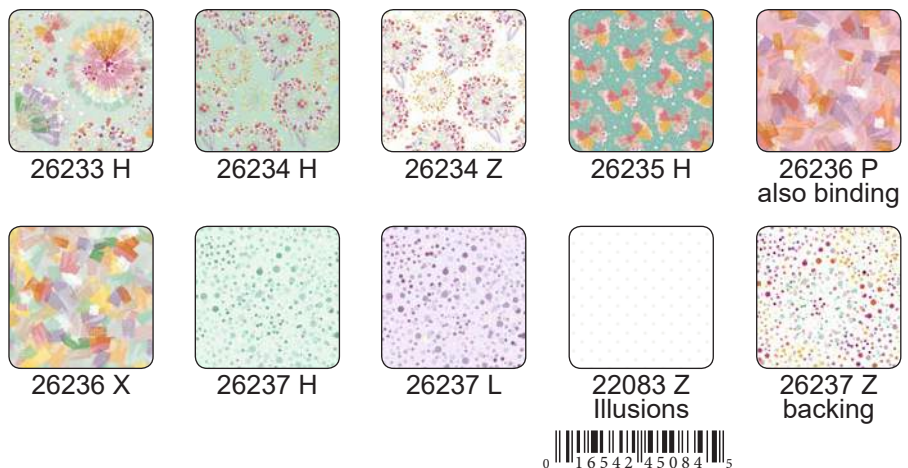

# Soiree

Designed by: Wives of Whitewood  
Approximate Size: 6 ½" x 12" x 2"

Designed by: Wendy Sheppard  
Approximate Size: 61" x 73"

KIT CALCULATIONS		
Confetti Blossoms Quilt		12 KITS
Size: 61" x 73" SKU: P3584 ALL 	YARDS	BOLTS
26233 H	1 1/8	1
26234 H	3/8	1
26234 Z	1 1/2	2
26235 H	3/8	1
26236 P (also binding)	1	1
26236 X	1/2	1
26237 H	1/4	1
26237 L	1/8	1
*22083 Z	1 5/8	2
26237 Z (backing)	4 1/2	4
<i>Number of bolts is based on continuous cuts</i>		
<b>*Illusions based on 12-yard bolts</b>		