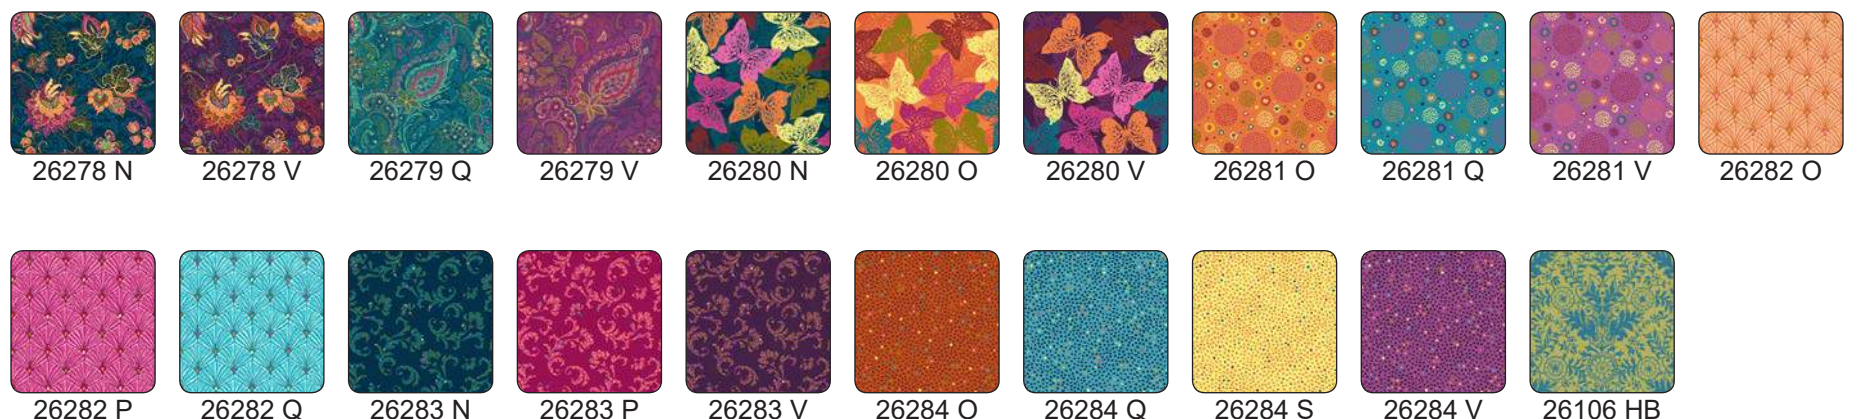

Patterns may be ordered directly from:
Cozy Quilt Designs
orders@cozyquilt.com • 619 760 1516

Patterns may also be ordered from these distributors:
Checker, Brewer, EE Schenck, United Notions,
Petersen Arne, Quiltsource Canada

Pattern Name: Curvaceous
Pattern Number: CQD01048

Retail Price: $9.00

Custom pattern covers are not available.

KIT CALCULATIONS		
Curvaceous	YARDS	12 KITS
69" x 93"		BOLTS
UPC is for fabric only, Does not include pattern		
P3598 ALL		
26278 N	1½	2
26278 V	1 FQ	1
26279 Q	1 FQ	1
26279 V	1 FQ	1
26280 N	1 FQ	1
26280 O	1 FQ	1
26280 V	1 FQ	1
26281 O	1 FQ	1
26281 Q	2 FQs	1
26281 V	2 FQs	1
26282 O	⅝	1
26282 P	1 FQ	1
26282 Q	1 FQ	1
26283 N	⅞	1
26283 P	2 FQs	1
26283 V	⅞	1
26284 O	2 FQs	1
26284 Q	⅞	1
26284 S	1 FQ	1
26284 V	1⅓	2
26106 HB	2 FQs	1

** Binding requires ⅔ yard and backing requires 5 ⅓ yards. These are not shown and should be added, if desired.

Designed by: Cozy Quilt Designs
Approximate Size: 69" x 93"