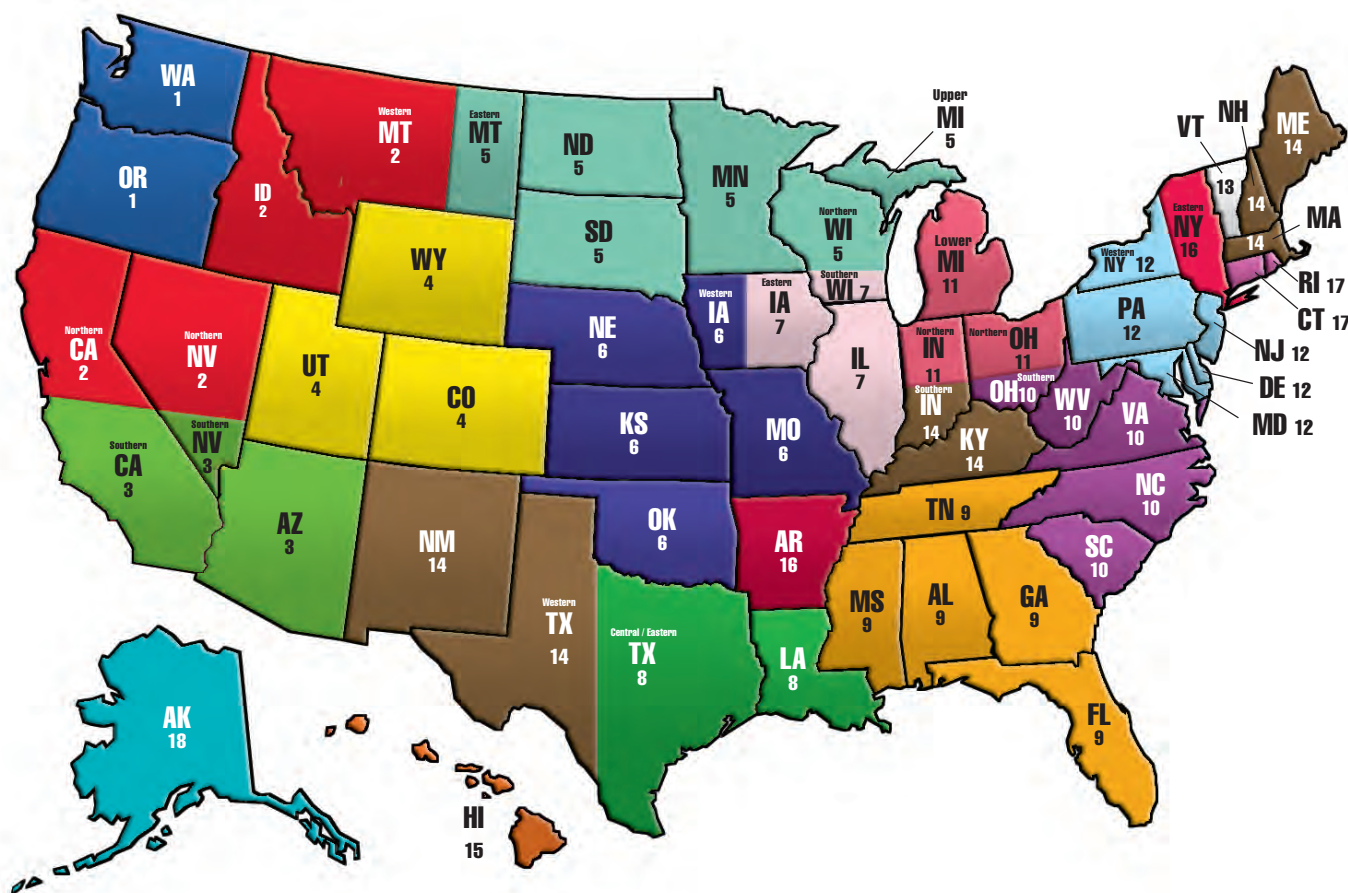

Log on to quiltingtreasures.com or inkandarrows.com now to request an account.

Like Us On...

Regional Sales Managers

OR, WA 1

Regional Sales Manager
Martha Manning-Jurey
 Portland, OR
 Cell: 904.226.8020
 Fax: 800.540.7063
 Email: mjurey@cpw.com