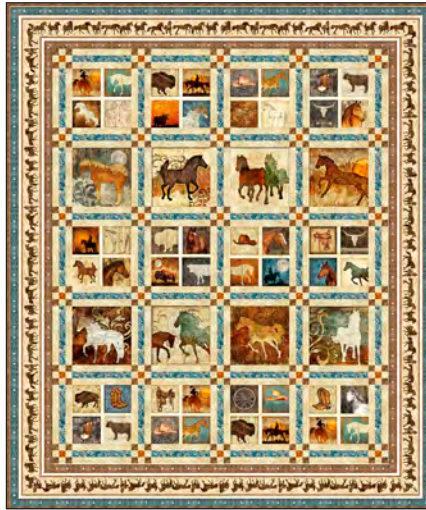

Squares measure approximately 9"

Bristol

78½" x 89"

Unbridled*

65" x 77"

Fairfield*

56" x 68"

Arabesque*

60½" x 77½"

Lydia

78" x 89"

Sun-kissed*

58" x 74"

Seaside*

55" x 73"

Pecking Order