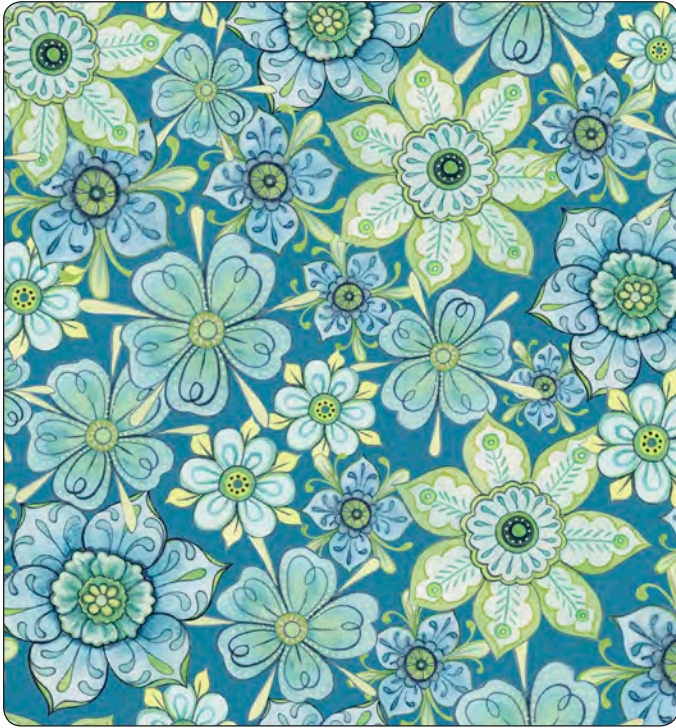

LYDIA

Orders in by May 15th will ship mid August

Worldwide

24629 Q (Teal) Packed Floral