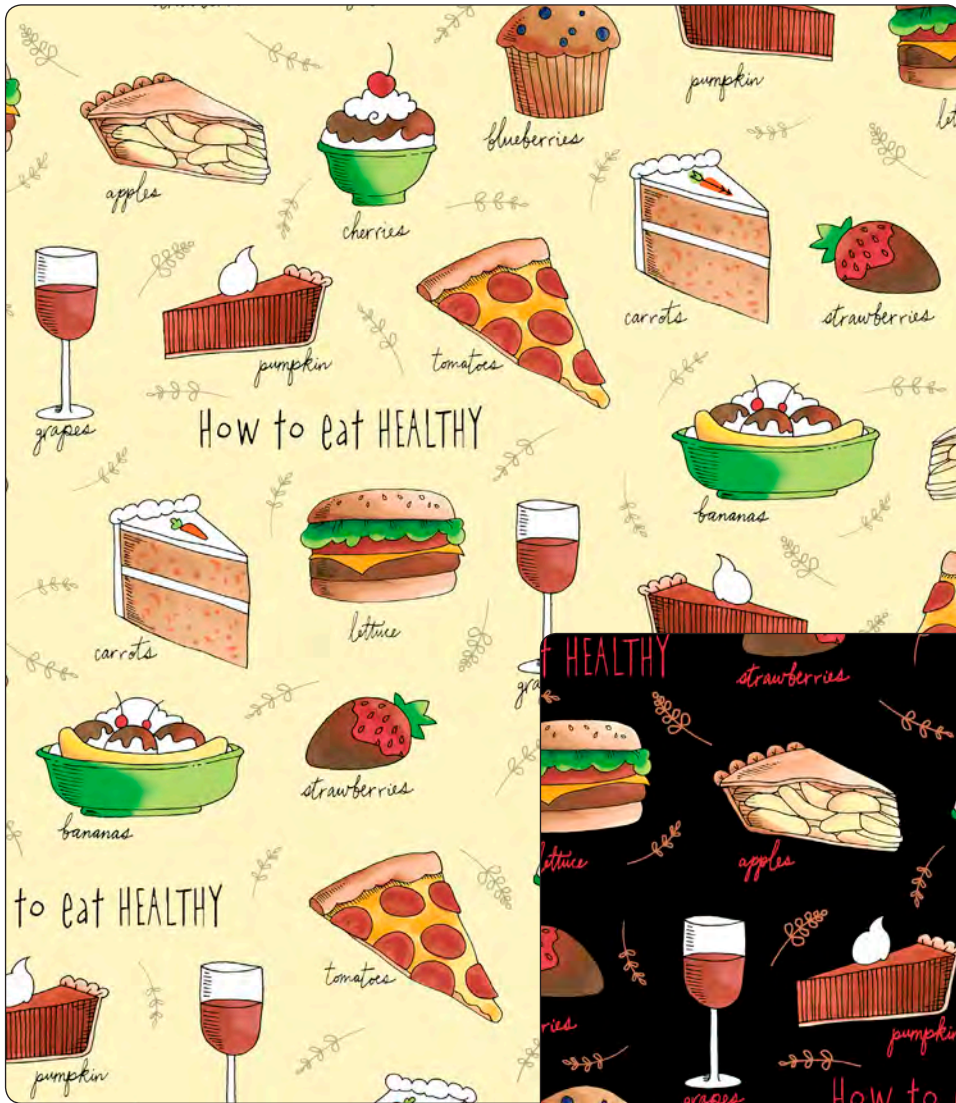

24736 J (Black)
Musical Notes

24736 Z (White)
Musical Notes

Orders in by May 15th will ship mid August

Worldwide

24787 S (Light Yellow)
How To Eat Healthy Toss

24789 J (Black)
Healthy Eats Line Drawing

24787 J (Black)
How To Eat Healthy Toss