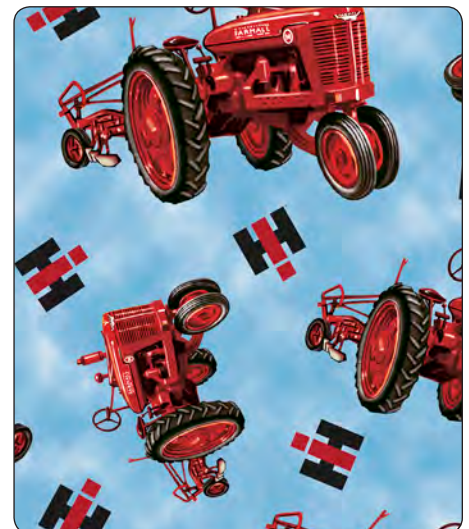

24711 A (Brown)
Tossed Tractors

24711 B (Blue)
Tossed Tractors

Orders in by May 15th will ship mid August

Worldwide

24627 E (Ivory)
Jacobean Floral

24628 H (Light Celadon)
Damask Floral

24628 Q (Teal)
Damask Floral