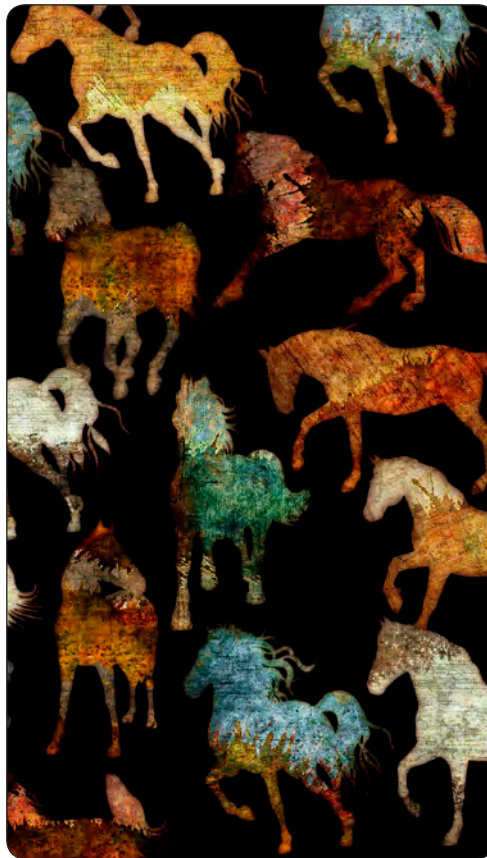

24691 J (Black)
Horses, Shown at 25%