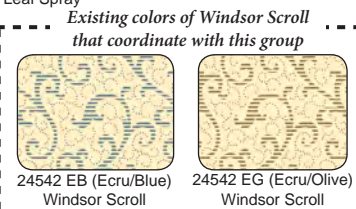

24641 M (Wine)
Calico Floral

24643 H (Light Ivy)
Leaf Spray

24643 R (Brick)
Leaf Spray

24643 E (Ecru)
Leaf Spray

24640 S (Gold)
Decorative
Stripe

24643 S (Amber)
Leaf Spray

24643 W (Dark Blue)
Leaf Spray

Existing colors of Windsor Scroll
that coordinate with this group