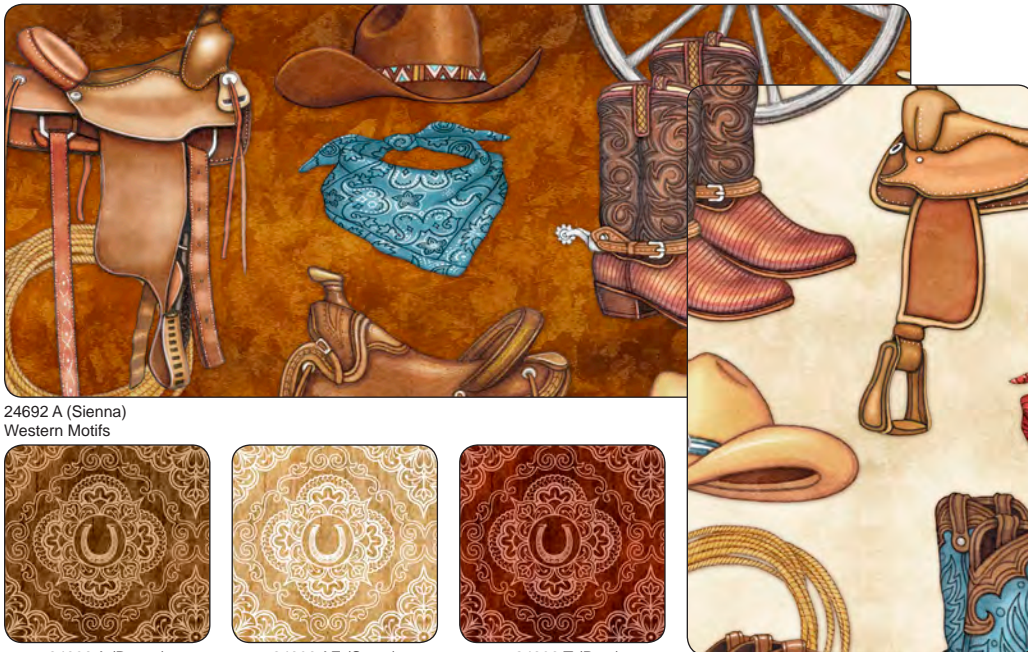

24696 A (Brown)
Horseshoe Medallions

24696 AE (Straw)
Horseshoe Medallions

24696 T (Rust)
Horseshoe Medallions

24692 E (Cream) Western Motifs