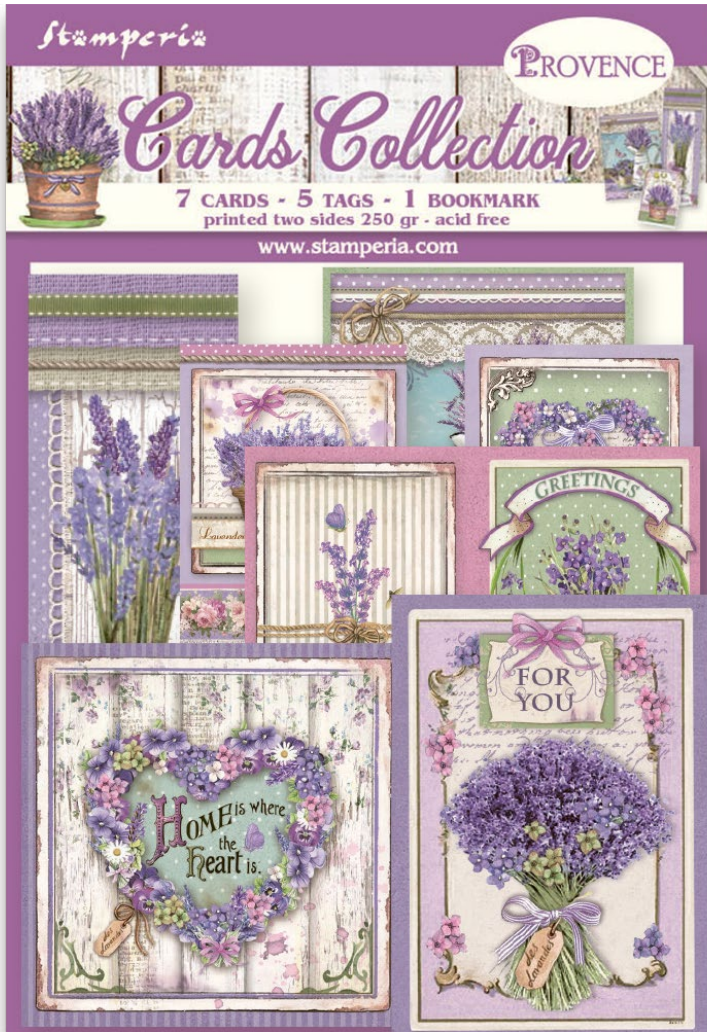

SBCARD11

CARD 11.3X16.2 CM

CARD 11.3X16.2 CM

CARD 11.3X16.2 CM

CARD 11.5X16.4 CM

BOOKMARK
5.7X18.5 CM

FOLDED CARD 16.4X11.5 CM

TAG 6.1X9.2 CM