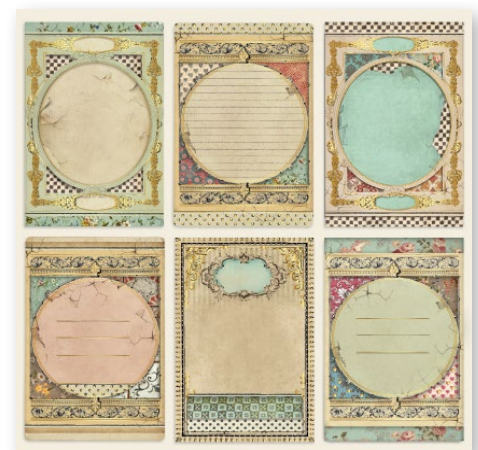

## Chipboard

Adhesive Die Cuts  
cm 15x30

DFLCB12G

EXTRA LARGE

**SBBXLB08G**

Block 22 Sheets  
Single face  
cm 30.5x30.5 (12"x12")

Alice Gold edition is a tribute to Alice. The chipboard are printed with gold. In the Scrapbooking pad, 6 pages, including the cover, are printed in gold to underline frames and details. Very suitable for card making.