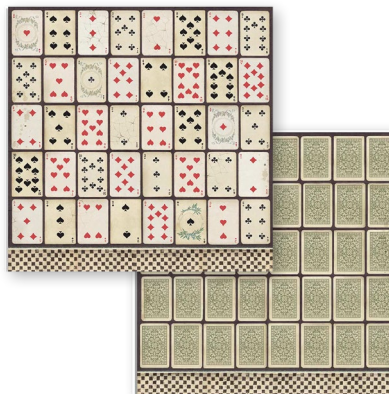

## Alice in Wonderland

**NEW**

EXTRA SMALL

**SBBXS03**

Block 10 Sheets  
Double face  
cm 15.24x15.24 (6"x6")

SMALL

**SBBS01**

Block 10 Sheets  
Double face  
cm 20.3x20.3 (8"x8")

LARGE

**SBBL52**

Block 10 Sheets  
Double face  
cm 30.5x30.5 (12"x12")

SBB582

SBB584

SBB583