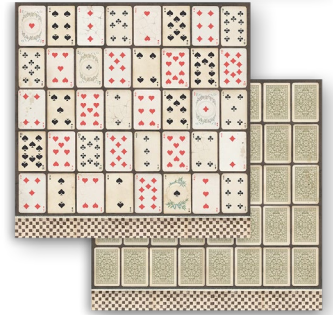

# Scrapbooking pad

Alice in Wonderland and Through the looking glass

EXTRA LARGE

SBBXL12

22 Sheets

Double face

cm 30.5x30.5 (12"x12")

# Scrapbooking pad