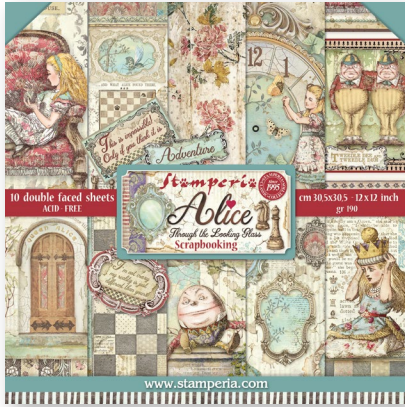

# Scrapbooking pad

EXTRA SMALL

**SBBXS02**

Block 10 Sheets  
Double face  
cm 15.24x15.24 (6"x6")

NEW

SMALL

**SBBS42**

Block 10 Sheets  
Double face  
cm 20.3x20.3 (8"x8")

LARGE

**SBBL93**

Block 10 Sheets  
Double face  
cm 30.5x30.5 (12"x12")

LOOSE

**SBB**

6 Sheets  
Double face  
cm 30.5x30.5 (12"x12")

SBB815

SBB820

# Scrapbooking pad

Alice in Wonderland and Through the looking glass

EXTRA LARGE

SBBXL12

22 Sheets

Double face

cm 30.5x30.5 (12"x12")

## Alice in Wonderland

**NEW**

EXTRA SMALL

**SBBXS03**

Block 10 Sheets  
Double face  
cm 15.24x15.24 (6"x6")

SMALL

**SBBS01**

Block 10 Sheets  
Double face  
cm 20.3x20.3 (8"x8")