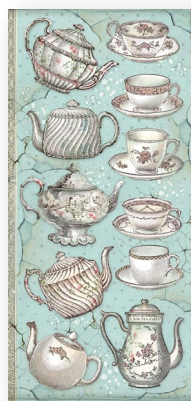

DISCOVER PREVIEW ON YOUTUBE

Alice's story have a continuation with many new characters and new items by Stamperia. Besides the cards we find the chess and Alice herself will become Queen.

NEW
COLLECTABLES

SBBV10
12 pages
Double side printed
cm 15x30,5 (6"x12")