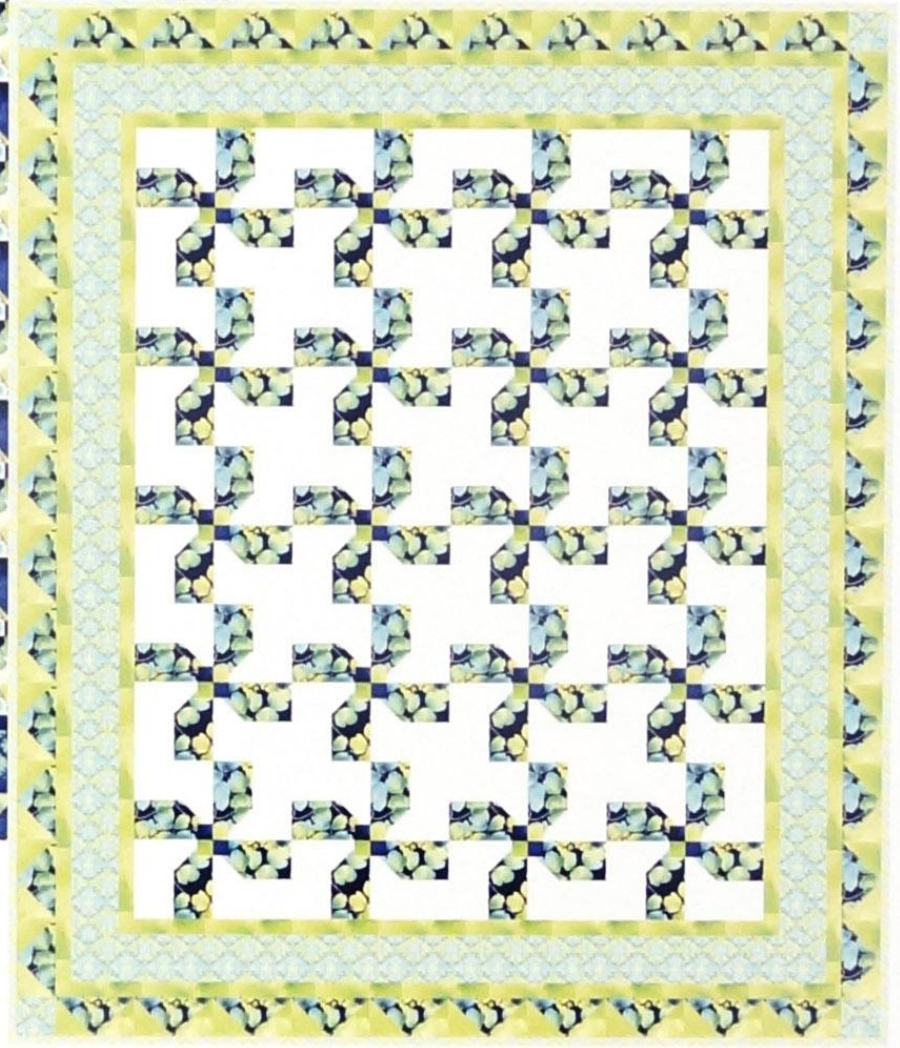

## Life of the Party

Quilt Designed by Creative Sewlutions  
57" x 92"

# CRAFTSMAN

Pine Tree  
Country Quilts   
PineTreeCountryQuilts.com

Quilt Designed by Sue Harvey & Sandy Boobar of Pine Tree Country Quilts  
59" x 71"

*Floral Fan Colorway #1*

*Floral Fan Colorway #2*

Quilt Designed by Jennifer Fulton of The Inquiring Quilter  
55" x 65"

# Fanfare

Kate Follows

Approximate Quilt Size: 60" x 72"  
Designed by: Wendy Sheppard

## Glory on the Gridiron

Quilt Designed by Jennifer Fulton of The Inquiring Quilter  
60" x 68"

← INK & ARROW →  
FABRICS

Jelena Gallo