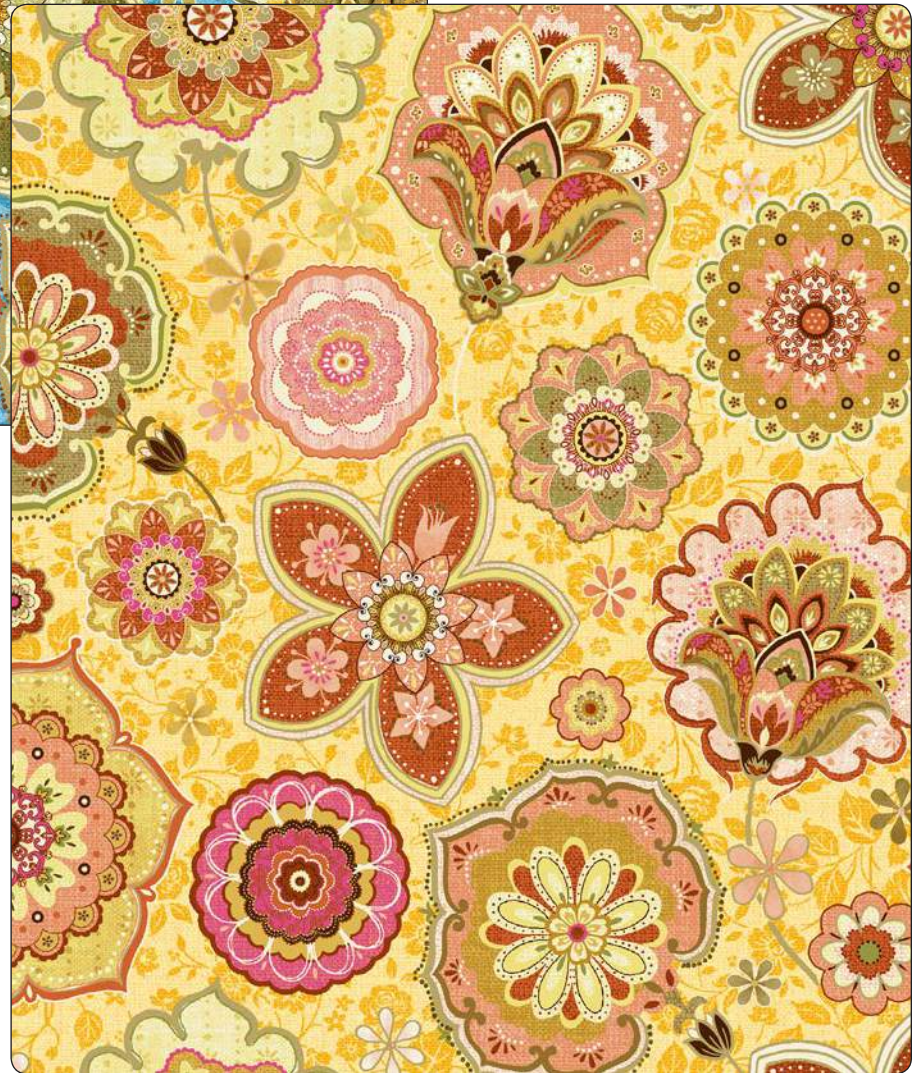

# Willow

Orders in by May 15th will ship mid August

Worldwide

26121 B (Blue)  
Jacobean Floral

26122 S (Dark Gold)  
Butterflies

26122 B (Dark Blue)  
Butterflies

26121 S (Light Gold)  
Jacobean Floral