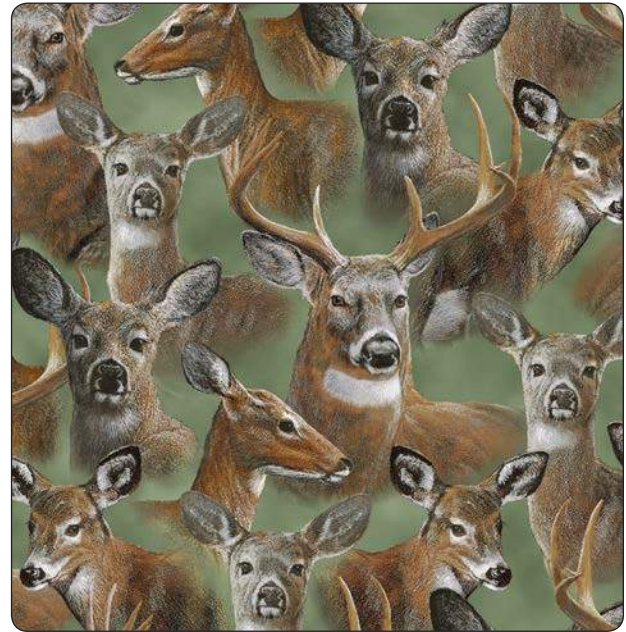

# IN THE WOODS

Orders in by May 15th will ship mid August

Worldwide

26045 K (Gray) In The Woods Panel,  
Full repeat shown measures approximately 24" x 44"

26046 G (Green)  
Packed Deer

26046 K (Gray)  
Packed Deer