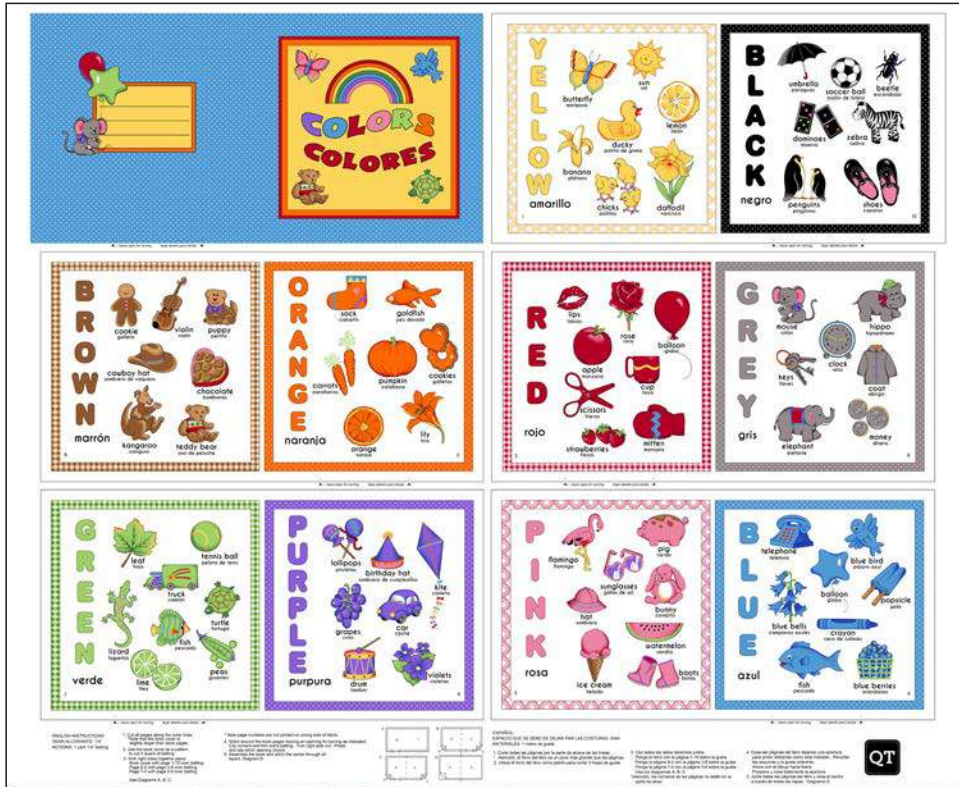

26168 X (Multi) Colors Book Panel,
Full repeat shown measures approximately 36" x 44"