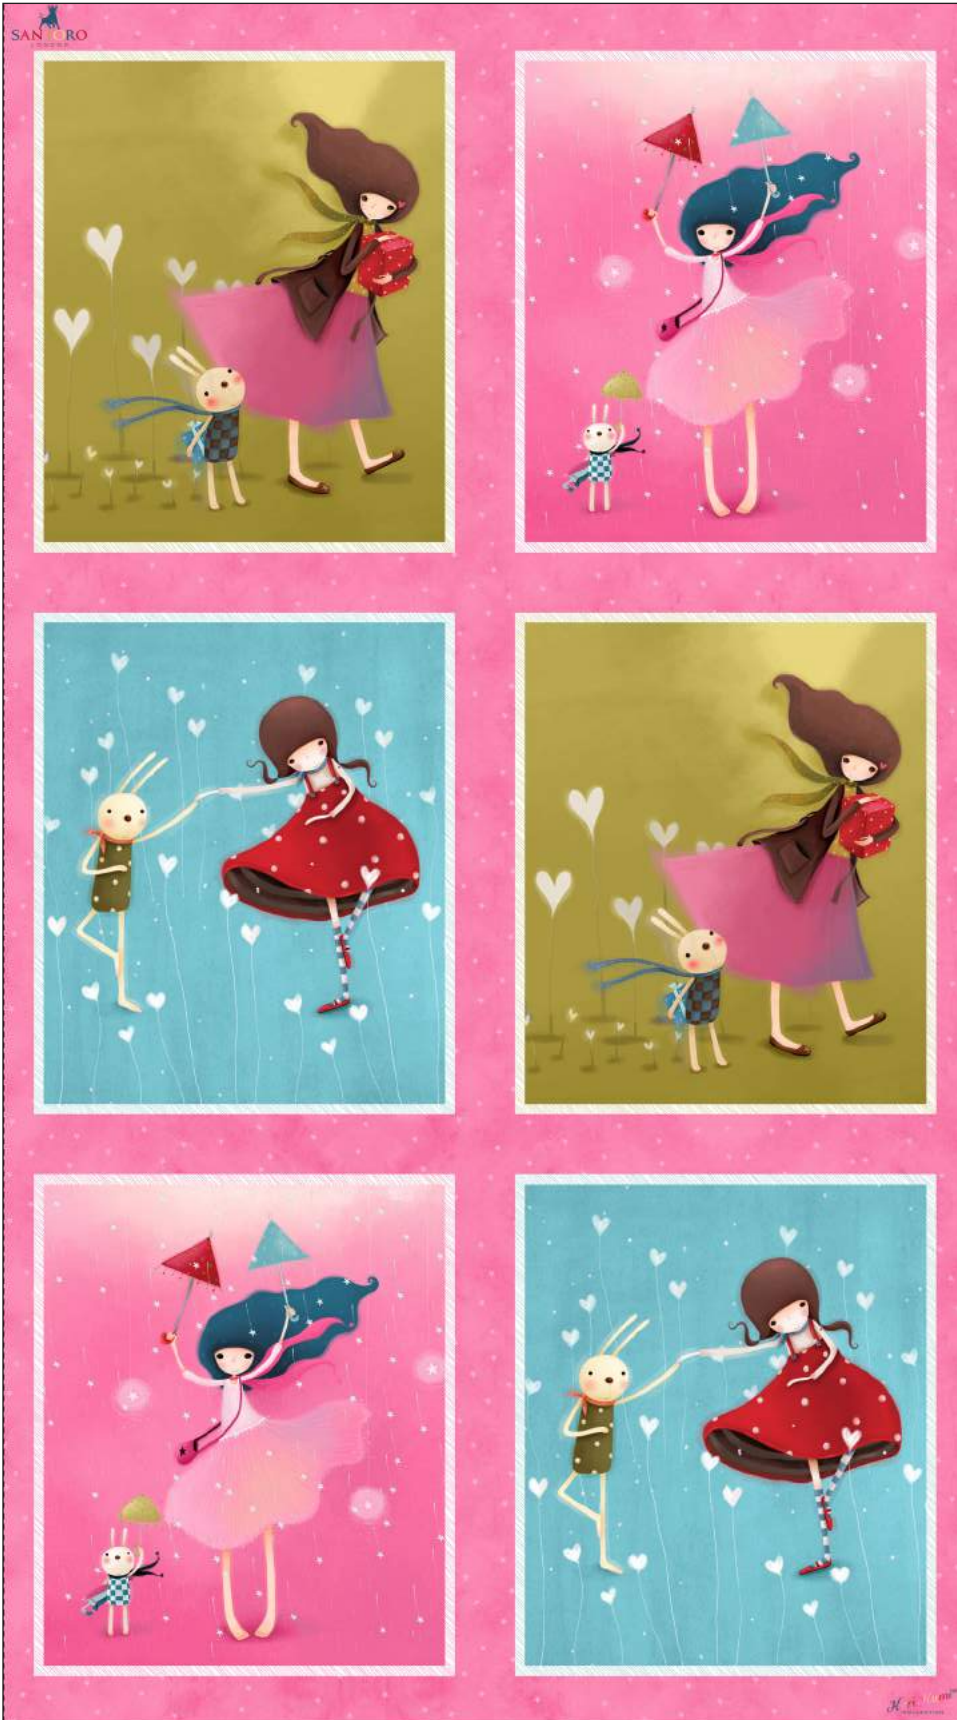

26027 X (Multi) Girl Picture Patch Panel,
Full repeat shown measures approximately 24" x 44"

Worldwide