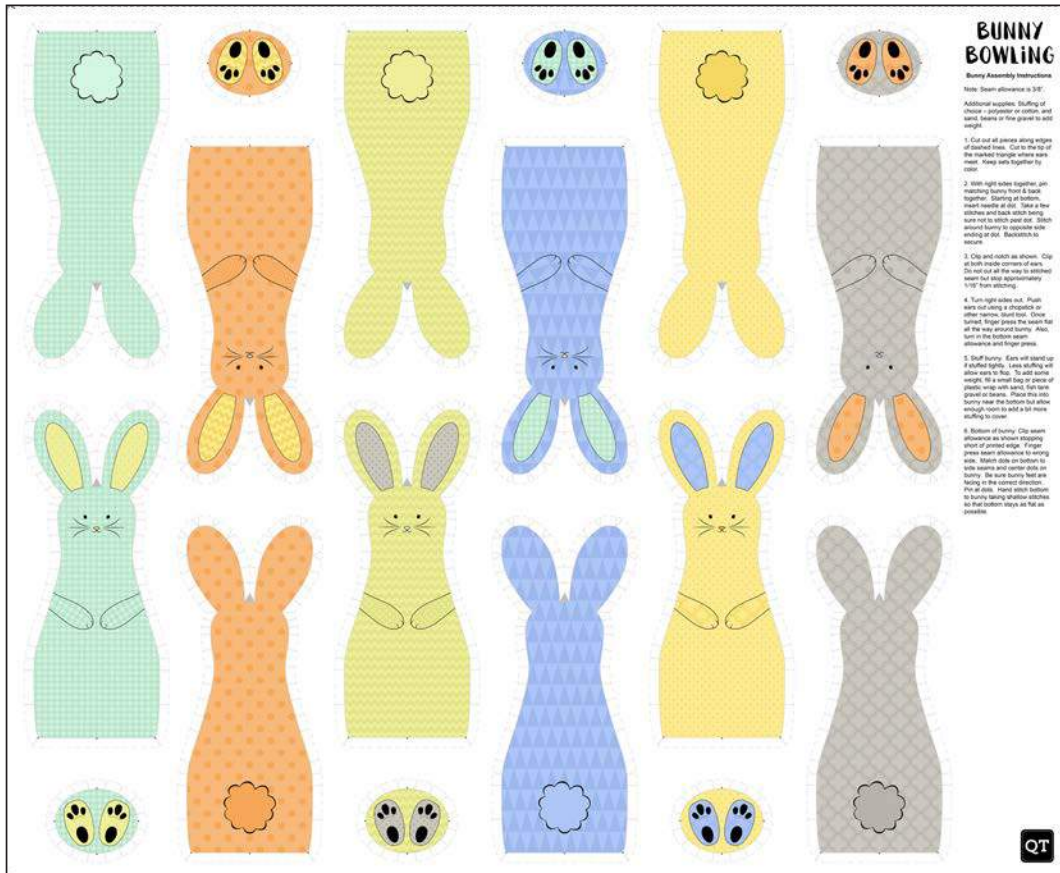

Worldwide

BUNNY BOWLING

Bunny Assembly Instructions

26167 X (Multi) Bunny Bowling Craft Panel,
Full repeat shown measures approximately 36" x 44"