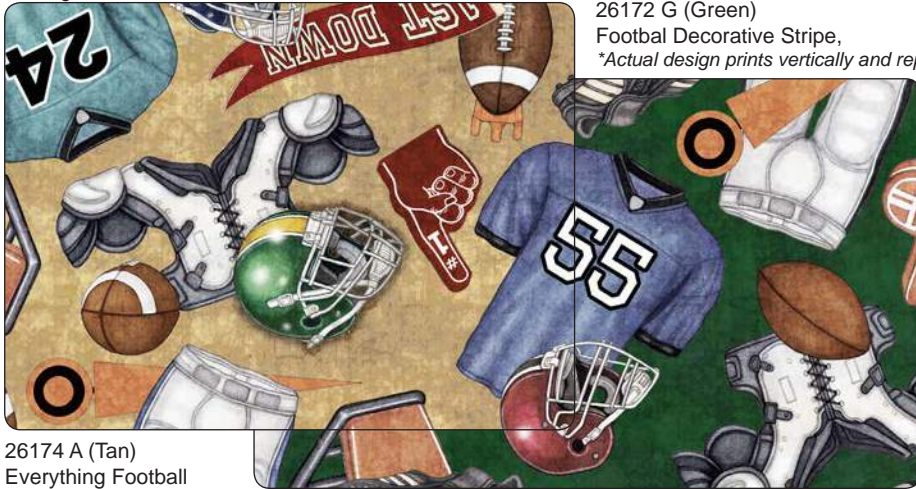

26174 A (Tan)
Everything Football

26174 G (Green)
Everything Football