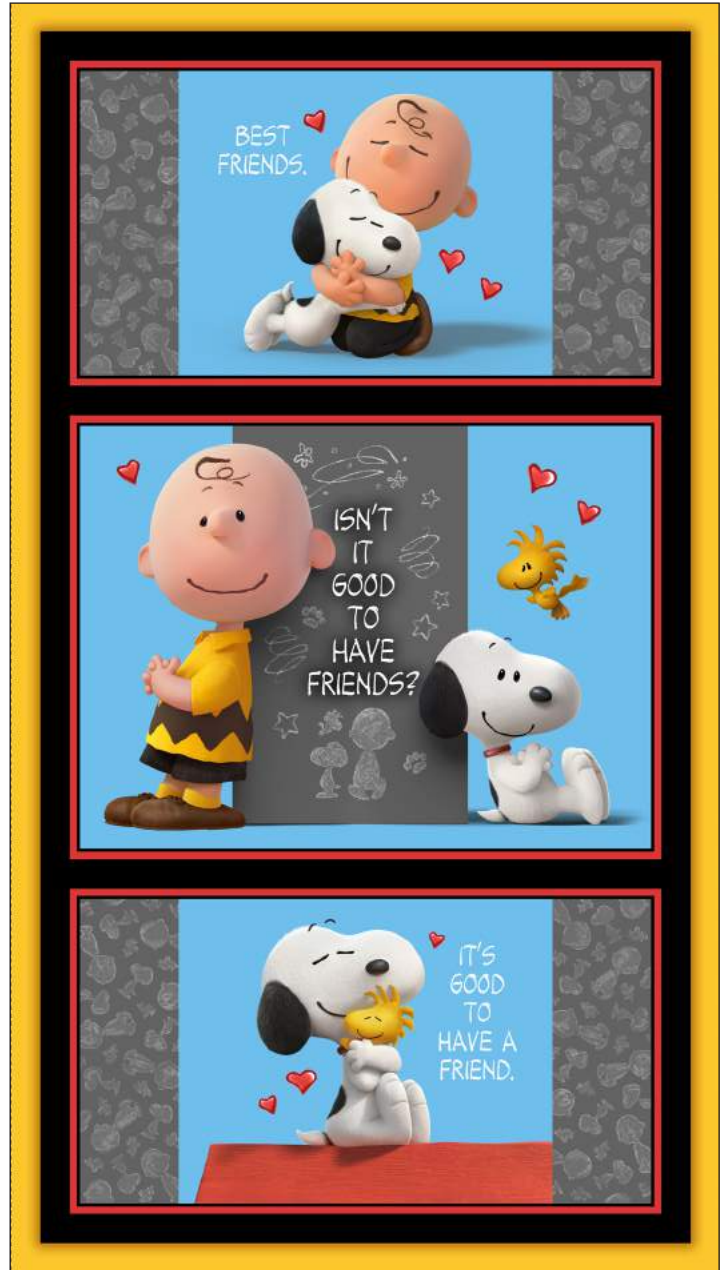

26186 X (Multi) Good Friends Panel,
Full repeat shown measures approximately 24" x 44"