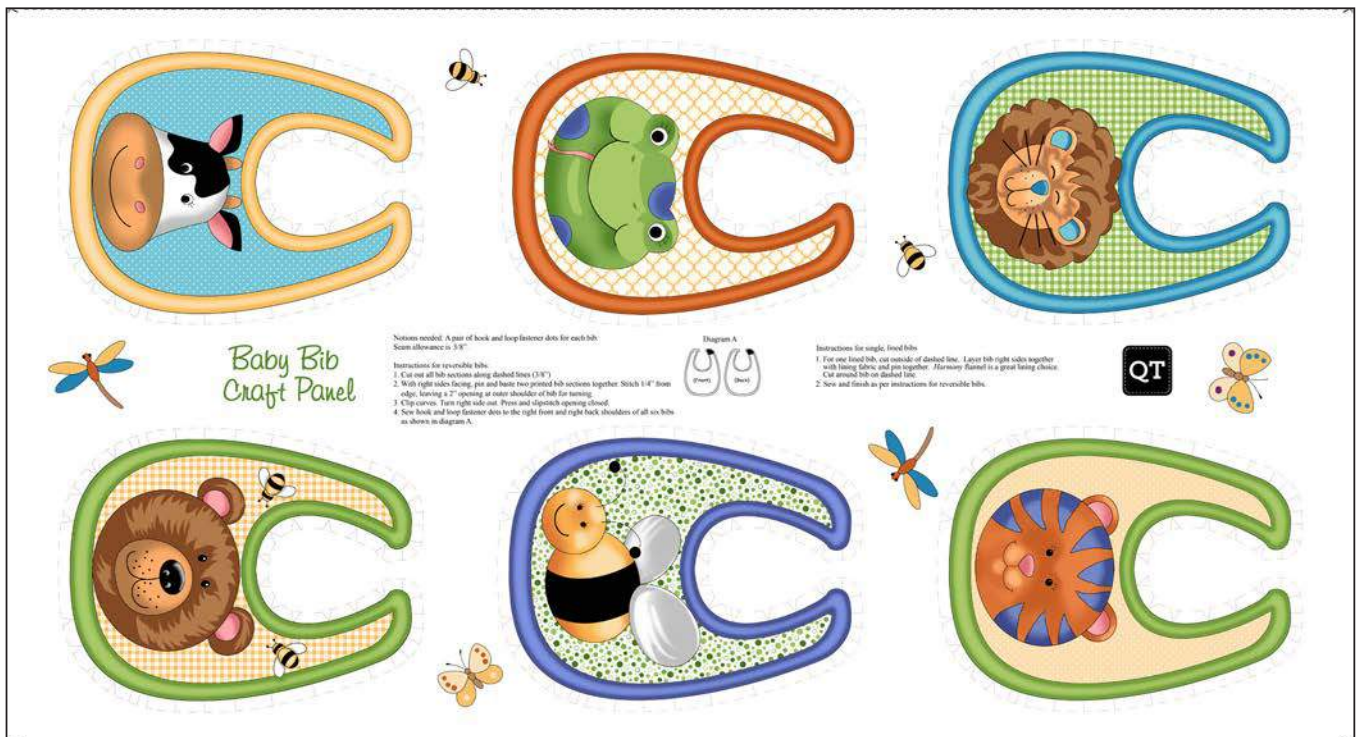

26170 X (Multi) Animal Bib Panel, Full repeat shown measures approximately 24" x 44"