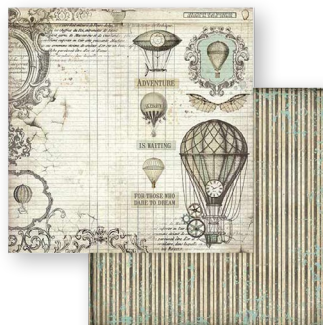

Scrapbooking

SBBL53

Block 10 Sheets
Double face
cm 30.5x30.5 (12"x12")

NEW

SBBS30

Block 10 Sheets
Double face
cm 20.3x20.3 (8"x8")

SBB

6 Sheets
Double face
cm 30.5x30.5 (12"x12")

SBB599