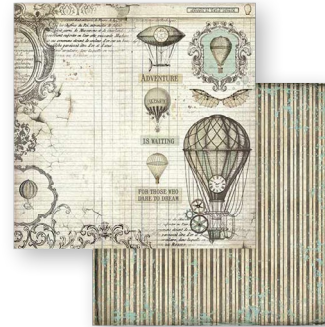

# Voyage Fantastique

DISCOVER PREVIEW ON YOUTUBE

NEW

COLLECTABLES

**SBBV03**

12 pages  
Double side printed  
cm 15x30,5 (6"x12")

Voyages Fantastiques represents a classic for Stamperia. We have added some popular items to the Collections. Die Cuts, Chipboards small paper pads and many more.

## SBBL53

Block 10 Sheets  
Double face  
cm 30.5x30.5 (12"x12")

NEW

## SBBS30

Block 10 Sheets  
Double face  
cm 20.3x20.3 (8"x8")