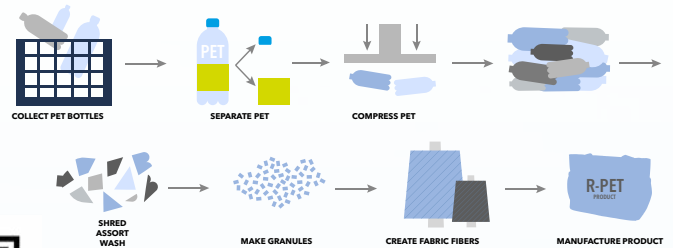

with high-quality thermal lining and insulated, waterproof 2-way zipper

2 outer pockets (for example for an umbrella + bottle)

front pocket with clip fastener

loop to attach to trolley

More information about rPET at: rpet.troika.de/en/