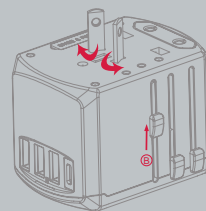

TROIKA WORLD TRAVEL ADAPTER | TRA45/BK

Travel adapter set consisting of: universal socket adapter, 3 in 1 charging cable and storage case, adapter suitable for all common sockets worldwide, plug contacts can be selected by region (USA/AUS/CHN/UK/GER/EU), 3 USB and 1 USB type C connection for simultaneous charging of up to 4 electronic devices, multiple safety certification: CE, FC, RoHS, charging voltage: 3A type C-, 2.4A USB socket, built-in 8 amp fuse + spare fuse included, with the adapter, charging cable: USB/USB-C to Micro-USB/Lightning/Type C, textile-covered cable, 26 cm long, case with mesh compartment (interior), ABS plastic, metal, nylon, matt, black/grey

Design: TROIKA Design Werkstatt

73 x 55 x 52 mm, 255 g

Packing Unit: 4

Organised on-the-go.