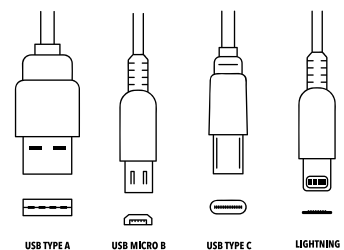

wide top loading opening
for a better overview:
15 slit pockets

2 outer compartments
1 opening for charging cable

Everything under control.

TOPLADER is the accessories bag that brings order to your digital life. Cables, adapters, earphones, power banks and much more can be neatly accommodated in 15 pockets, a zip compartment and two outer compartments. The three-sided all-round zip closure ensures the best view from above - you can hardly get a better overview. With a removable and adjustable shoulder strap, side handles and a small pass-through hatch for your data or charging cable.

detachable, adjustable shoulder strap

TOPLADER | CBO33/GY

Cable organizer for electronic accessories with side handles, large main compartment, wide top loader opening for a better overview: 15 slit pockets, elastic straps + additional zip pocket, 4 pen loops, 2 outer compartments, 1 x with opening for charging cable, detachable, adjustable shoulder strap, polyester, anthracite/black

Design: TROIKA Design Werkstatt

250 x 140 x 110 mm, 325 g

Packing Unit: 4

4 024023 037580

TROIKA DREIZACK | CBL30/GY

Charging cable 3 in 1 - for simultaneous charging of up to 3 devices via USB, USB / USB-C to Micro-USB / Lightning / USB-C, textile-coated cable, 1m long, suitable for fast charging (up to approx. 5V / 2.5A), 22 AWG, metal, nylon, matt, grey

Design: TROIKA Design Werkstatt

1000 x 16 x 5 mm, 32 g

Packing Unit: 6

4 024023 037665