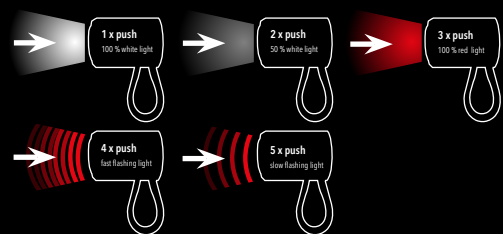

charging cable (Micro-USB to USB) incl.
Charging indicator LED (red = charging / green = completely charged)