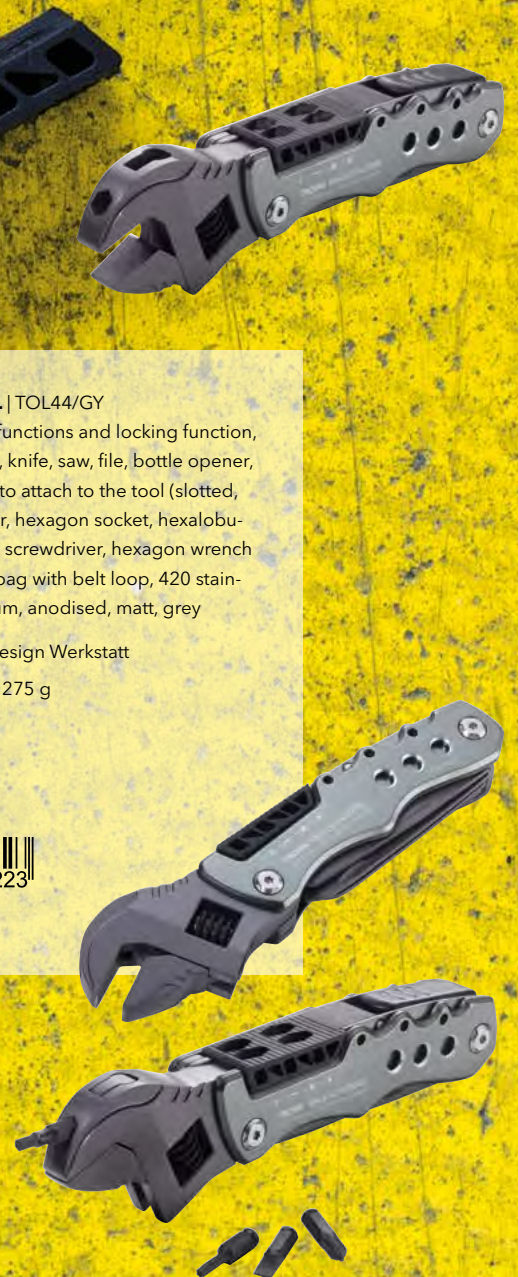

MAULSCHLÜSSEL | TOL44/GY

Multi-tool with 12 functions and locking function, adjustable wrench, knife, saw, file, bottle opener, can opener, 4 bits to attach to the tool (slotted, Phillips screwdriver, hexagon socket, hexalobular), wide flat-head screwdriver, hexagon wrench (4 sizes), in Nylon bag with belt loop, 420 stainless steel, aluminium, anodised, matt, grey

Design: TROIKA Design Werkstatt

152 x 40 x 20 mm, 275 g

Packing Unit: 4