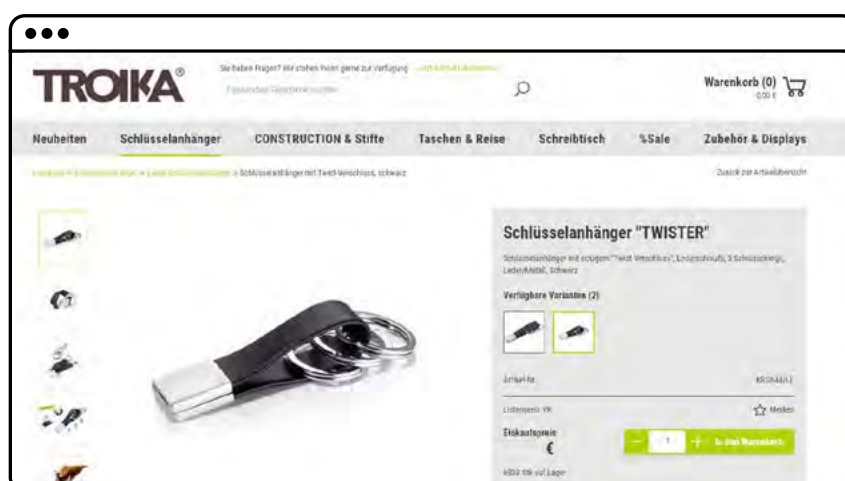

Always On-The-Go Always Online

There for you 24/7

The entire TROIKA world: start here and be inspired. Go into detail online, around the clock and always stay up to date. In the new TROIKA business shop, we offer everything to make your next order easier. All of the product information, a large selection of downloadable product images, explanatory videos as well as prices are all available in one place. Try it right now and order online!

Stay with **#troika #organisedontheho**

business.troika.de/en