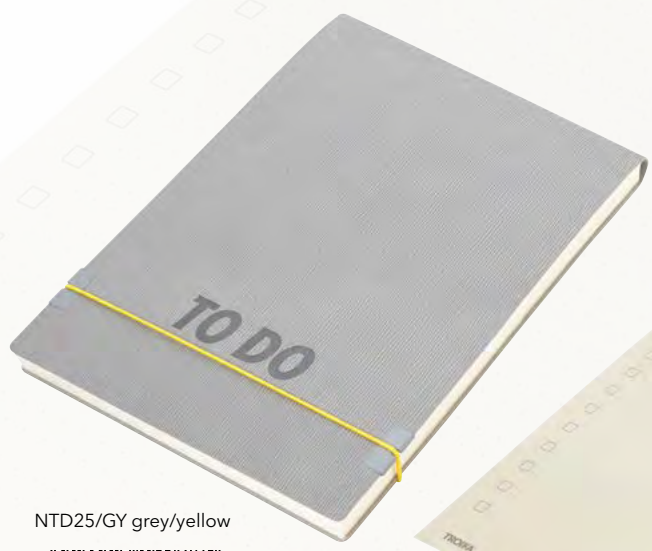

TO DO PAD | NTD25/..

Notepad DIN A5, „TO DO“ embossed on cover, elastic cord to close, FSC certified paper, printed ruler (20 cm) on cover sheet, 88 perforated sheets (176 pages), tray for documents, edgewise (bound at the top), tick boxes + dot pattern, imitation leather, matt

Design: TROIKA Design Werkstatt

214 x 152 x 16 mm, 367 g

Packing Unit: 4