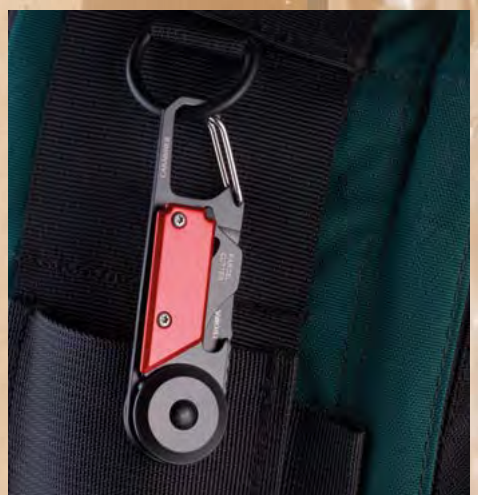

EGON | KTL26/..
 Mini tool with 5 functions, parcel cutter, carabiner, small saw blade, slotted screwdriver, bottle opener, 420 stainless steel, aluminium
 Design: TROIKA Design Werkstatt
 86 x 25 x 10 mm, 51 g
 Packing Unit: 6

Home of your Airtag.

Don't search - find: with Apple Airtag, losing stuff is a thing of the past. Our chain brings this smart gadget to your key ring, laptop bag, suitcase or backpack ... The protective cover made of robust PU encloses the Airtag perfectly and holds it securely thanks to the clever press fastening. In black, blue, yellow and red, with metal parts in a gunmetal colour.