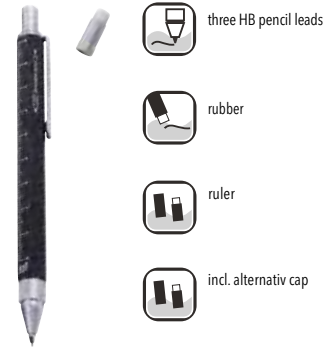

CONSTRUCTION DROP ACTION | PIP31/BK
Multitasking mechanical pencil
Porte-mine multitâche
Portaminas multitarea
Portamine multitasking

4 024023 167089

Packing Unit: 4