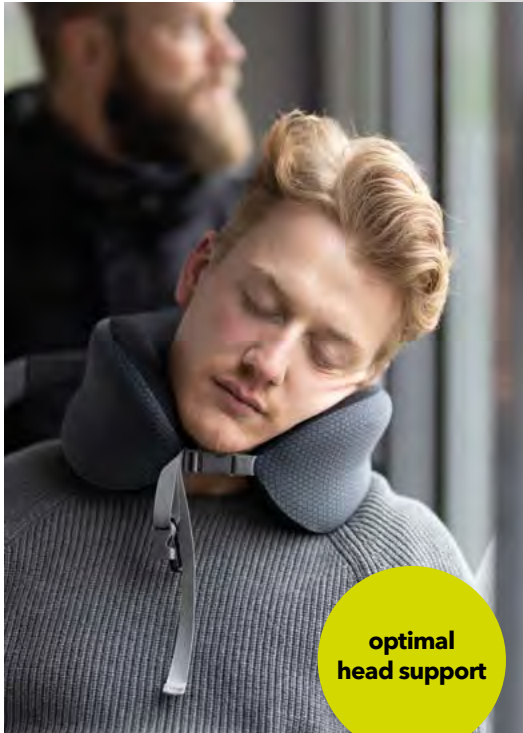

Design: TROIKA Design Werkstatt

420 x 280 x 50 mm, 600 g

Packing Unit: 2

side mesh
pocket for
bottle/mug

incl. carabiner to
attach your keyring

Time to relax.

The neck roll redefined: this space-saving pillow is a real stress absorber for the head and neck. Clip on, and the memory foam unrolls in seconds. Whether you're on the bus or train, plane or couch: the BUSINESS TRAVEL PILLOW supports, stabilises and optimally relieves pressure on the head. Permanently dimensionally stable and with a washable cover according to OEKOTEX STANDARD 100.