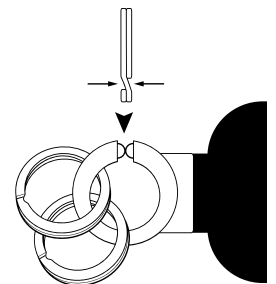

TROIKA® Secure and on-the-go

antibacterial coating

CLEAN CLICK

kills 99,9%
of surface bacteria

Packs almost everything.

Where should I put my change, mask, and handkerchiefs? The small bag disguises itself as a practical keyring with three rings and a clever click fastener. A clean idea for on the go: the antibacterial coated material is guaranteed to kill 99.9% of all surface bacteria. Made of hard-wearing PU in black or brown. Pendant, rings and clasp in shiny chrome-plated metal.