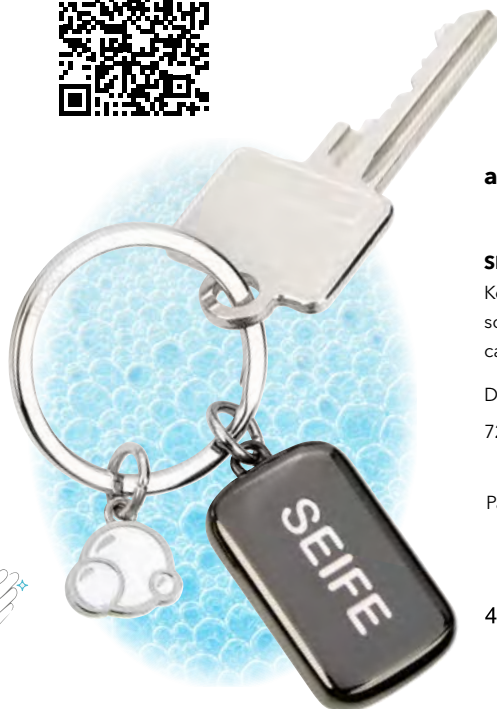

Design: TROIKA Design Werkstatt

250 x 180 x 100 mm, 102 g

Packing Unit: 4

4 024023 060434

- 1 pair of vinyl gloves (size L)
- 2 mouth nose masks
- 8 alcohol wipes

All safe.

Simply rub this „soap charm“ between your hands, and any bacteria that may be there will vanish immediately. The special antibacterial coating of the dry „SOAP bar“ can remove up to 99.9% of all surface bacteria. Without any water or genuine soap. A quick, rough and ready wash for all those who travel a lot and want to be on the safe side.

rubbing in hands for 5 seconds kills 99.9% of surface bacteria

antibacterial coating

SEIFENBLASE | KR21-11/CH

Keyring antibacterial coating (soap charm), bar of soap and bubbles, kills 99.9% of surface bacteria, cast metal, shiny, black/silver-coloured/white