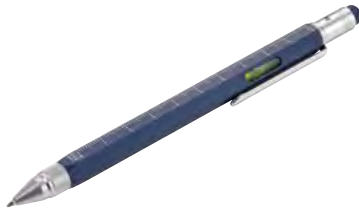

CONSTRUCTION | PIP20/BL
Multitasking ballpoint pen
Stylo à bille multitâche
Bolígrafo multitarea
Penna a sfera multitasking

Packing Unit: 4

4 024024 160171