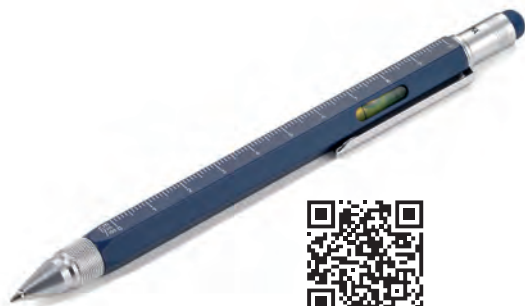

TROIKA TOPSELLER 2018

GIFTS

Instructional video

CONSTRUCTION

PIP20/BL

Multitasking ballpoint pen, blue
Stylo à bille multitâche, bleu
Bolígrafo multitarea, azul
Penna a sfera multitasking, blu
Design: TROIKA Design Werkstatt
150 x 10 x 10 mm, 40 g
Packing Unit: 4

4 024024 160171

Top Seller colours

PIP20/RD
red

PIP20/YE
yellow

PIP20/SI
silver

PIP20/BG
black/gold

PIP20/TI
anthracite

see further colours on page 52-53

Flat-head Screwdriver

Phillips Screwdriver

Stylus

Black Ballpoint Pen