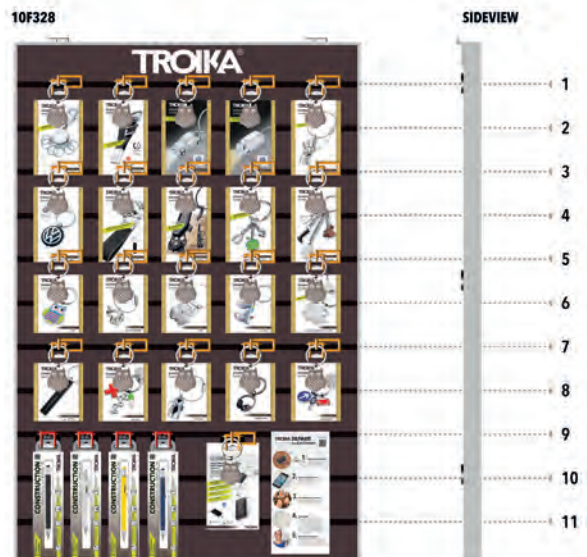

finished placement suggestion