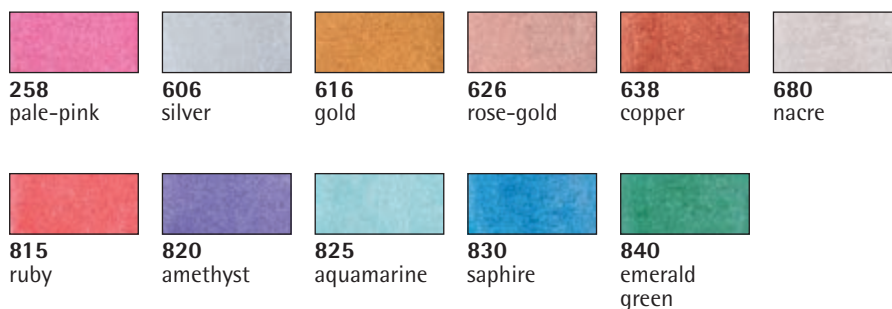

Colour choice 38 480..