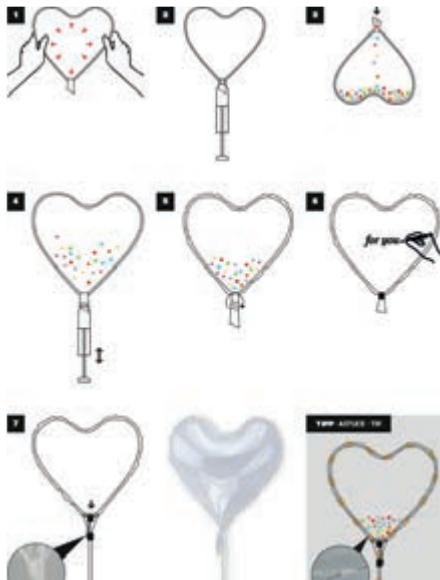

- Inflatable with air and helium
- Party decoration - Indoor & Outdoor
- Air filling device included