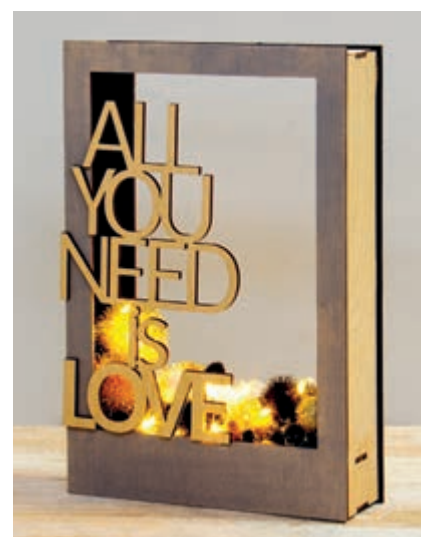

46 409 505 (8)
Wood.letter."Enjoy,Laugh,Wish..."F
SC100%
18.7x18x0.4cm, tab-bag 1pc
natural

62 887 505 (3)
Wood.constr.3D motif-frames,FSCMixCred.
24x24x6.3cm, "All..Love",box 1Set
natural

Content: 4 plates