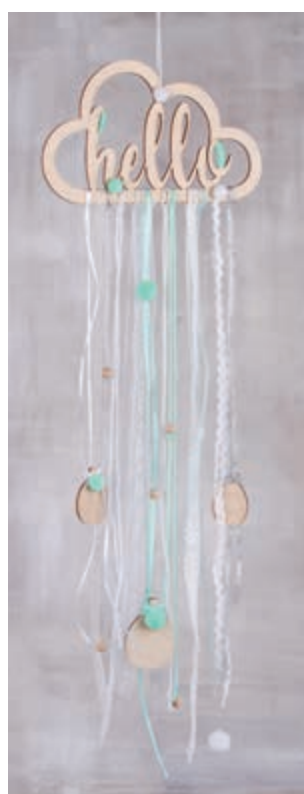

Contents:
11 m of ribbons
(100 % polyester)
2.5 m of ribbons
(100 % cotton)
9 pompoms
(100 % polyester)