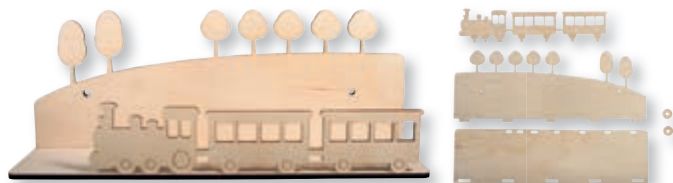

Children's room

62 976 505 (4)
Wooden kit shelf Train, FSCMixCred
35x14x10cm, 5-part, box 1set
natural