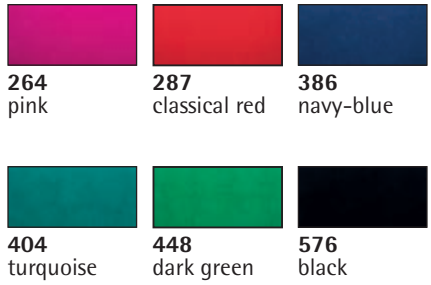

Colour choice
29 206..

29 206 (3)
StazOn pigment ink-pad
9.6x5.5x2.2cm
See colour choice

- Solvent containing pigmented ink
- Radiant and opaque colours
- Fast drying
- Applicable on many surfaces such as paper, metal, glass, plastics, textile, wood, cork and leather
- Suitable for embossing, even on non-porous surfaces
- Surface of the stamp pad: 7.6 x 3.5 cm