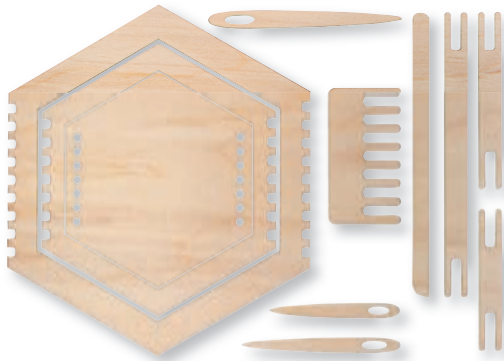

Must Have

63 124 505 (6)
Wood.weav.frame set Comb,
FSC Mix Credit
12,3-20cm, 11-part, tab-bag
3pc
natural

63 125 505 (6)
Wood weaving frame set,
FSC Mixed Credit
9-21cm, 11-part, tab-bag 3pc
natural

Contents:

- 3 weaving frames (size: 20 × 17.3cm + 15.5 × 13.4cm)
- 1 weaving board (12.3 × 10.7cm)
- 3 weaving needles (7.5 + 9 + 11cm)
- 3 weaving shuttles (8 × 1.4cm + 10 × 1.4cm + 16 × 1.4cm)
- 1 spacer (16 × 1cm)
- 1 comb (7.7 × 4.1cm)

Contents:

- 3 weaving frames (size: 21 × 29cm + 11 × 15.2cm)
- 1 weaving board (9 × 12.4cm)
- 3 weaving needles (9 + 11 + 13.5cm)
- 3 weaving shuttles (10 × 1.4cm + 12 × 1.4cm + 22.2 × 1.4cm)
- 1 spacer (22.2 × 1cm)
- 1 comb (8.7 × 4.1cm)

- Weaving frame set for trendy woven items
- Weaving frame functions as a picture frame: hang the woven piece together with the frame
- Weaving needle or shuttle can remain on the woven work as a decorative element