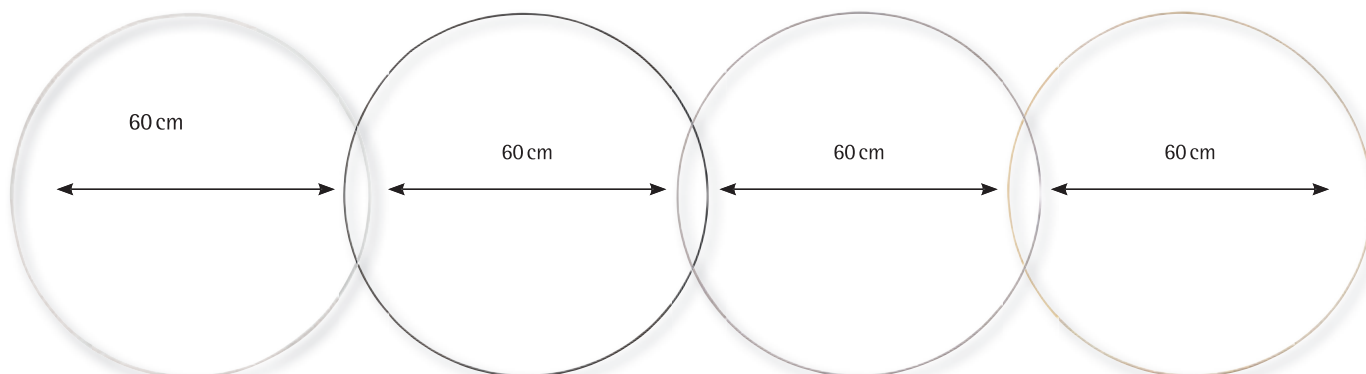

62 935 505 (4)
Woodwreath
"Mr&Mrs",
FSCMixCredit,
30cmø
to hang, box 1pc
natural

62 933 505 (4)
Woodwreath
"Best day",
FSCMixCredit,
30cmø
to hang, box 1pc
natural

62 934 505 (4)
W-wreath
"Just married",
FSCMixCred.,
30cmø
to hang, box 1pc
natural