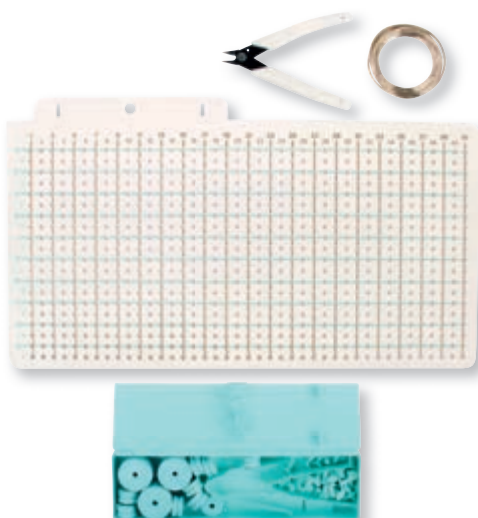

With the **Big Happy Jig**, you can create larger designs and lettering for interior home decoration.
 Content:
 1 pegboard
 40 pegs
 15 hook caps for pegs
 1 wire cutter
 1 wire (approx.2.3 m)
 Instruction booklet with 20 design templates