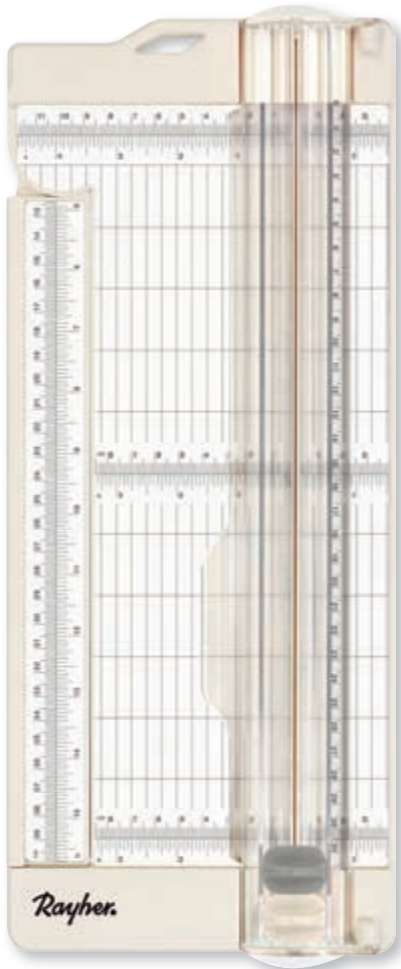

50×

67 299 999 (5)
Craft cardboard, colour-sor-
ted, DIN A4
180g/m², 10 colours,
100sheets
coloured

100×

A4

Acid free

50 046 000 (4)
Paper cutter & creasing machine
 Cutting length 30.5cm, tab-blister 1pc

50 047 000 (6)
Set of blades, 2-part, cut & fold
 tab-blister 2pcs