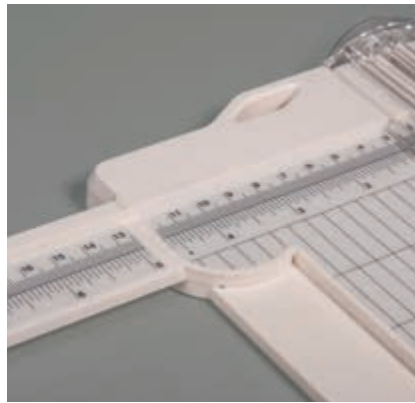

50×

67 299 999 (5)
Craft cardboard, colour-sor-
ted, DIN A4
180g/m², 10 colours,
100sheets
coloured

100×

A4

Acid free

50 046 000 (4)
Paper cutter & creasing machine
 Cutting length 30.5cm, tab-blister 1pc

50 047 000 (6)
Set of blades, 2-part, cut & fold
 tab-blister 2pcs