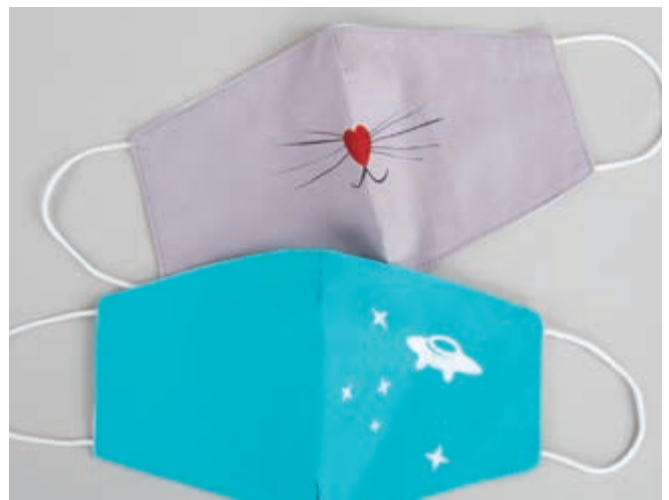

For **dark** fabrics!

For **light-coloured** fabrics!

52 028 102 (5)

Nose & mouth mask with elastic band
105g/m²outside,75g/m²inside,tab-bag 5pcs
white
100% Cotton

52 028 999 (5)

Nose & mouth mask with elastic band
105g/m²outside,75g/m²inside,tab-bag 5pcs
coloured
100% Cotton