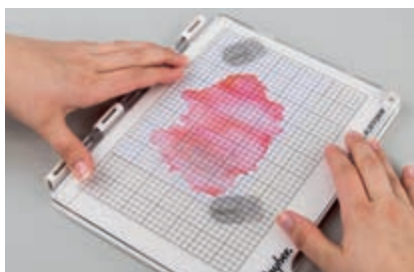

- Suitable for Clear and rubber stamps
- Perfect for accurate stamping and layering
- Spring loaded adjustable ball plungers adapting to various stamp thicknesses - for uniform stamping results
- Allows you to re-stamp or duplicate designs/drafts
- Two magnetic holders hold in place paper, cards...
- Open sides allow working on larger surfaces
- Transparent acrylic panel with printed grid in cm
- Magnetic bottom part with non-slip coating and measurement in cm (mm) and inches (1/4 inch)
- Stamping surface area: approx. 22.5 x 16 cm, product dimensions: 23.5 x 20.5 x 1.8 cm
- Matching spare magnets in a 2-piece set: item no. 29 211 000