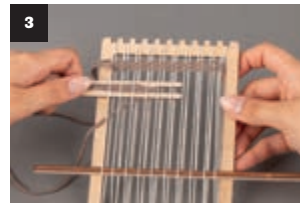

Contents:

- 3 weaving frames (size: 21 × 29cm + 11 × 15.2cm)
- 1 weaving board (9 × 12.4cm)
- 3 weaving needles (9 + 11 + 13.5cm)
- 3 weaving shuttles (10 × 1.4cm + 12 × 1.4cm + 22.2 × 1.4cm)
- 1 spacer (22.2 × 1cm)
- 1 comb (8.7 × 4.1cm)

- Weaving frame set for trendy woven items
- Weaving frame functions as a picture frame: hang the woven piece together with the frame
- Weaving needle or shuttle can remain on the woven work as a decorative element