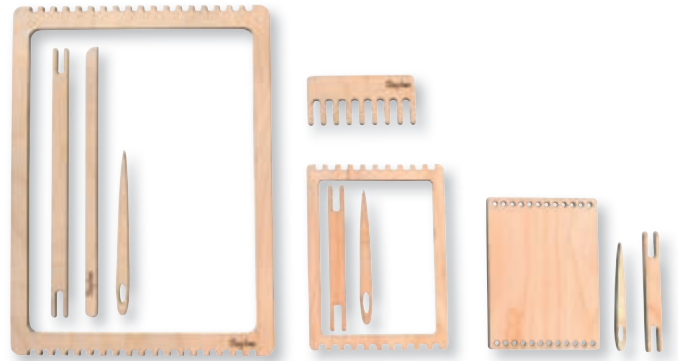

Must Have

63 124 505 (6)
Wood.weav.frame set Comb,
FSC Mix Credit
12,3-20cm, 11-part, tab-bag
3pc
natural

63 125 505 (6)
Wood weaving frame set,
FSC Mixed Credit
9-21cm, 11-part, tab-bag 3pc
natural

Contents:

- 3 weaving frames (size: 20 × 17.3cm + 15.5 × 13.4cm)
- 1 weaving board (12.3 × 10.7cm)
- 3 weaving needles (7.5 + 9 + 11cm)
- 3 weaving shuttles (8 × 1.4cm + 10 × 1.4cm + 16 × 1.4cm)
- 1 spacer (16 × 1cm)
- 1 comb (7.7 × 4.1cm)

Contents:

- 3 weaving frames (size: 21 × 29cm + 11 × 15.2cm)
- 1 weaving board (9 × 12.4cm)
- 3 weaving needles (9 + 11 + 13.5cm)
- 3 weaving shuttles (10 × 1.4cm + 12 × 1.4cm + 22.2 × 1.4cm)
- 1 spacer (22.2 × 1cm)
- 1 comb (8.7 × 4.1cm)

- Weaving frame set for trendy woven items
- Weaving frame functions as a picture frame: hang the woven piece together with the frame
- Weaving needle or shuttle can remain on the woven work as a decorative element