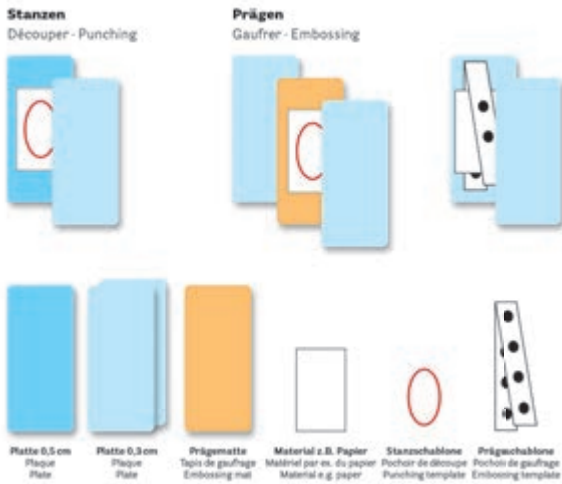

The set includes:

- 2x cutting plate (75 x 165 x 3 mm)
- 1x cutting plate (75 x 165 x 5 mm)
- 1x embossing mat (75 x 165 x 3 mm)

60 999 000 (2)

Mini punching & embossing device "To Go"

19x9.5x13cm, incl. 4 panels