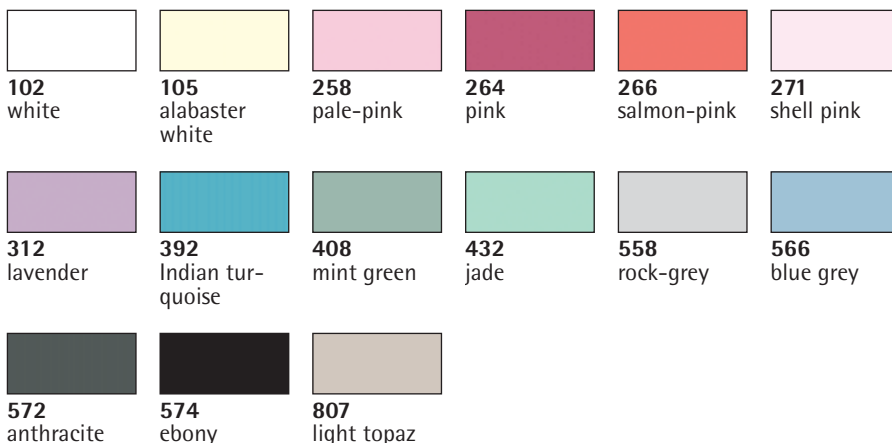

Colour choice 34 371 ..