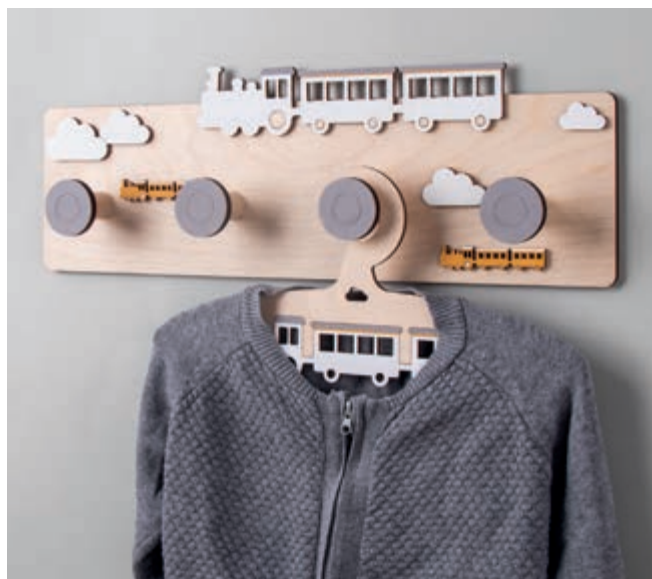

- **Customisable wooden motifs** for a wardrobe, height measuring chart and cloth hanger
- Perfect for an individual designing: wooden height measuring chart (item no. 62 985 505) and wooden coat rack (item no. 62 986 505)