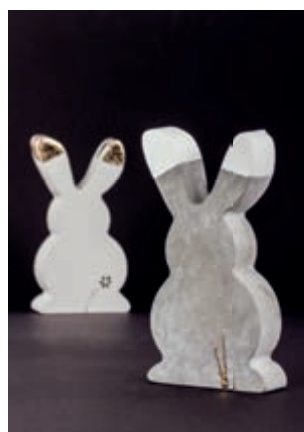

36 089 000 (3)
Casting mould: Rabbit
9.2x17cm, depth 3cm

36 071 000 (3)
Casting mould: chicken, rabbit, egg
Motif size approx. 5-8cm

36 105 000 (3)
Casting mould: Rabbit family
8x14.5x3cm/6.5x11.7x3cm

36 091 000 (3)
Casting mould: Butterfly
10.5x17cm, depth 3cm