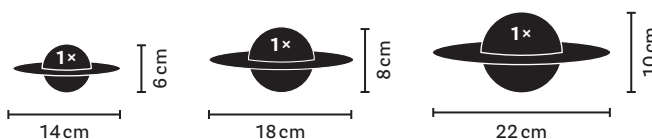

70 050 000 (4)
CK: UFOs ø: 14 cm, 18 cm & 22 cm
6-part, tab-box 1set

The mark of responsible forestry