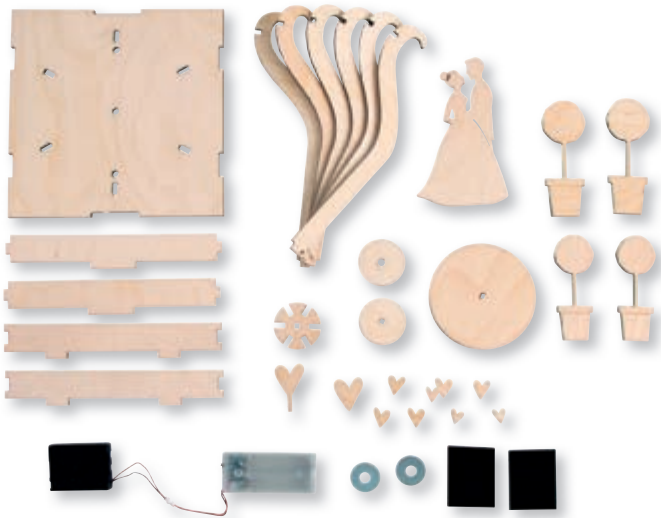

Exclusive
by Rayher

Touching moments:

With our **unique 3D wooden construction kits** equipped with battery-powered rotary plate.

- Perfect for creative cash gifts and as a table decoration
- **Success guaranteed:** quick and easy made by you

Contents:

Instruction manual
Felt cutting (for noiseless damping)
Rotation mechanism with separate battery compartment and timer (6 hours "On" - 18 hours "Off")
Battery compartment for 2x AA-batteries (batteries are not included)