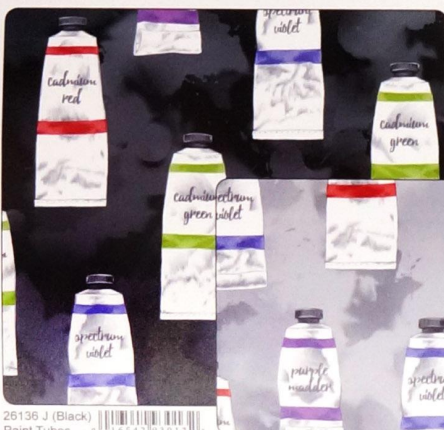

26136 J (Black)
Paint Tubes

26136 K (Gray)
Paint Tubes